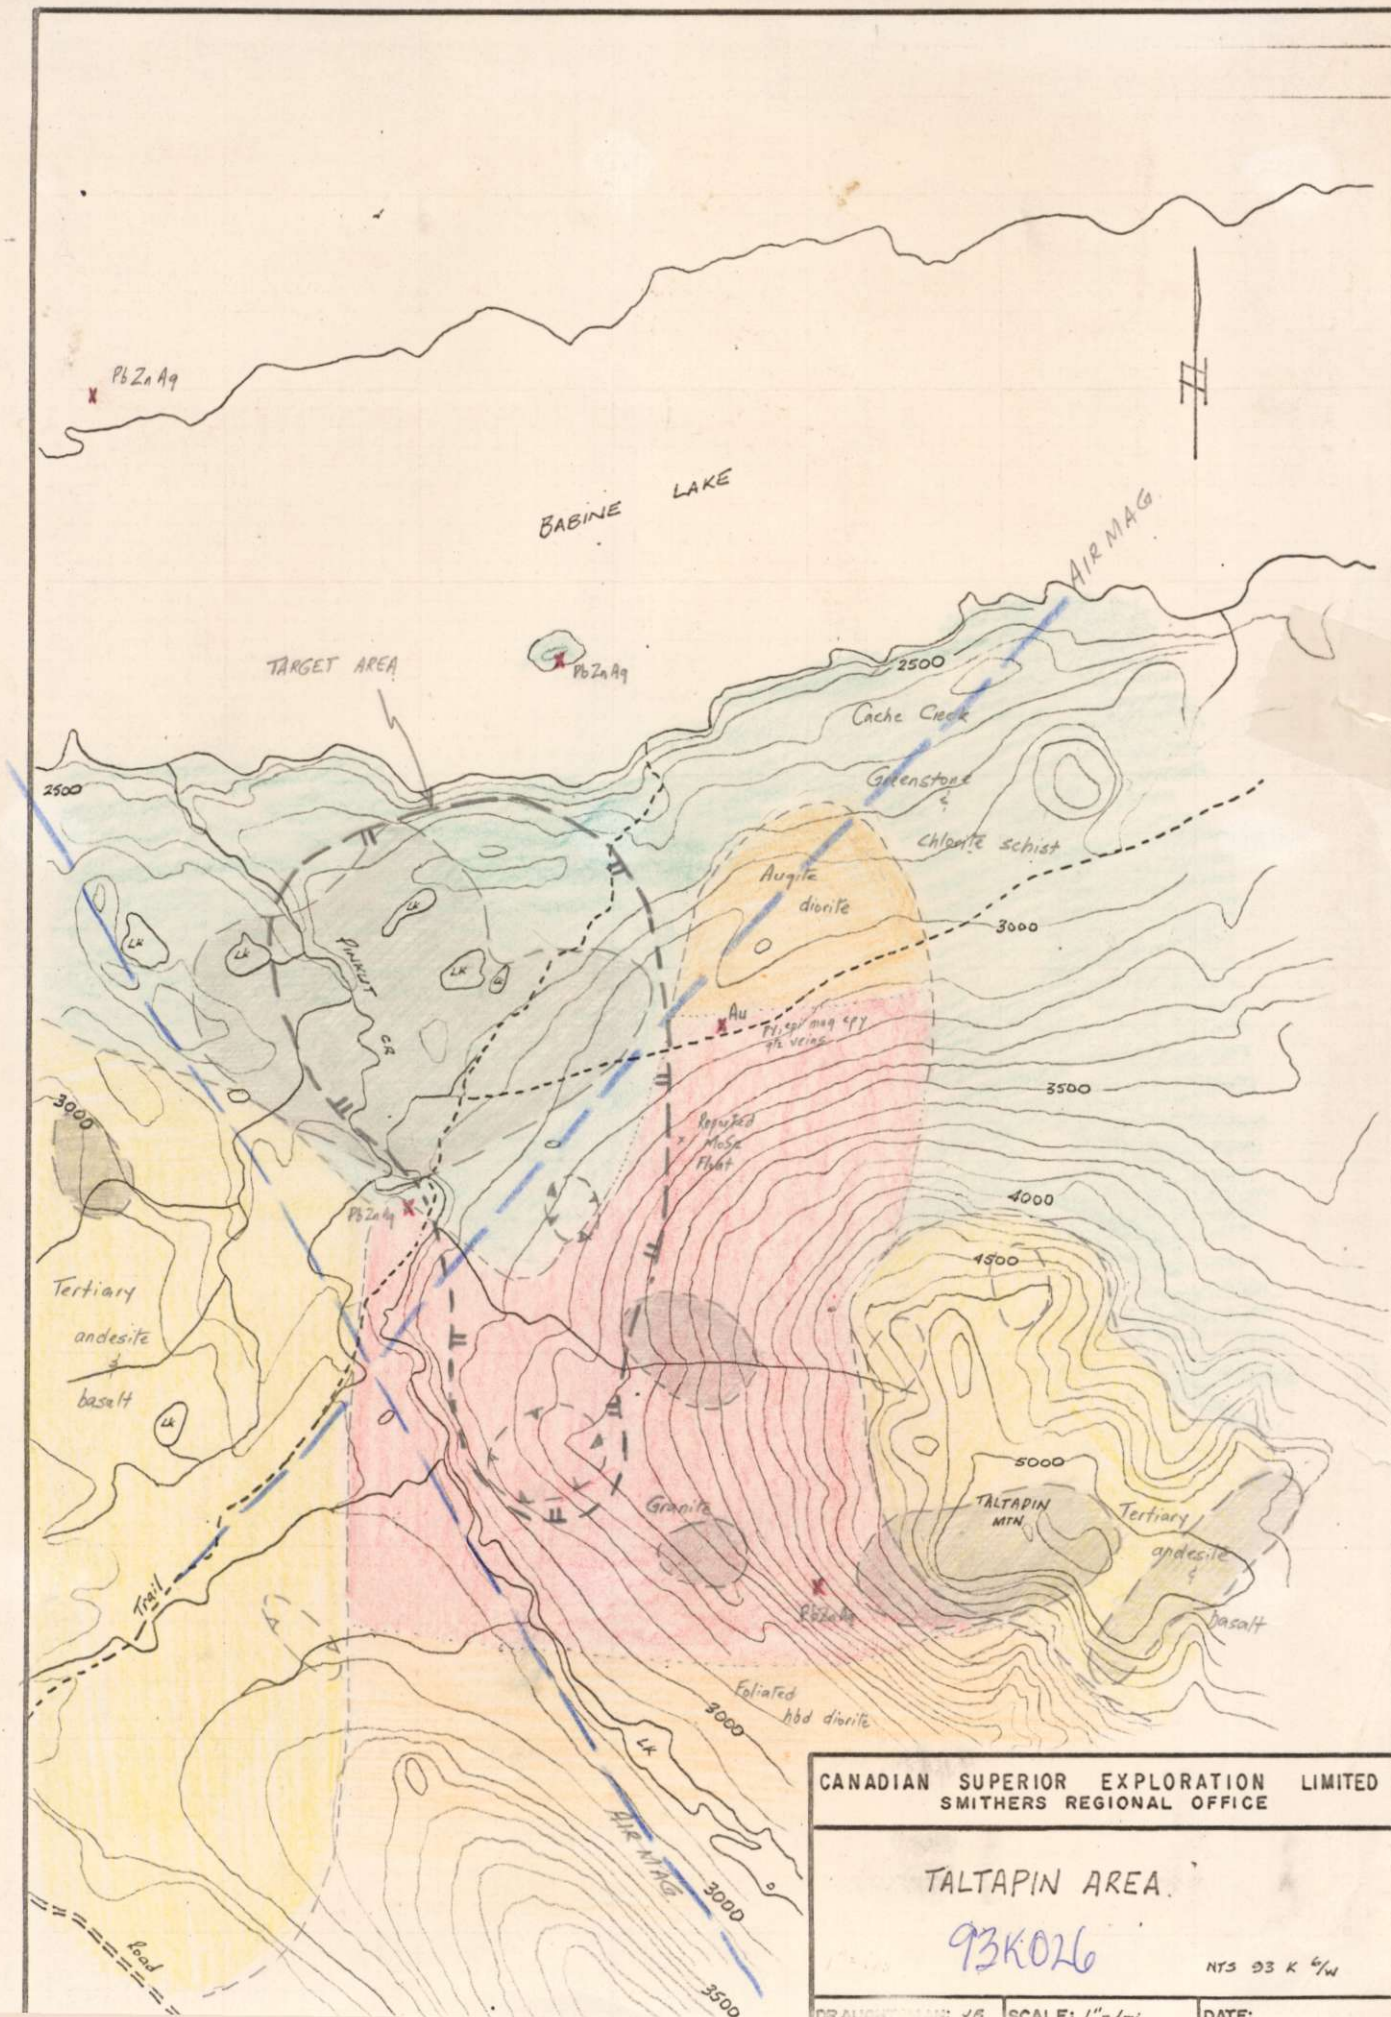

CANADIAN SUPERIOR EXPLORATION LIMITED
 SMITHERS REGIONAL OFFICE

TALTAPIN AREA.

93K026 NYS 93 K 4/W

1" = 1 mi

DRAUGHTSMAN: JB SCALE: 1" = 1 mi DATE:

015242

CANADIAN SUPERIOR EXPLORATION LIMITED
SMITHERS REGIONAL OFFICE

TALTAPIN AREA.

93K026

NTS 93 K 6/W

DRAWN BY: JB SCALE: 1" = 1/4 mi DATE:

CANADIAN SUPERIOR EXPLORATION LIMITED
SMITHERS REGIONAL OFFICE

TALTAPIN AREA.

93K026

NTS 93 K 4/W

DRAUGHTSMAN: JB SCALE: 1" = 1 mi DATE: