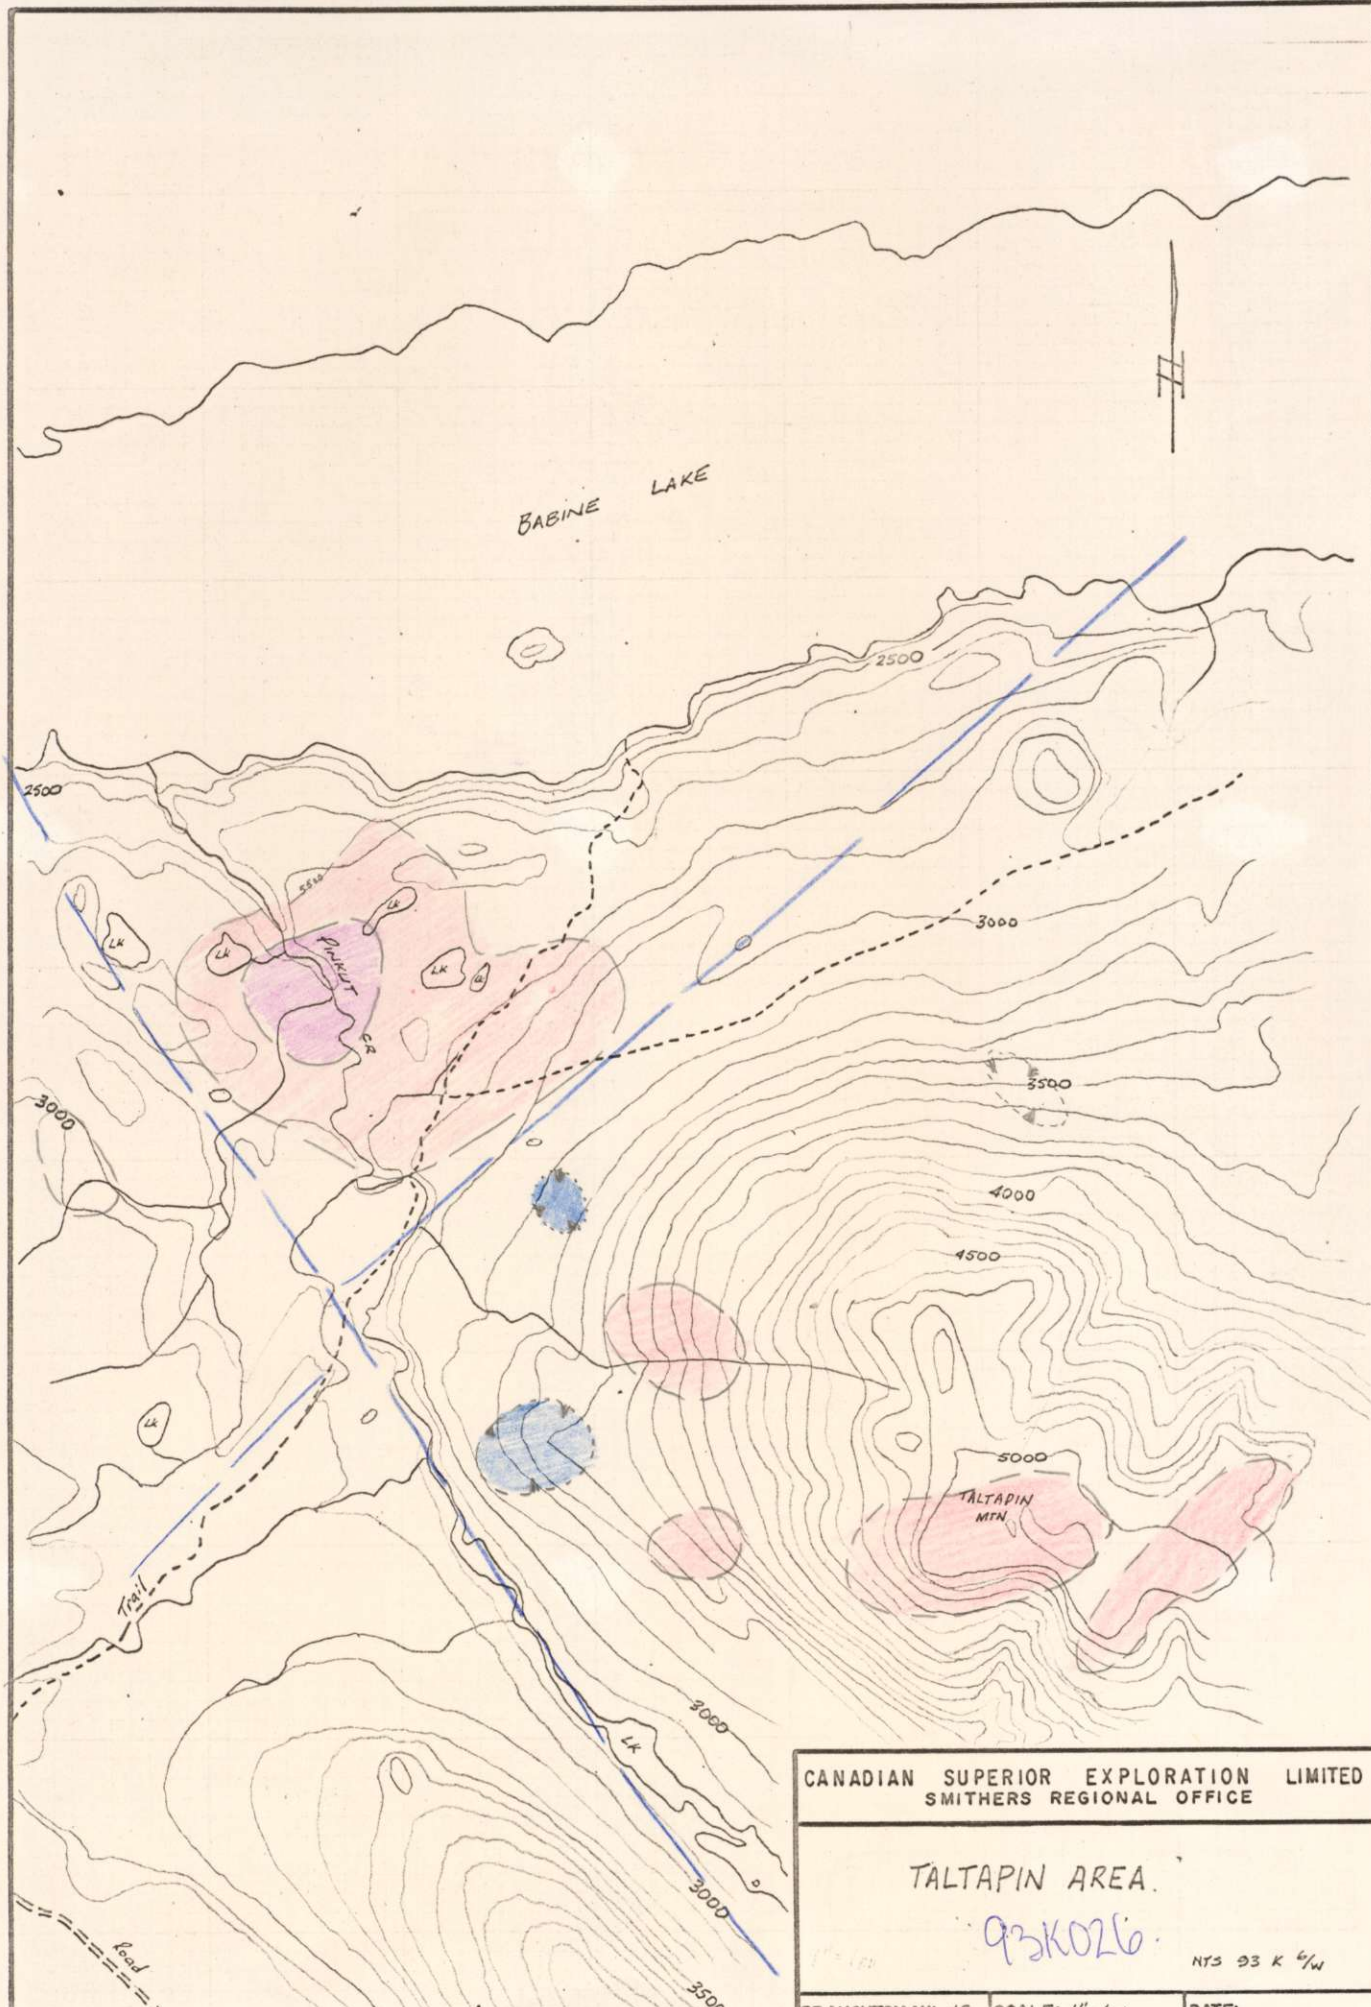

CANADIAN SUPERIOR EXPLORATION LIMITED
 SMITHERS REGIONAL OFFICE

TALTAPIN AREA.

93K026 NYS 93 K 4/W

1" = 1 mi

DRAUGHTSMAN: JB SCALE: 1" = 1 mi DATE:

015242

CANADIAN SUPERIOR EXPLORATION LIMITED
SMITHERS REGIONAL OFFICE

TALTAPIN AREA.

93K026

NTS 93 K 6/W

DRAWN BY: JB SCALE: 1" = 1/4 mi DATE:

CANADIAN SUPERIOR EXPLORATION LIMITED
SMITHERS REGIONAL OFFICE

TALTAPIN AREA.

93K026

NTS 93 K 4/W

DRAUGHTSMAN: JB SCALE: 1" = 1 mi DATE: