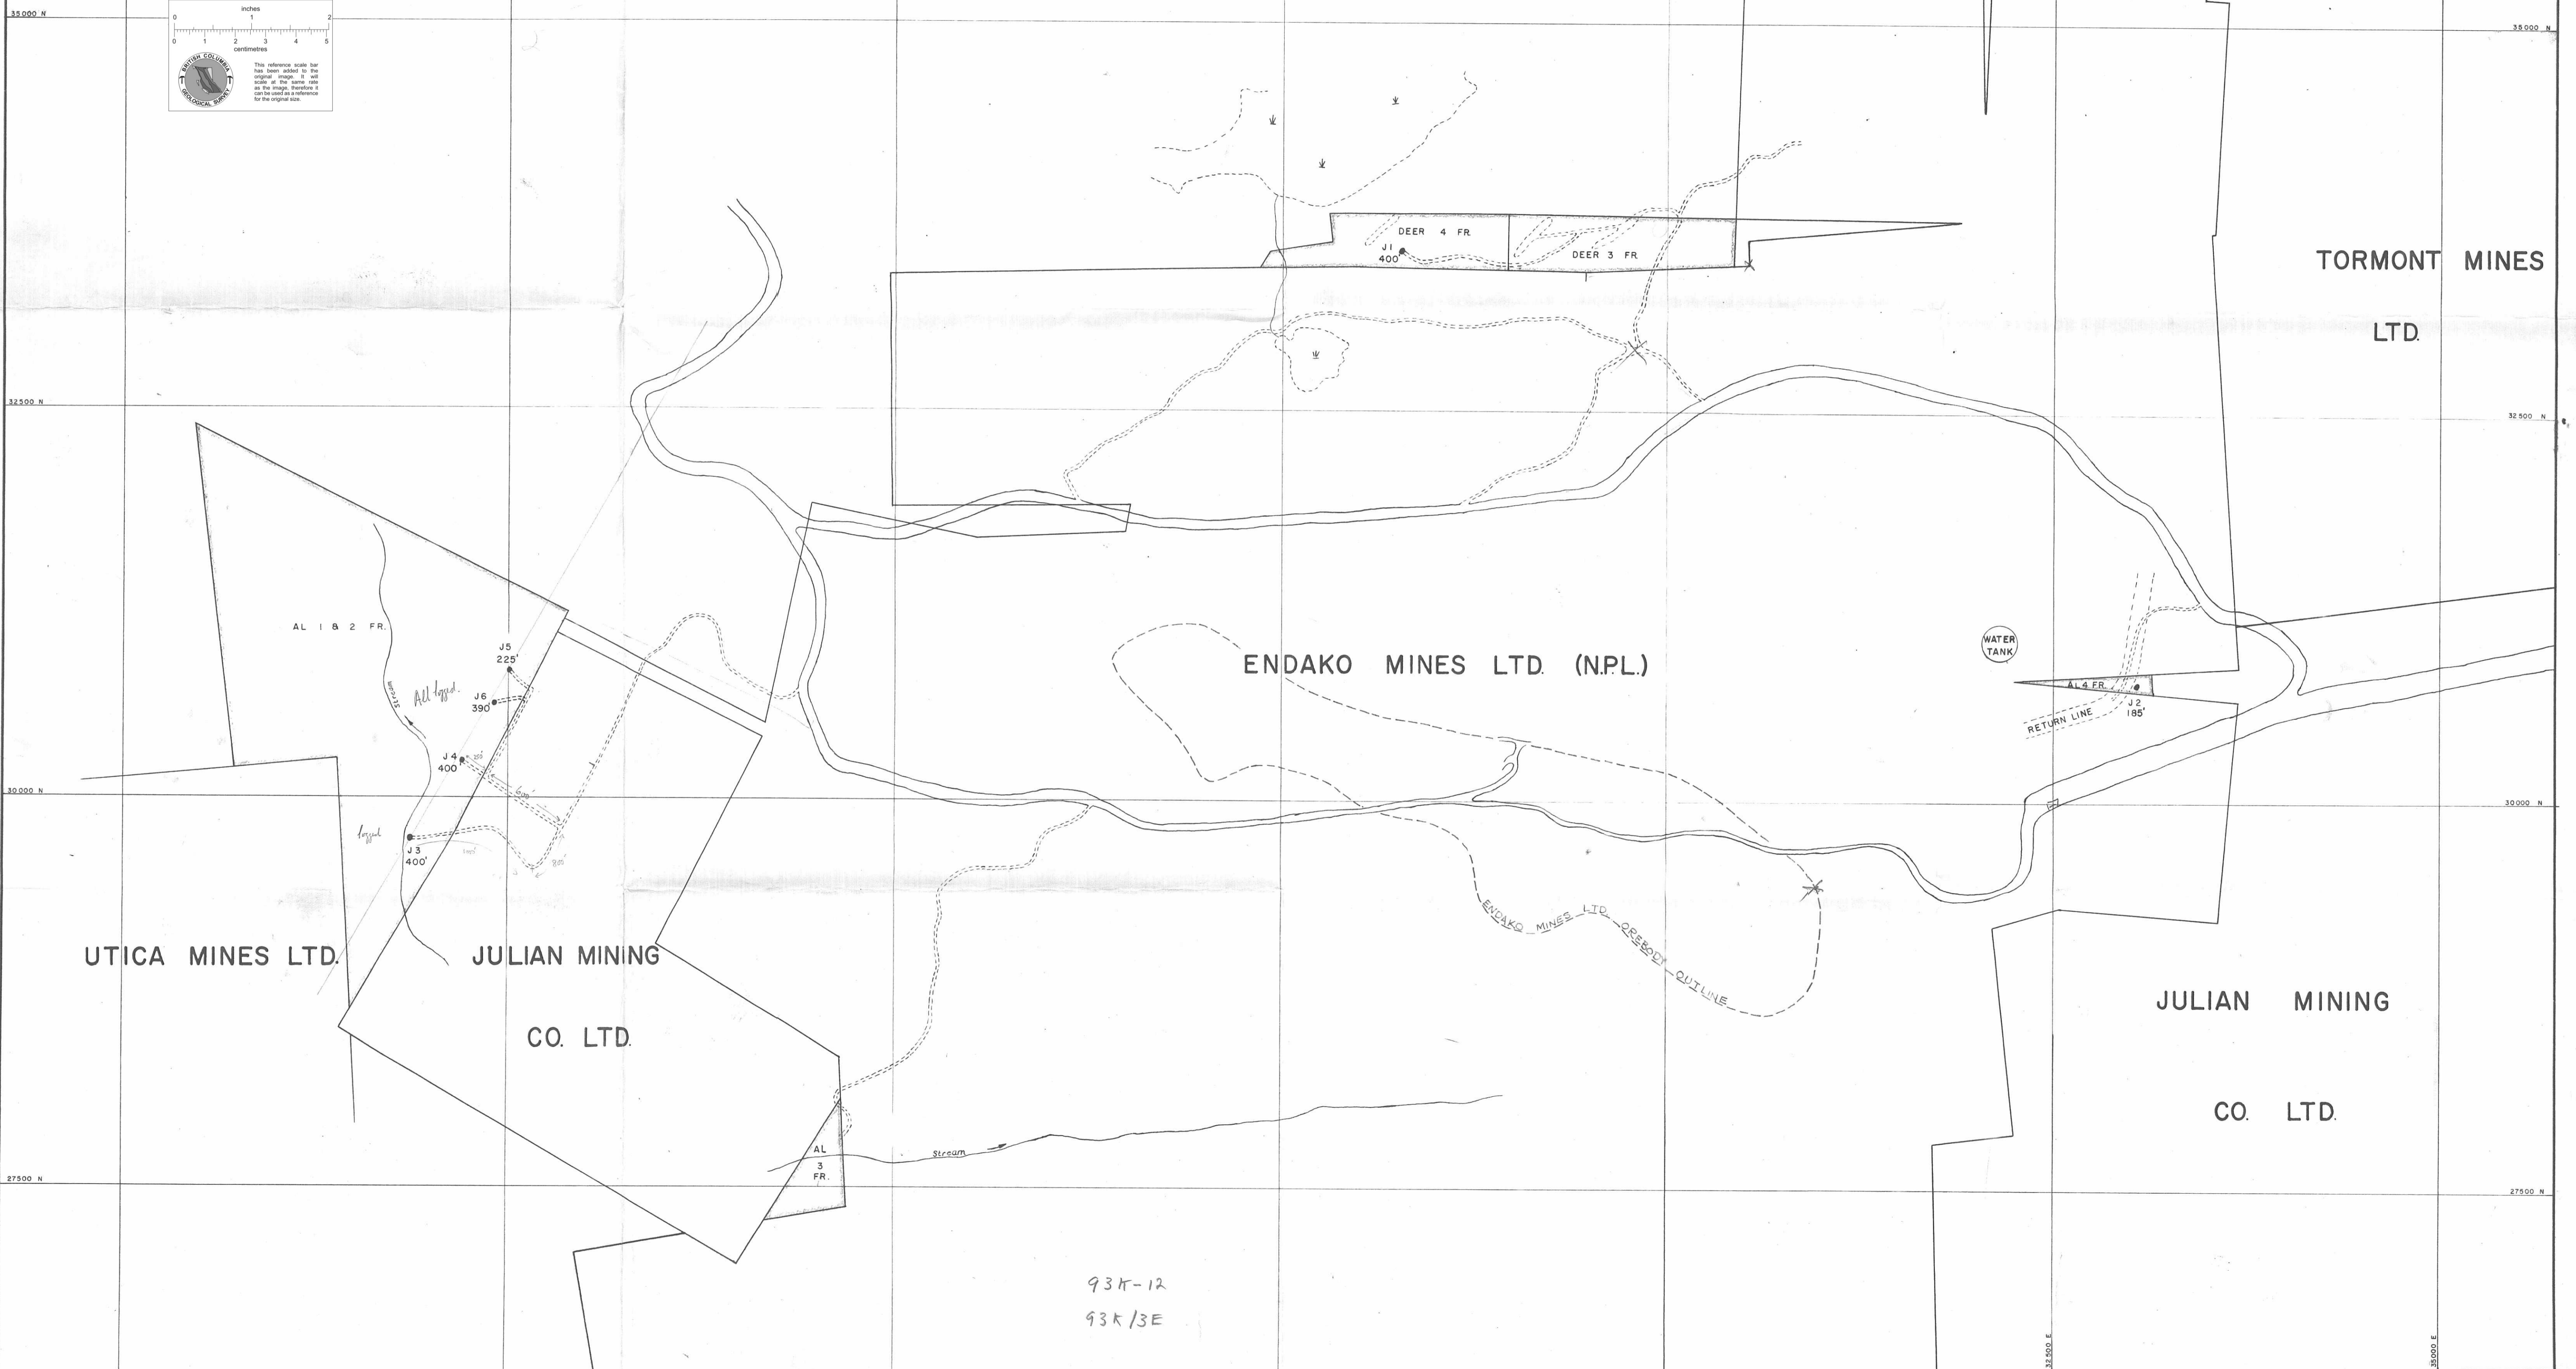

JULIAN MINING CO. LTD.

TORMONT MINES LTD.

ENDAKO MINES LTD. (N.P.L.)

UTICA MINES LTD.

JULIAN MINING CO. LTD.

JULIAN MINING CO. LTD.

93K-12
93K/3E

DRAWN E. K.	SCALE 1" = 500'	ENDAKO MINES LIMITED	JODEE OPTION
TRACED D.P.	DATE FEB. 65	PROPOSED DIAMOND DRILLING	FILE NO.
APPROVED			

015212 934009-06 PROPERTY FILE