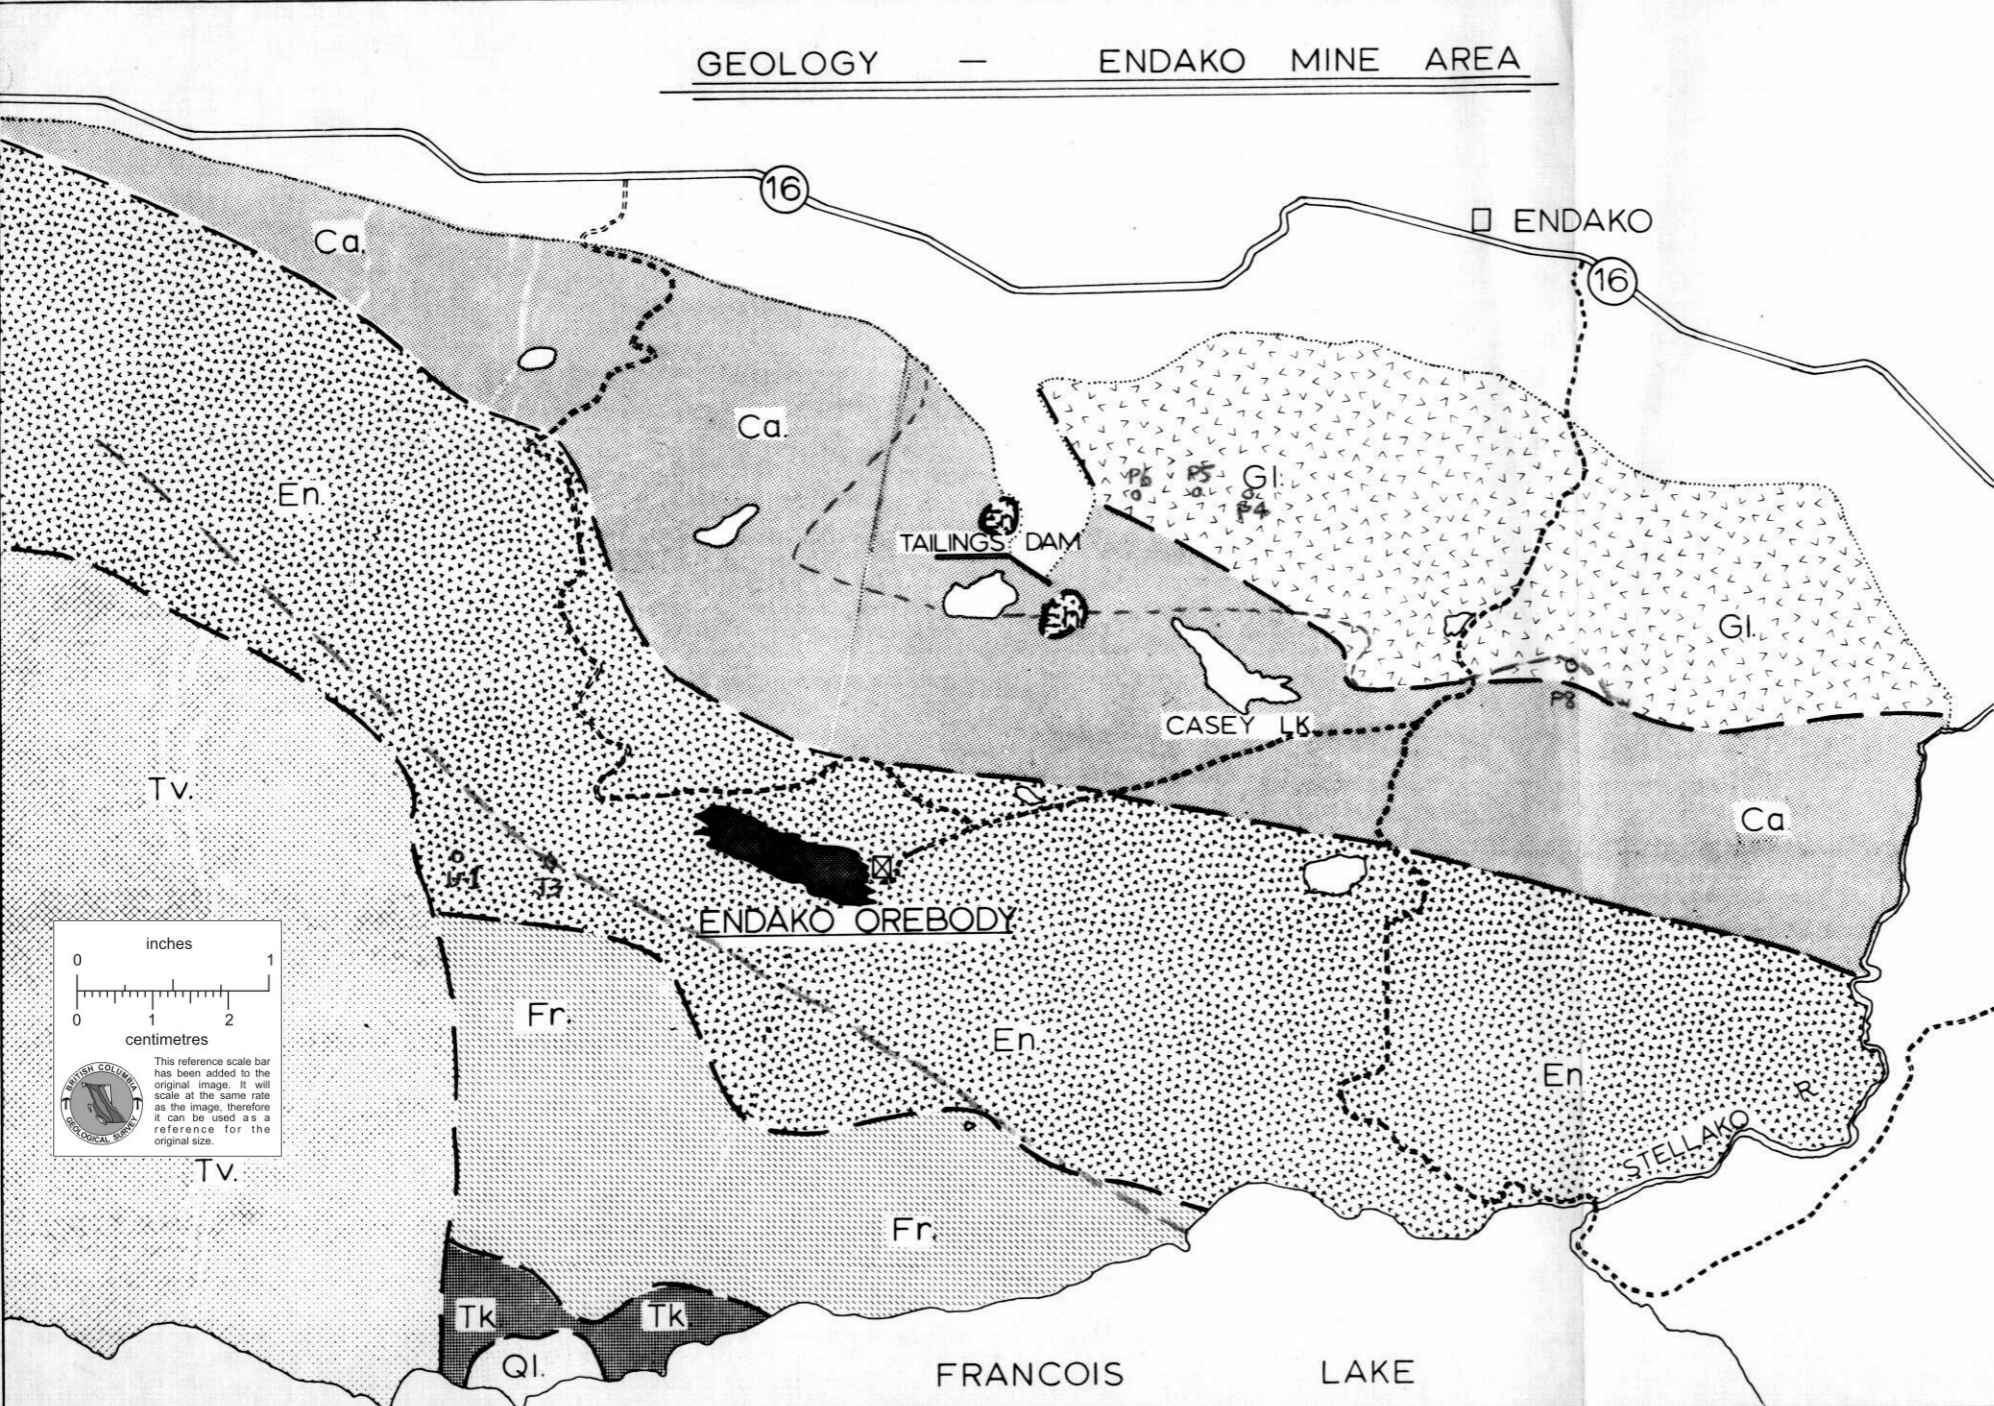

Ca Casey Alaskite

Fr Francois Granite

Gl Glenannan Granite

En Endako Quartz Monzonite

Menard Stock

Ql Quartz Latite Porphyry

Lower Mesozoic Volcanic Rocks

Tk Takla Group

— Geological Contact

--- Drift Covered

- - - Road

== Highway 16

⊠ Endako Mines Plant Site

This reference scale bar has been added to the original image. It will scale at the same rate as the image, therefore it can be used as a reference for the original size.

SCALE: 1" = 1/2 mile

015195