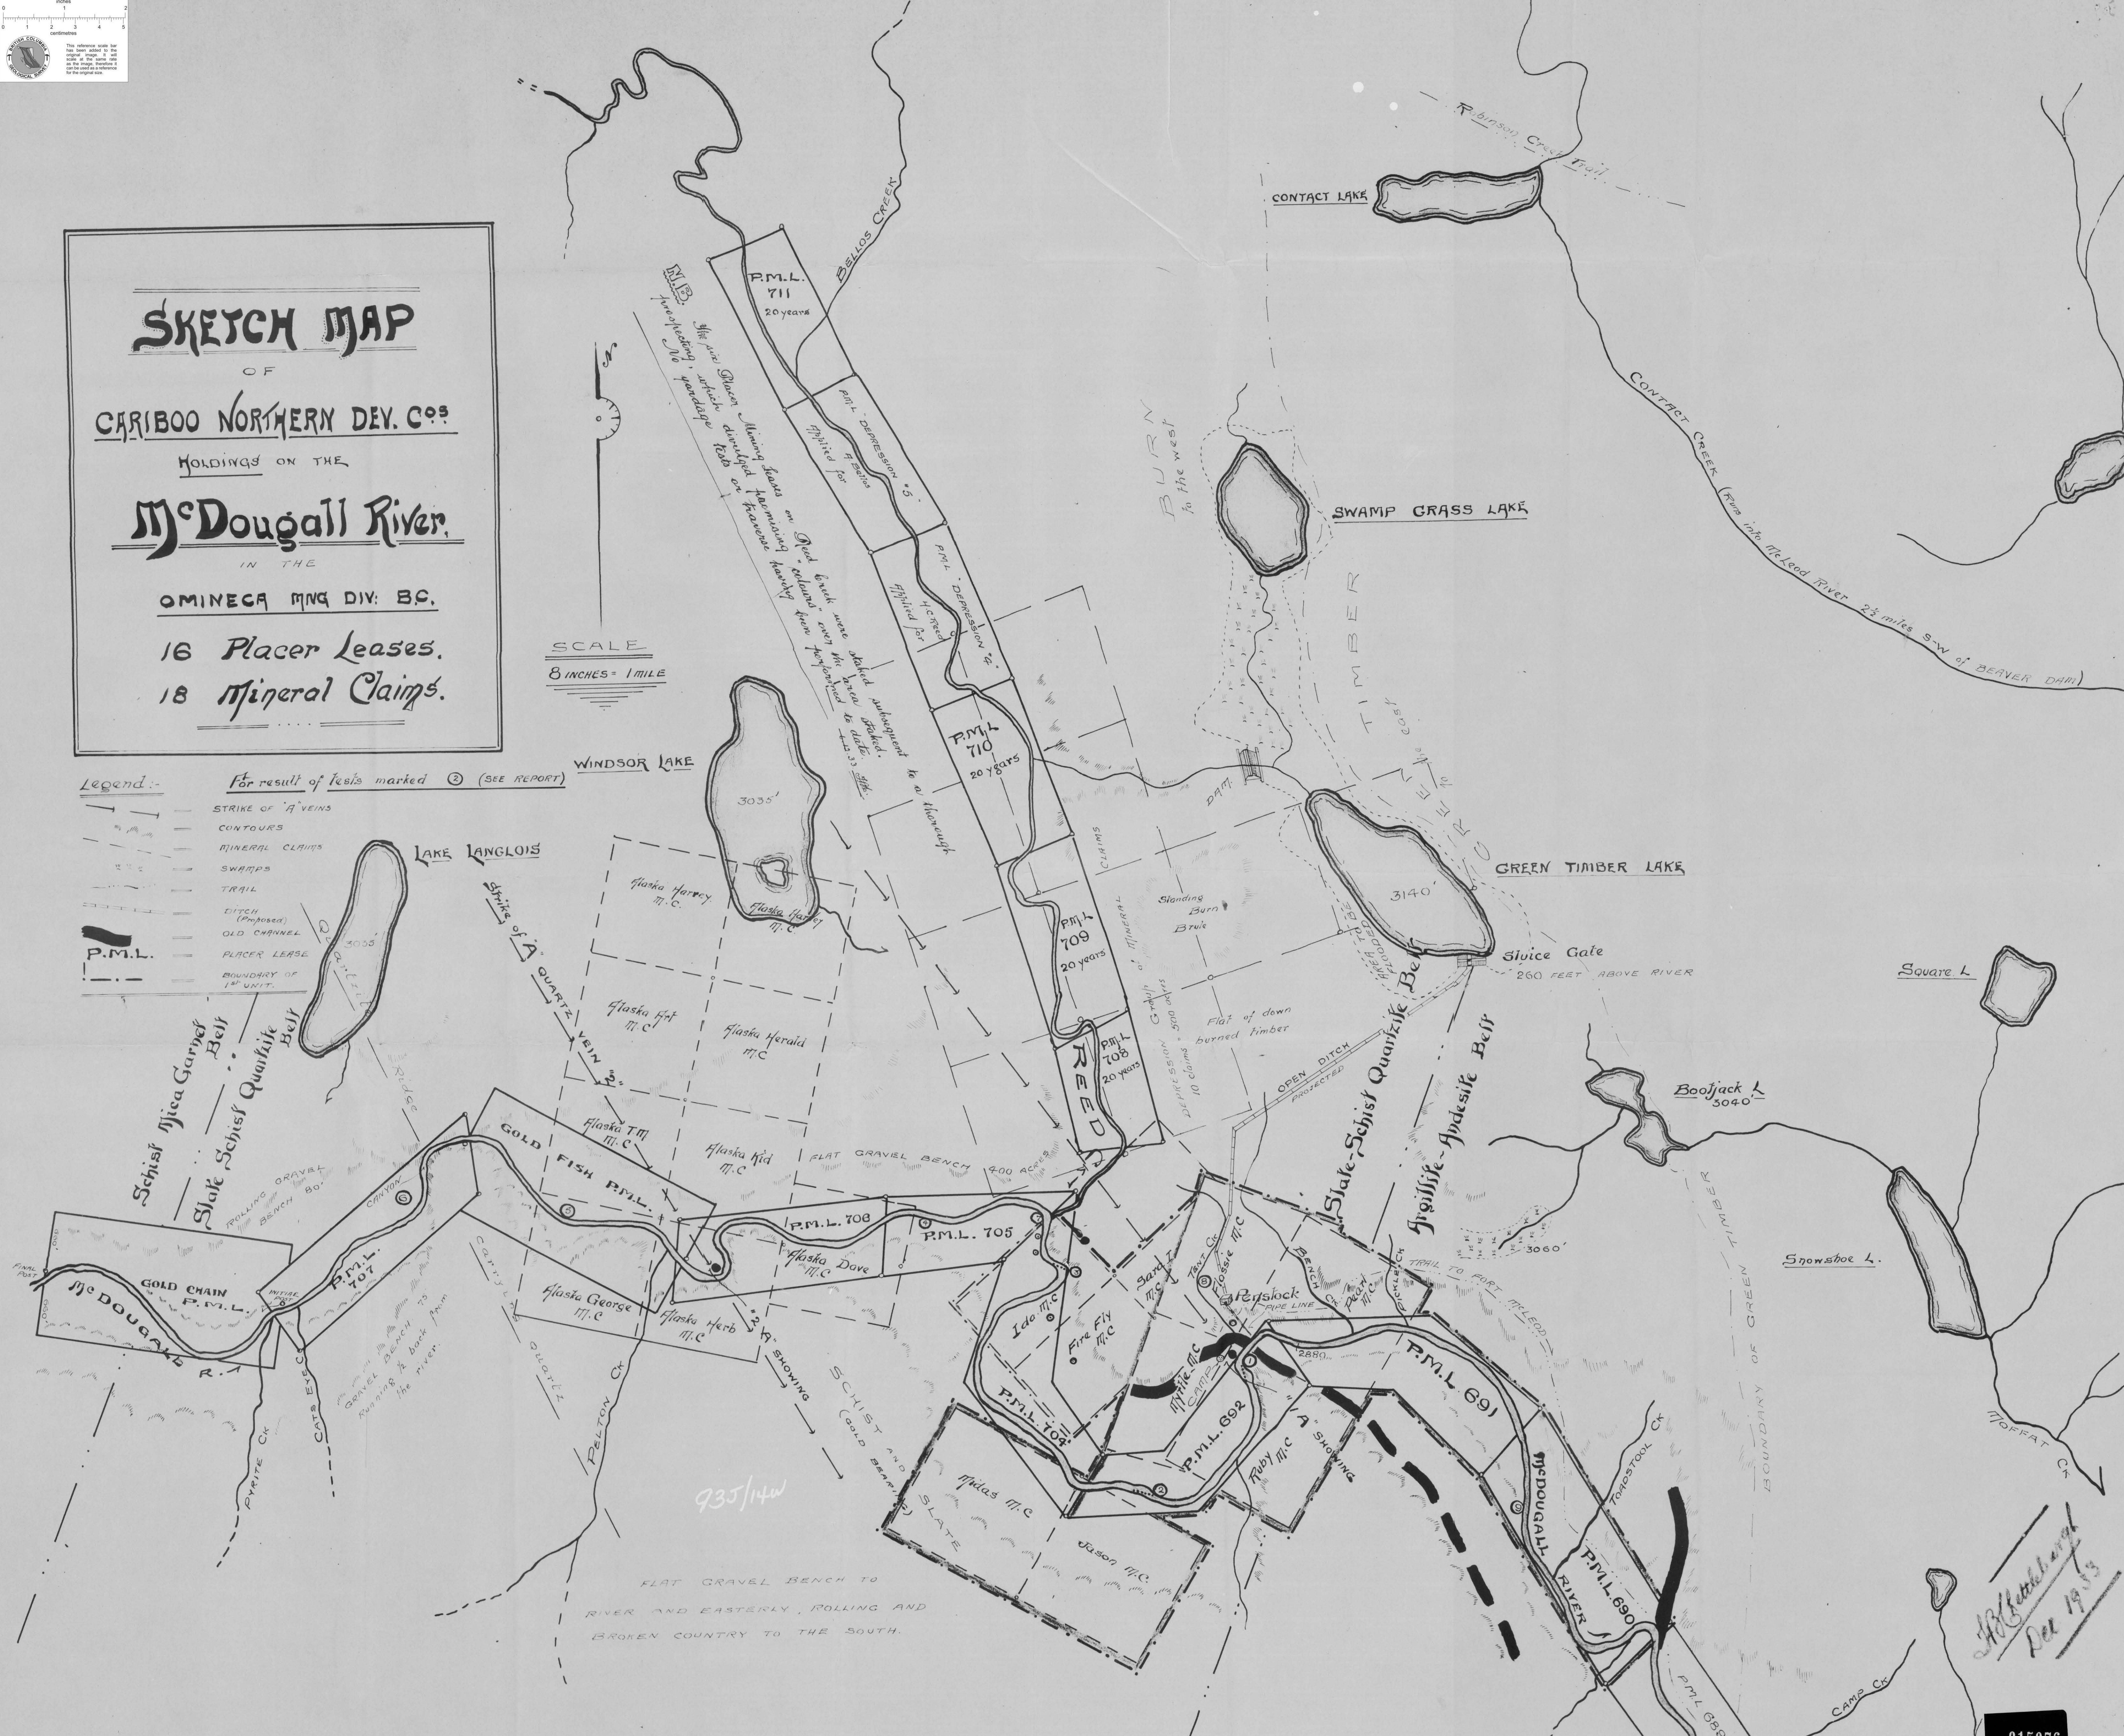

### McDougall River,

IN THE

OMINECA MNG DIV. BC.

16 Placer Leases.

18 Mineral Claims.

SCALE  
8 INCHES = 1 MILE

- Legend:-
- STRIKE OF 'A' VEINS
  - CONTOURS
  - MINERAL CLAIMS
  - SWAMPS
  - TRAIL
  - DITCH (Proposed)
  - OLD CHANNEL
  - P.M.L. PLACER LEASE
  - BOUNDARY OF 1st UNIT.
- For result of tests marked (3) (SEE REPORT)