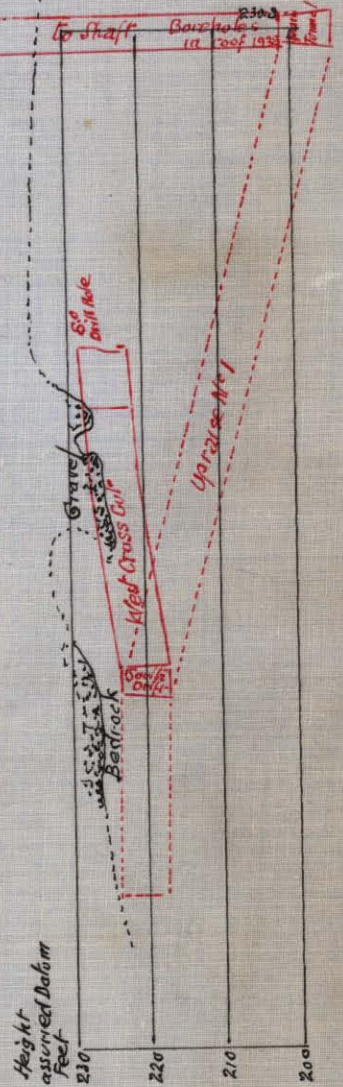

PLAN.

VERTICAL PROJECTION ON TO PLANE N.O.

VERTICAL PROJECTION ON TO PLANE RQ

To accompany Report on the Alluvial Gold Mining Properties belonging to the SLOUGH CREEK LIMITED By J.P. Kendall 22 Nov 1904