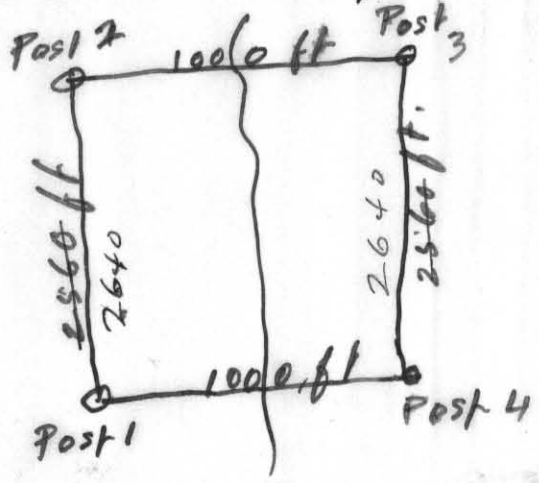

This reference scale bar has been added to the original image. It will scale at the same rate as the image, therefore it can be used as a reference for the original size.

Diggins CK
Gherlley
Milner
Naples
Glacier CT

Peiper
Sherman
Hamilton
Coulson

Leedy
Norway

Boulder CK

Kerkhoff
O'Gara

Detail Norway claims

Kendall
Stewart

PROPERTY FILE
93H085-06

Gootz River

TRASSER RIVER

014966