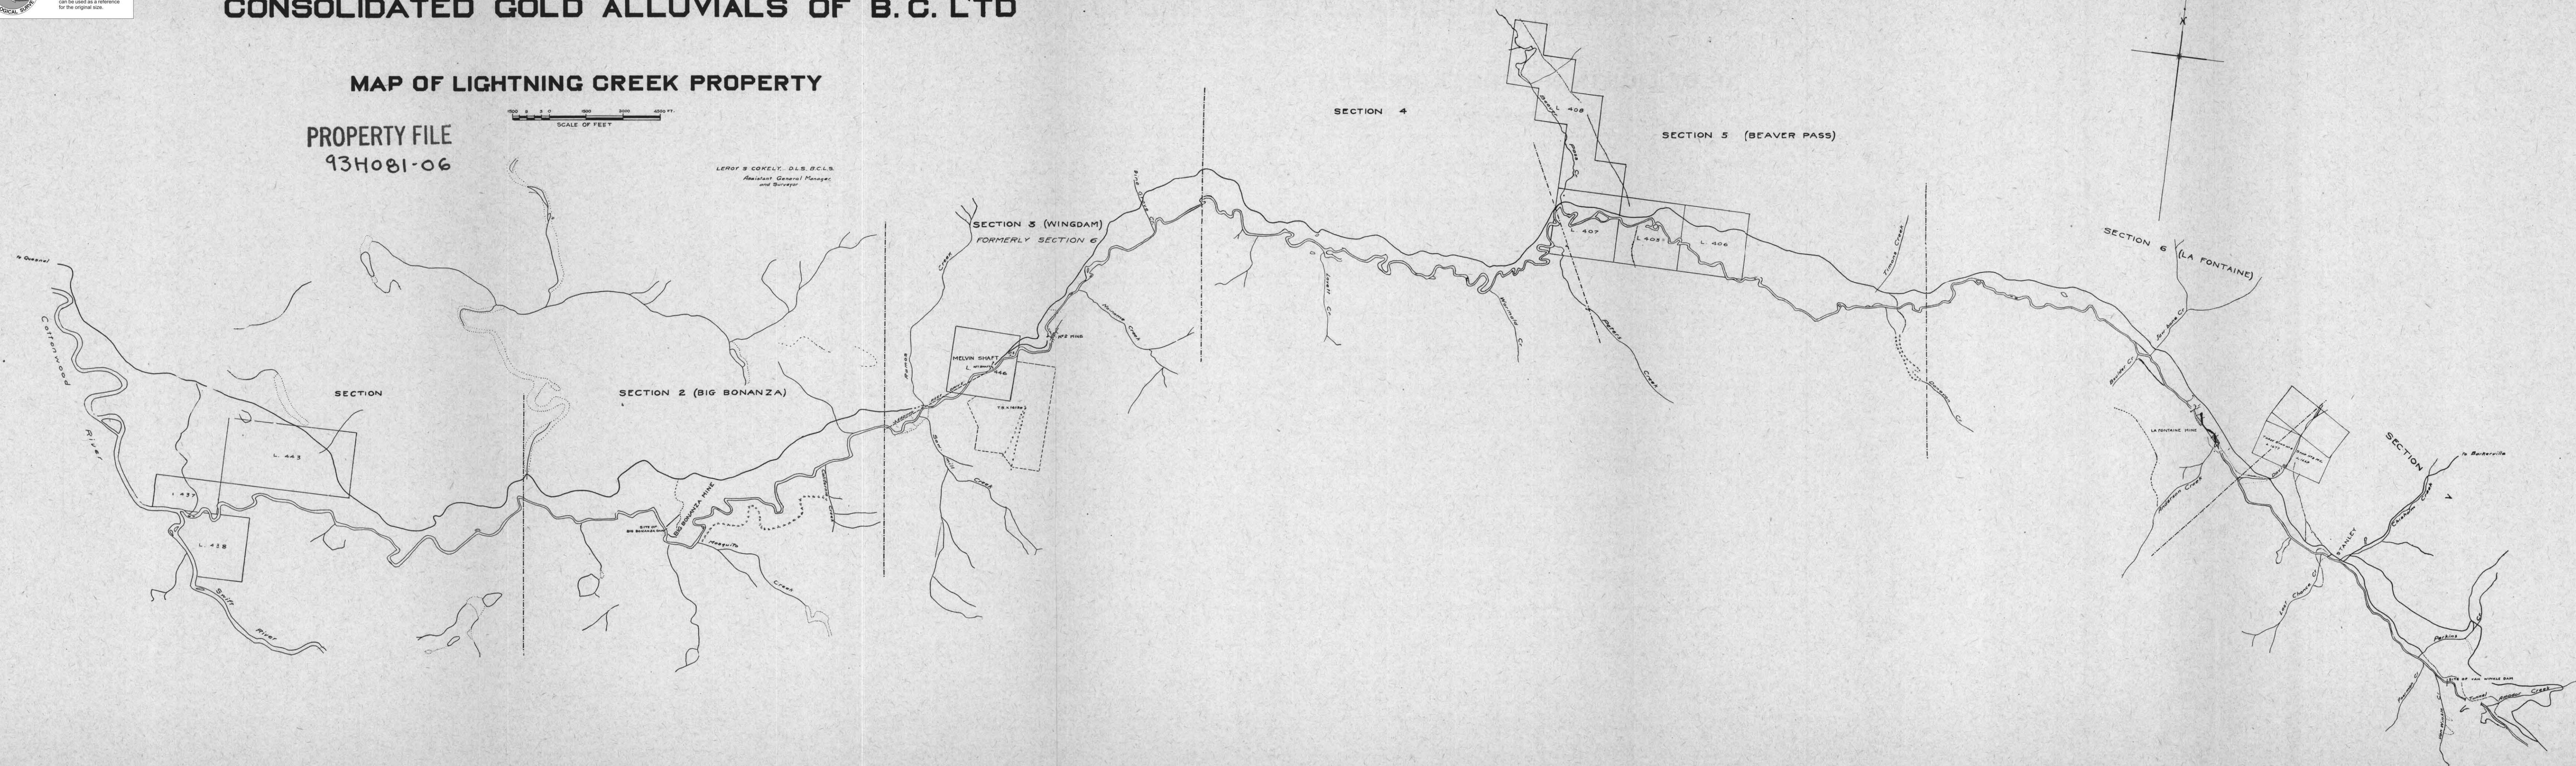

CONSOLIDATED GOLD ALLUVIALS OF B.C. LTD

MAP OF LIGHTNING CREEK PROPERTY

PROPERTY FILE
93H081-06

This map is divided into Sections for administrative purposes only