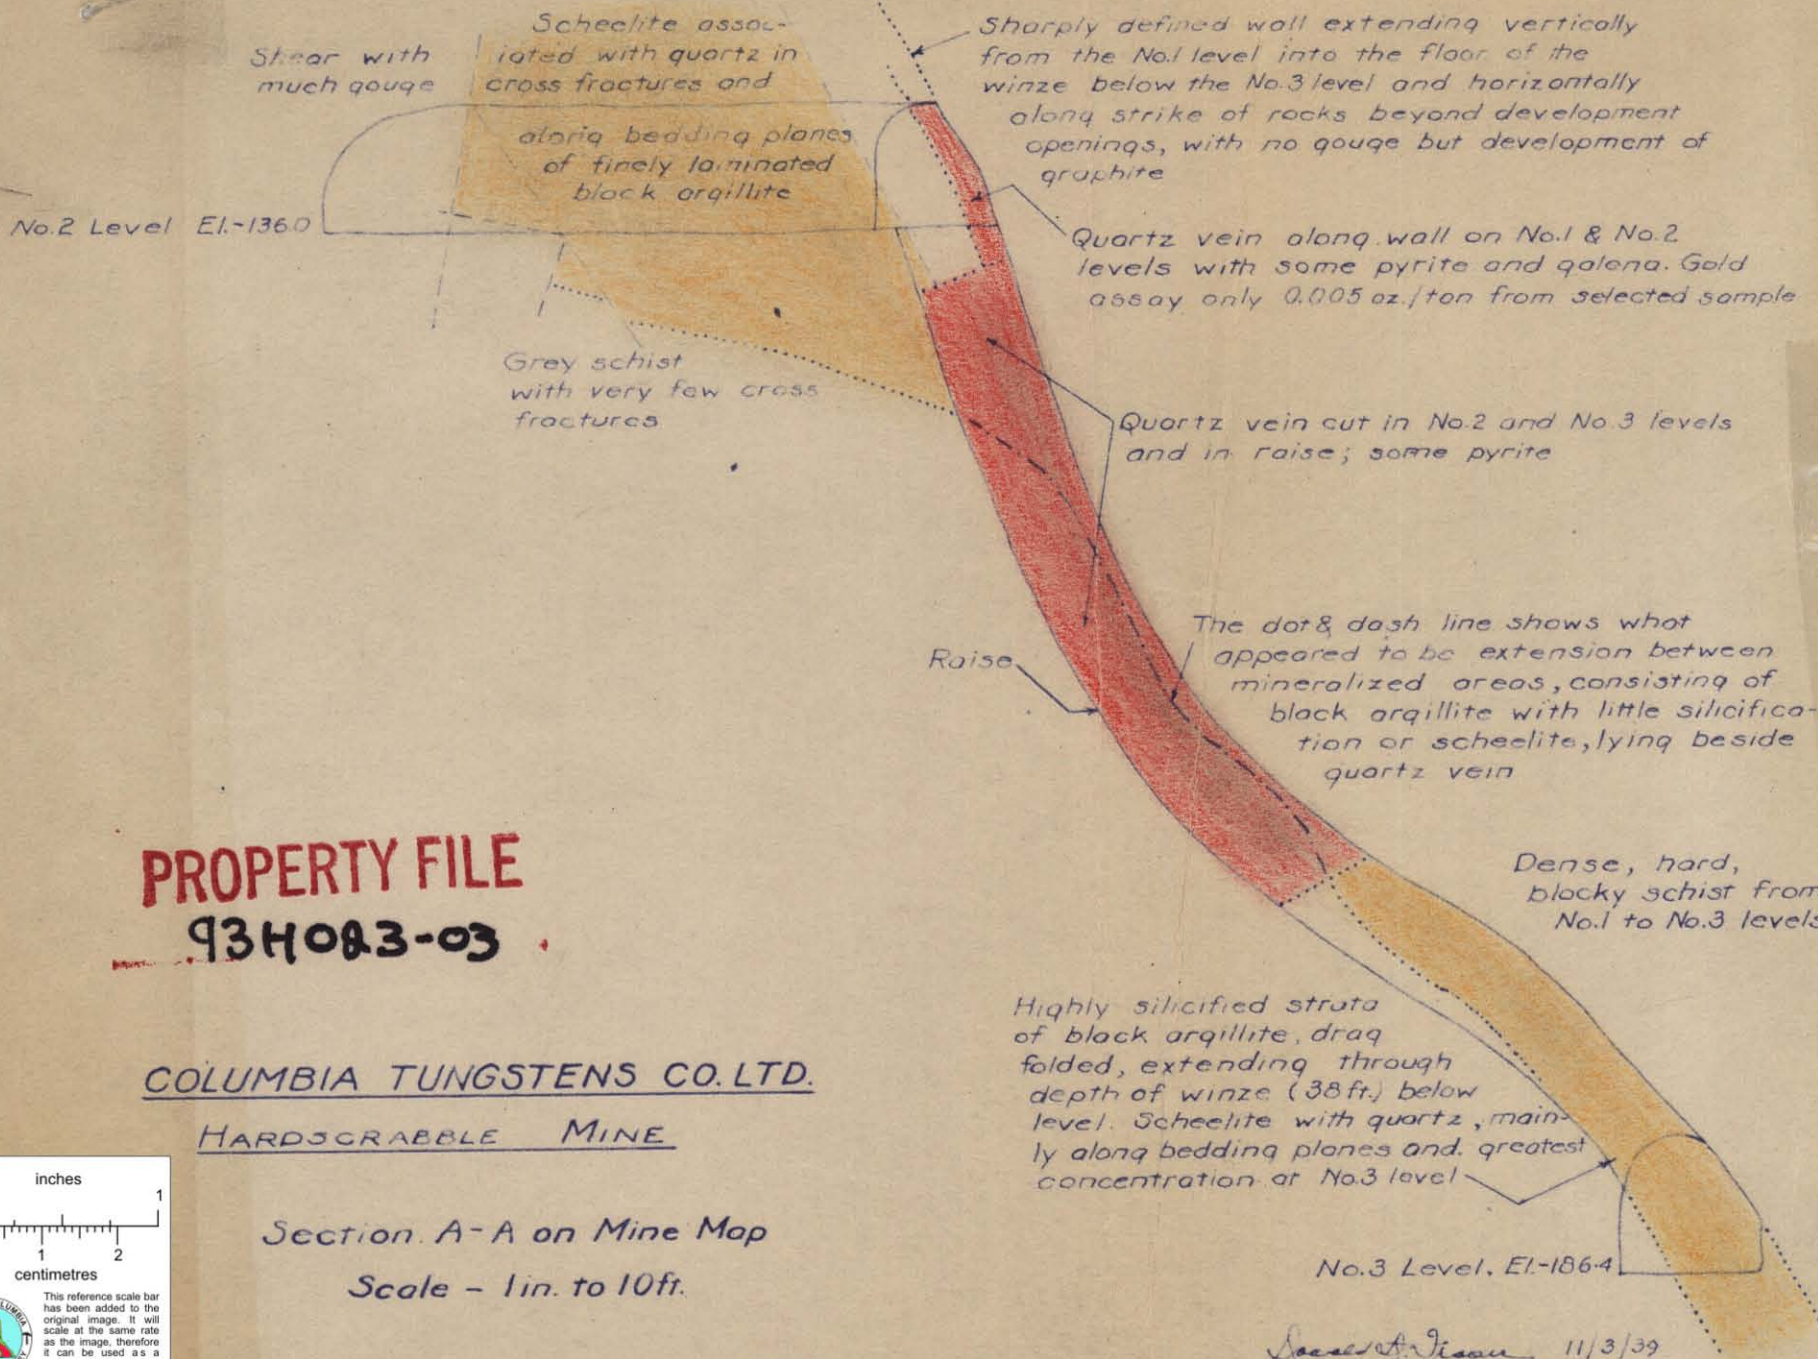

93H/4E

PROPERTY FILE
93H083-03

COLUMBIA TUNGSTENS CO. LTD.
HARDSCRABBLE MINE

Section A-A on Mine Map
Scale - 1 in. to 10 ft.

James A. Isaac 11/3/39

014908