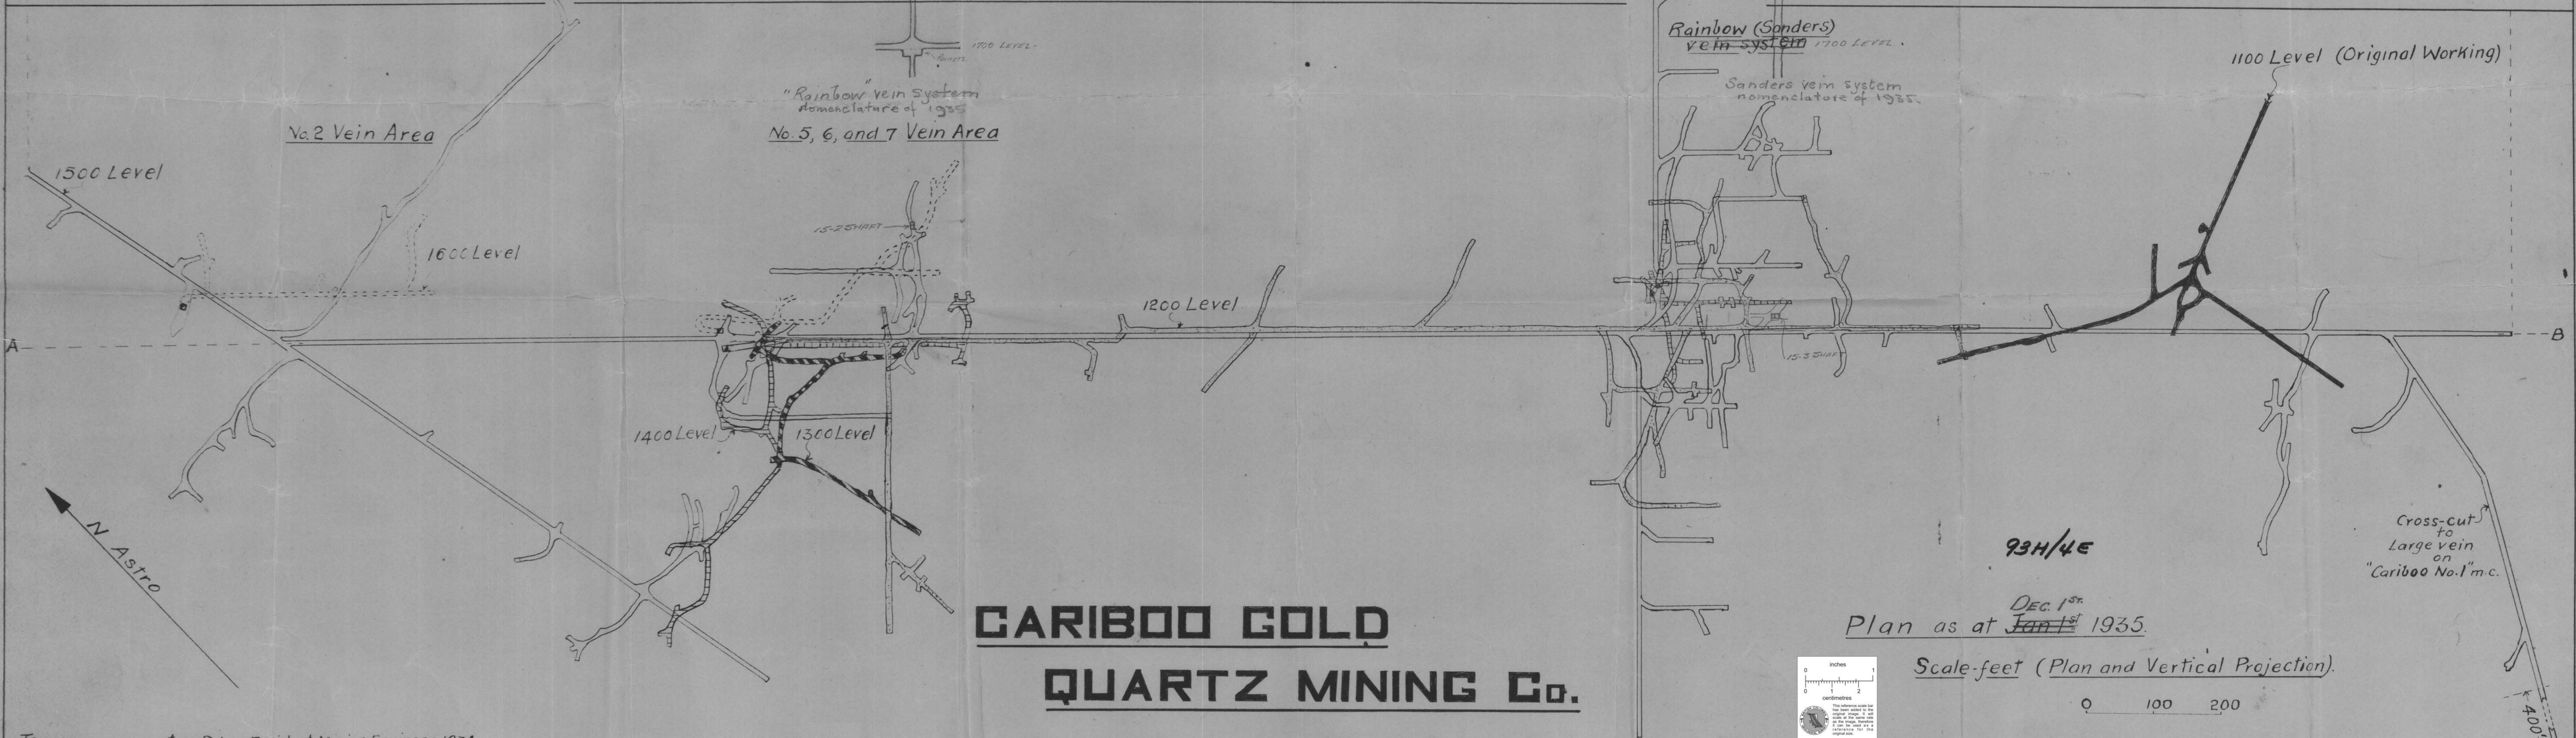

Vertical Projection on AB

"Rainbow" vein system
nomenclature of 1935
No. 5, 6, and 7 Vein Area

Rainbow (Sanders)
vein system
Sanders vein system
nomenclature of 1935

**CARIBOO GOLD
QUARTZ MINING Co.**

93H/4E
DEC. 1st
Plan as at ~~Jan 1st~~ 1935.

Scale-feet (Plan and Vertical Projection)

To accompany report of D. Loy Resident Mining Engineer, 1934.