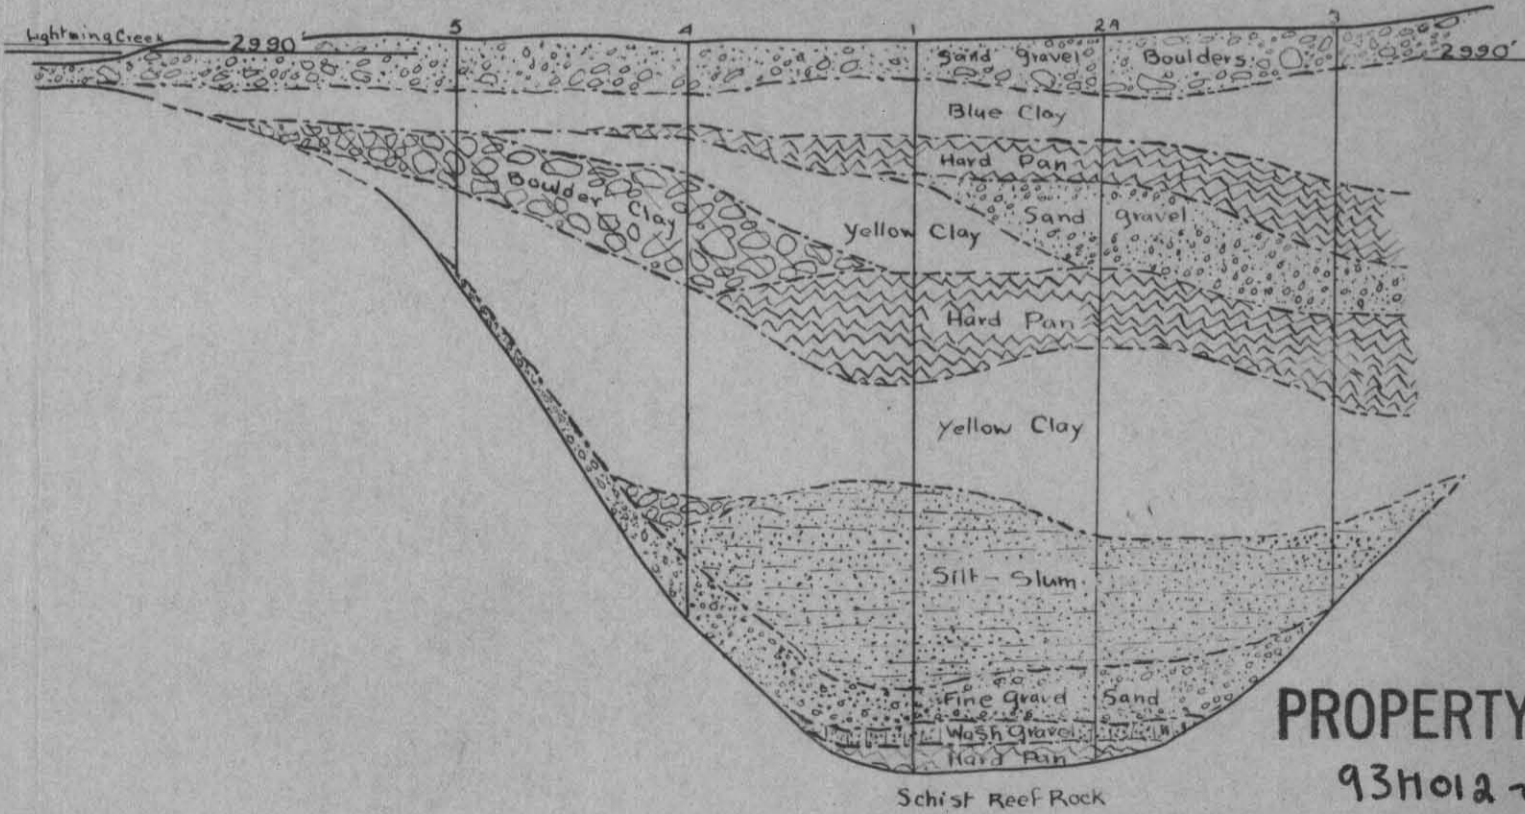

Scales:-
 'E' line Horizontal 1" = 50'
 Vertical 1" = 40'

Scales:-
 'D' line Horizontal 1" = 50'
 Vertical 1" = 40'

Scales:-
 'H' line Horizontal 1" = 50'
 Vertical 1" = 40'

Wingdam

PROPERTY FILE
 931012-06