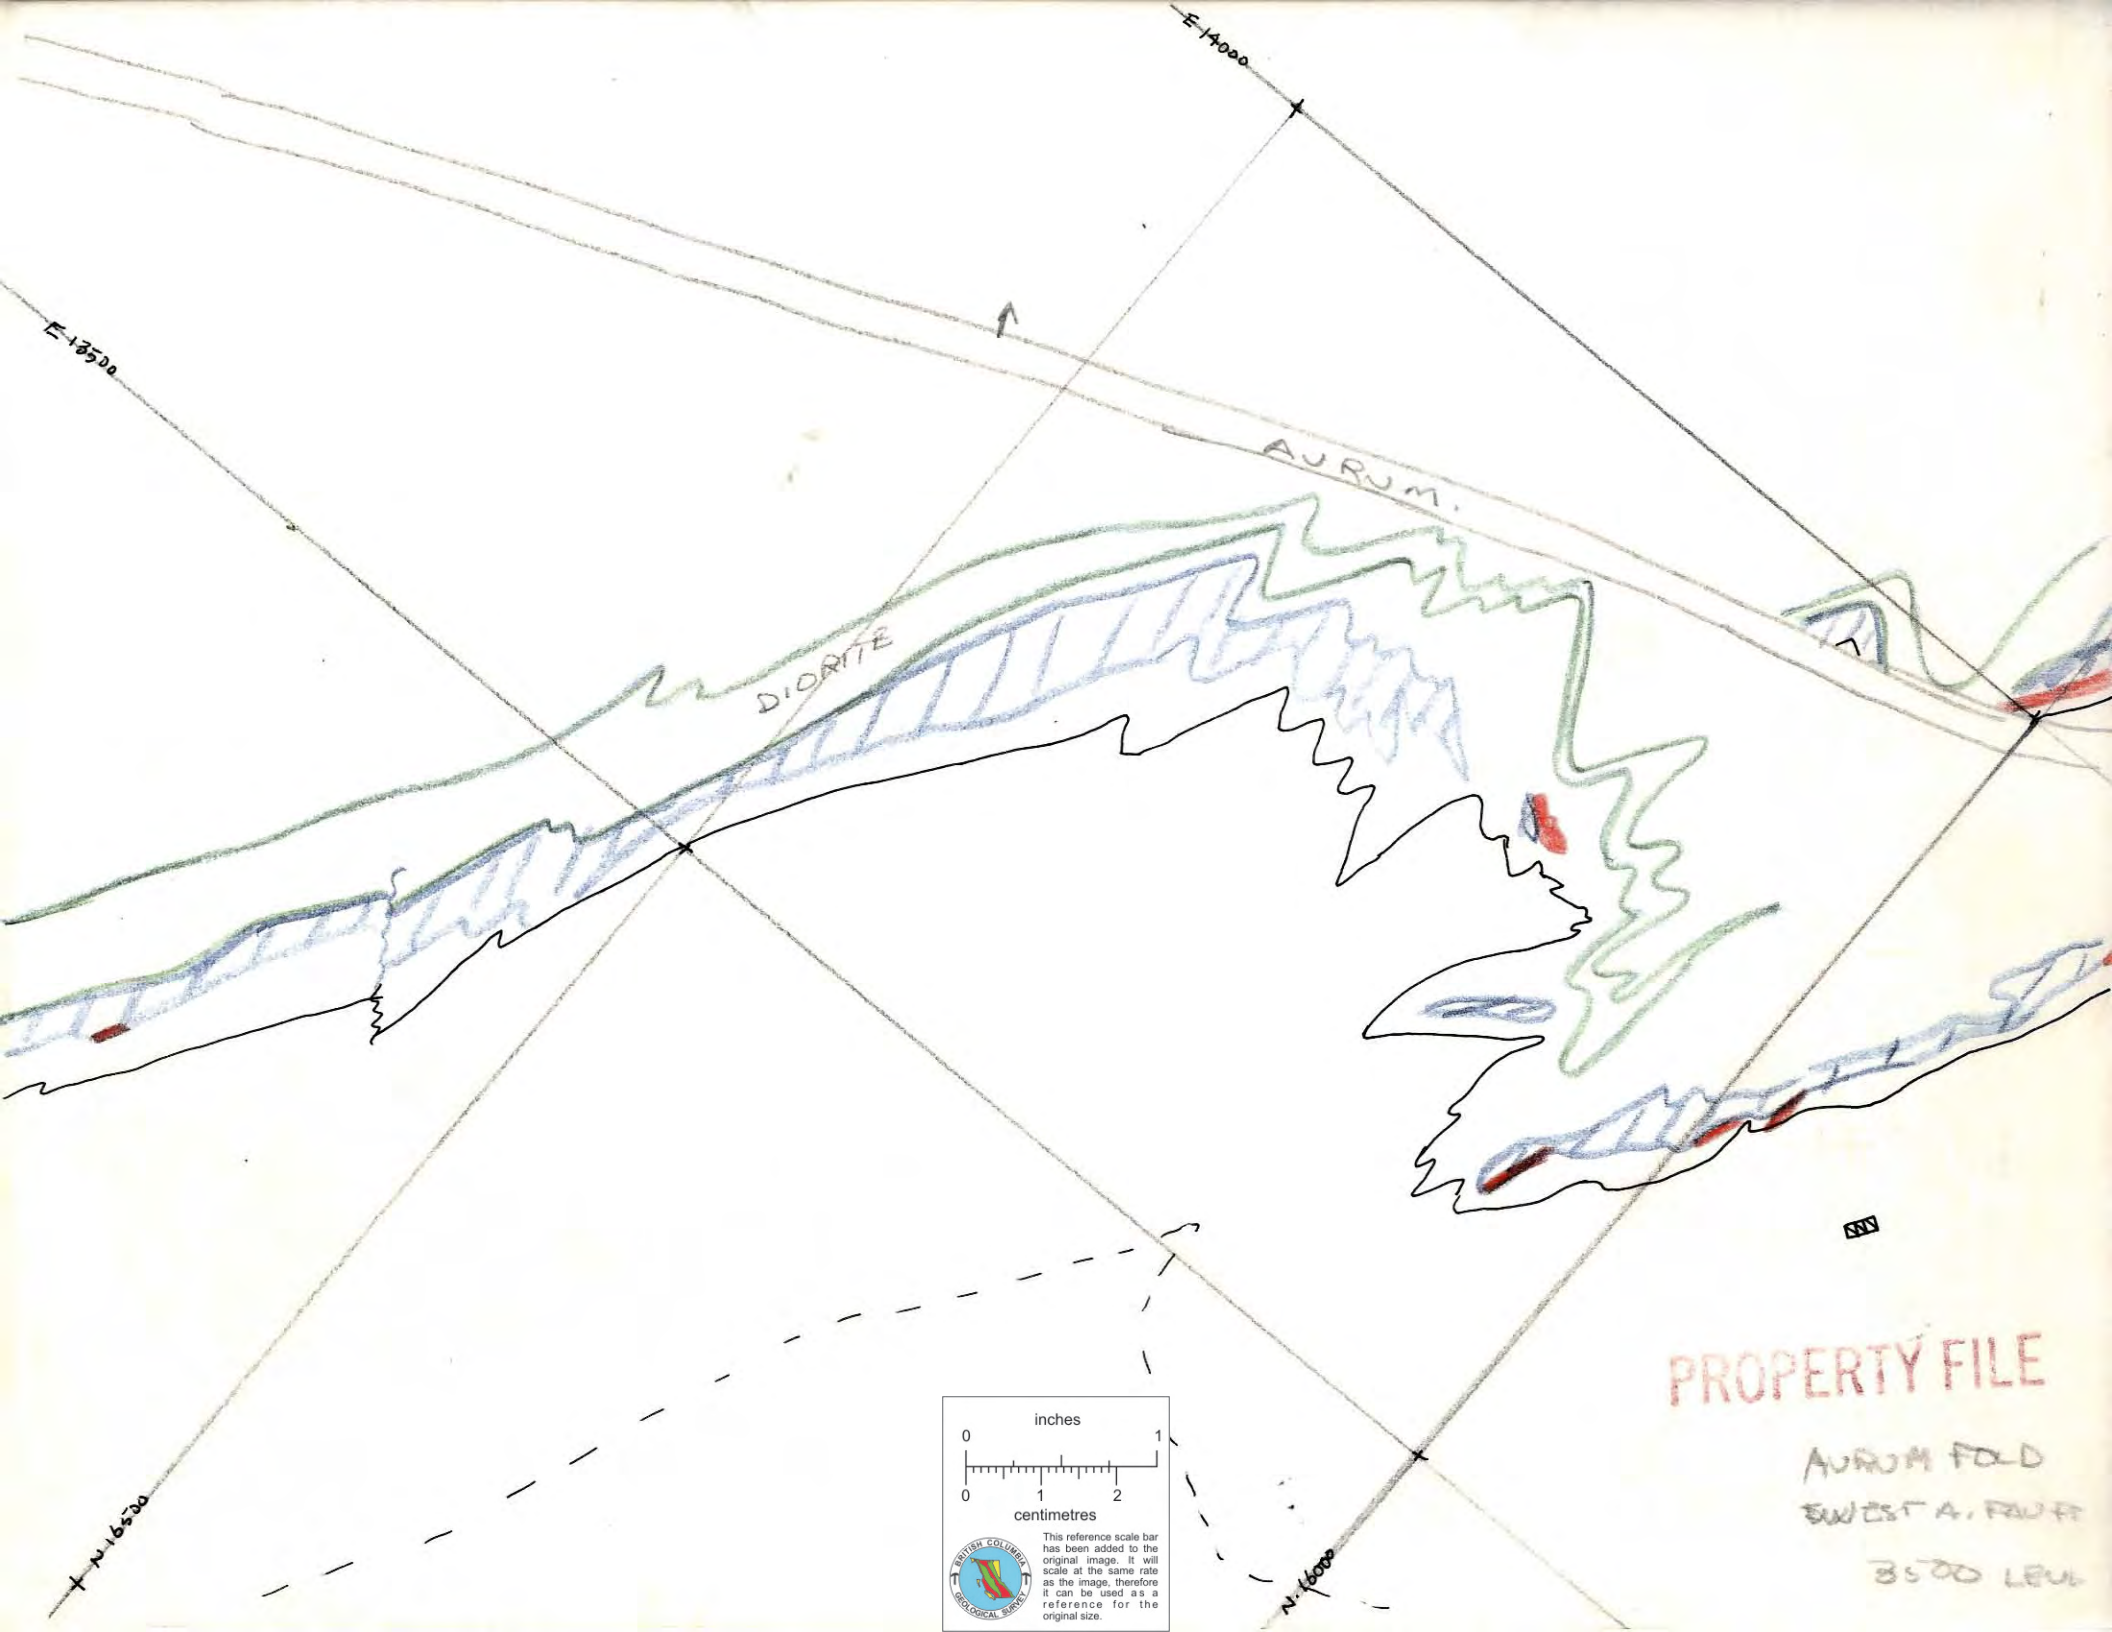

E-1350

E-1400

AURUM.

DIORITE

N-1600

N-1600

PROPERTY FILE

AURUM FOLD
WEST A. FAULT

3500 LEVEL