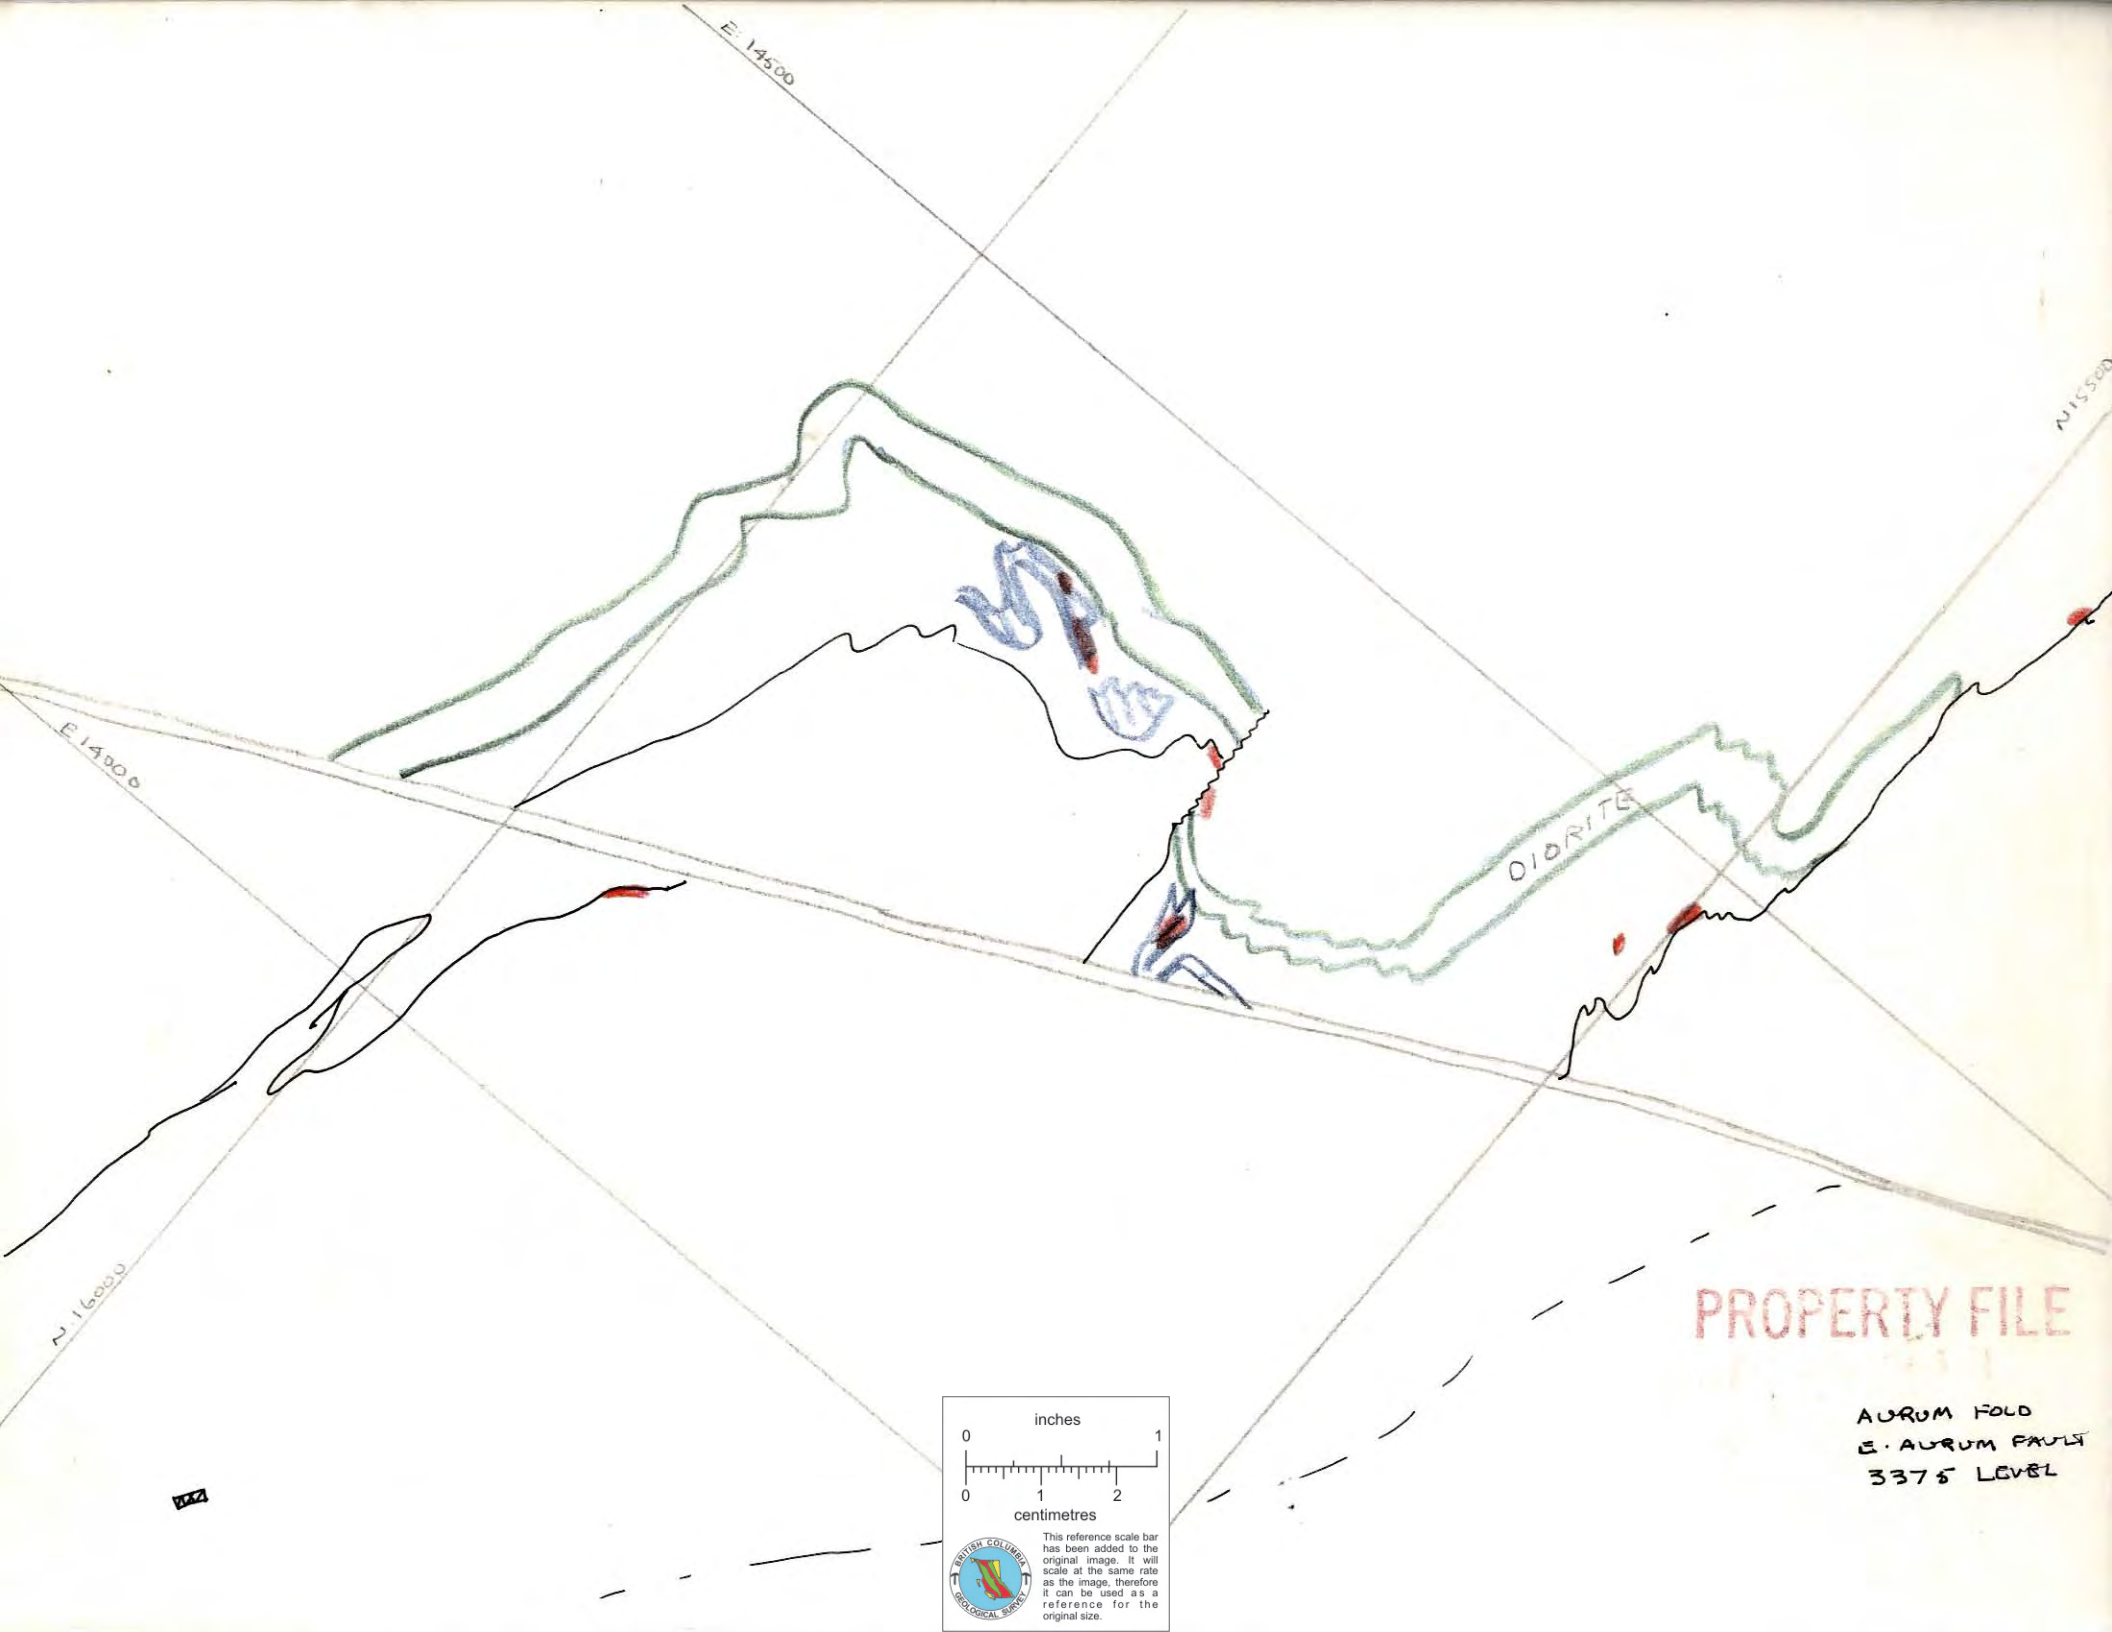

E 14500

N 15500

E 14000

DIORITE

N 16000

PROPERTY FILE

AURUM FOLD
E. AURUM FAULT
3375 LEVEL