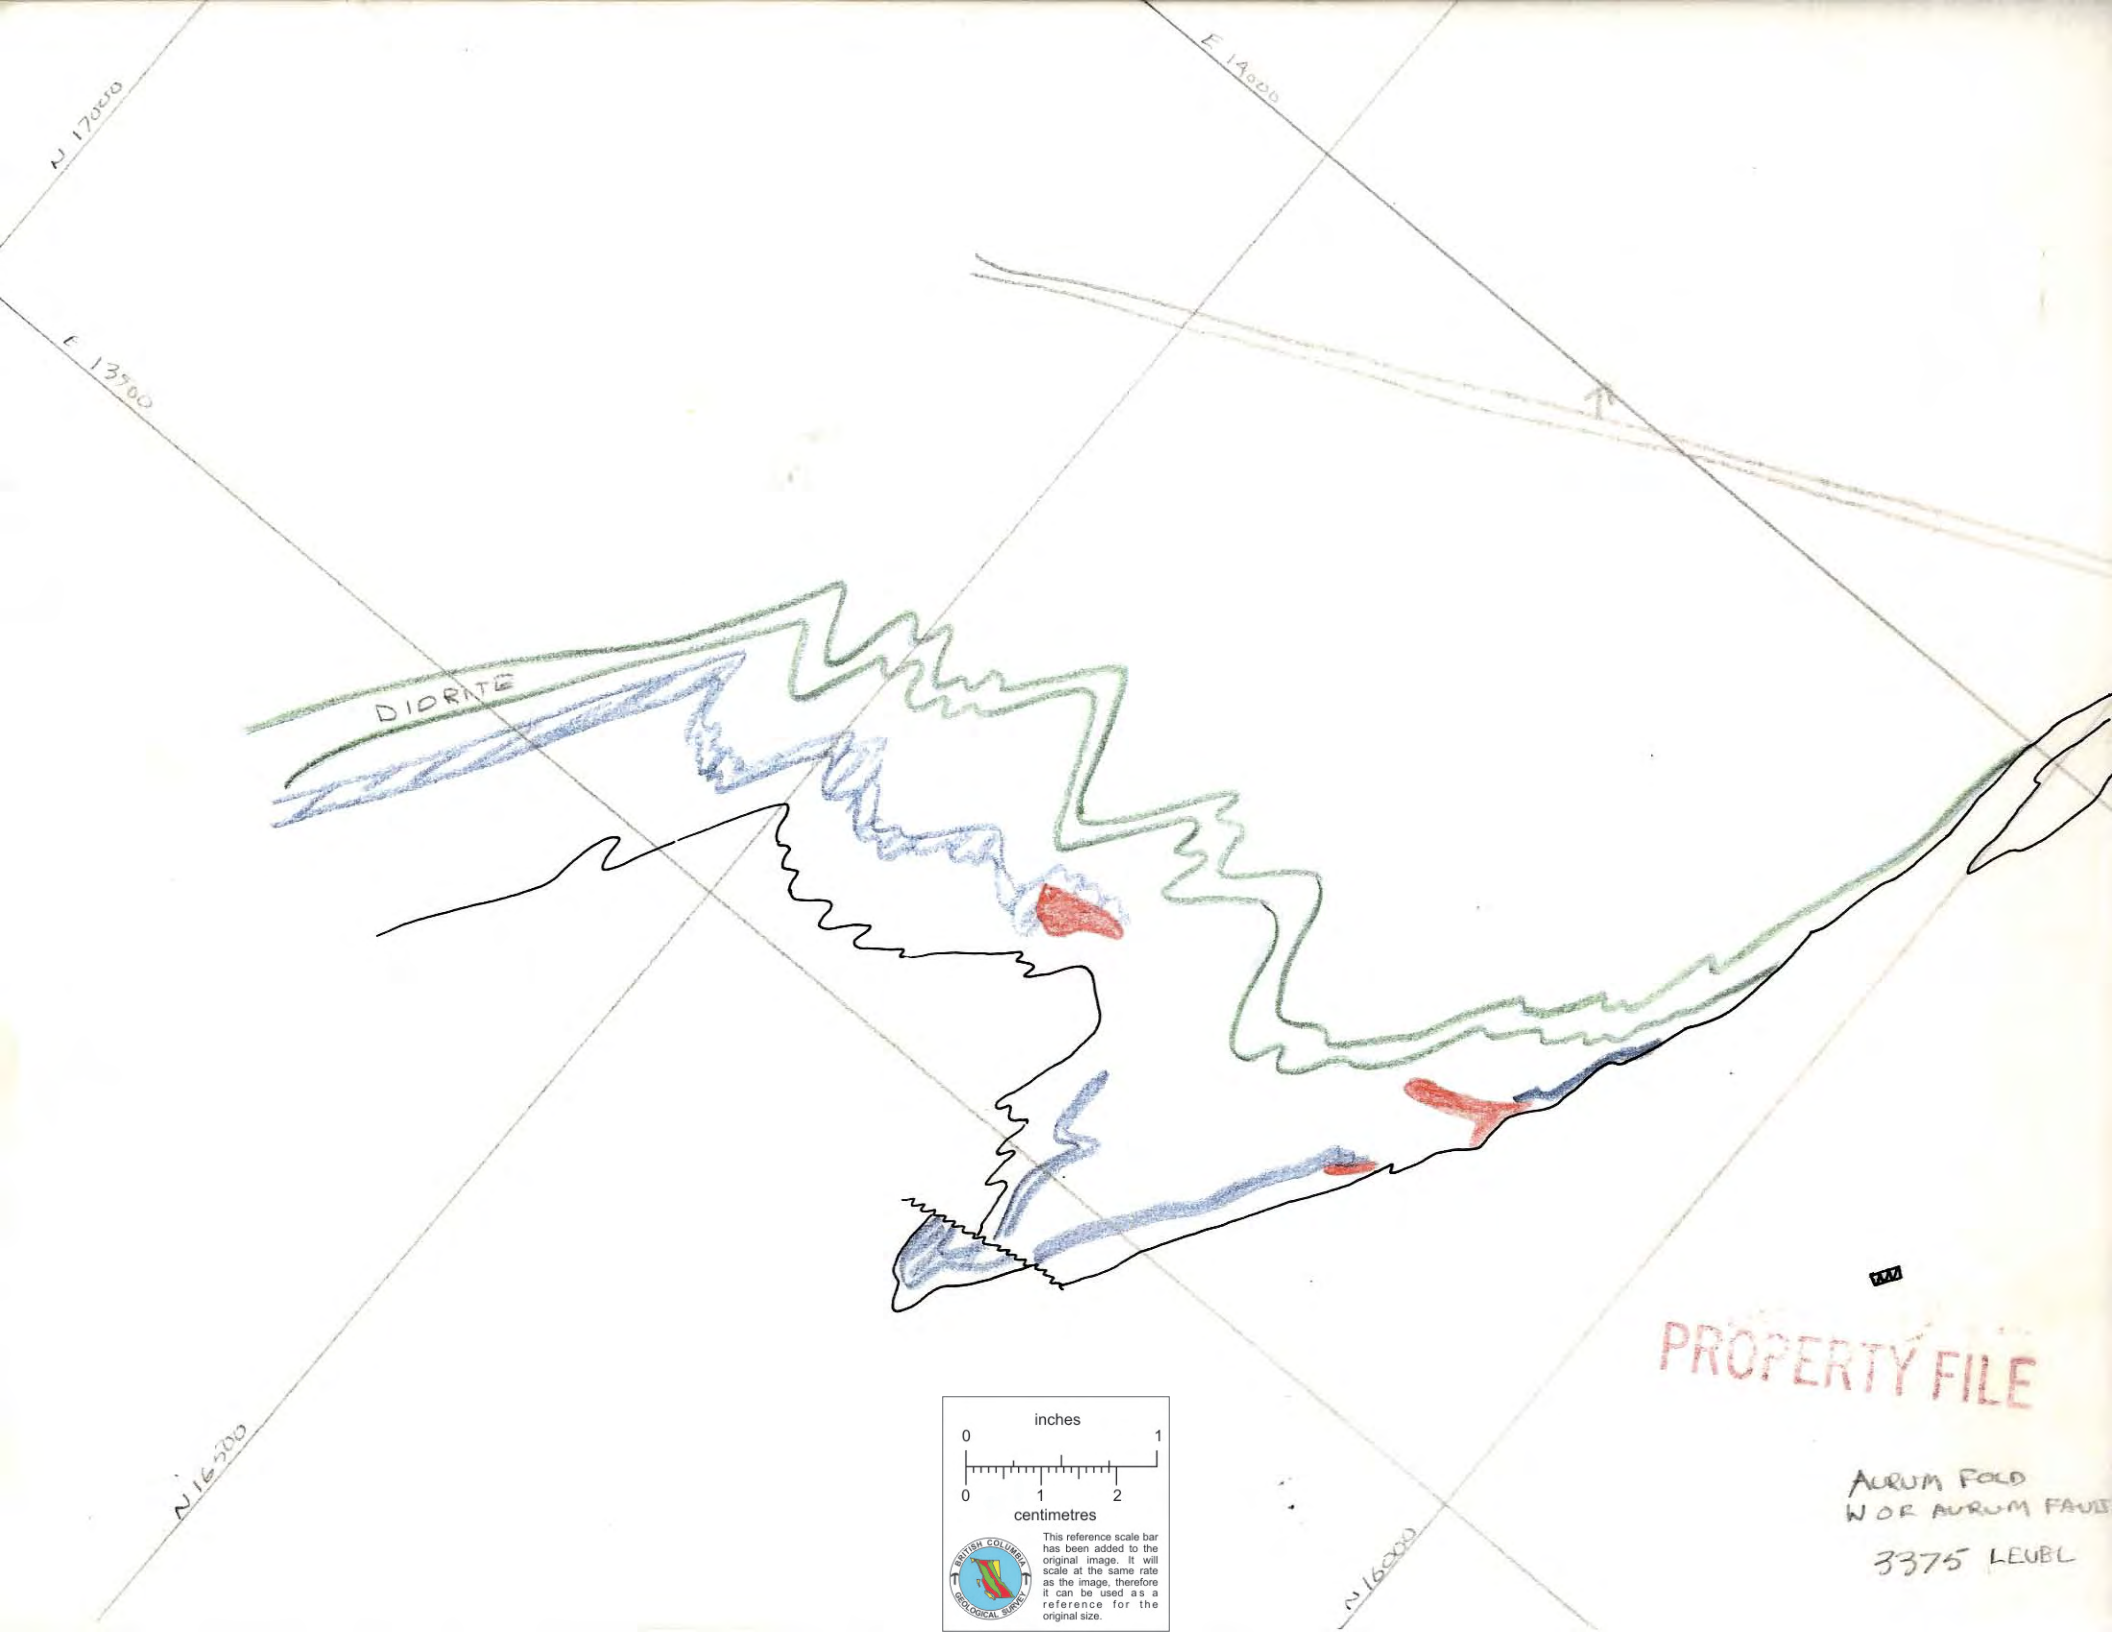

PROPERTY FILE

AURUM FOLD
W OF AURUM FAULT

3375 LEVEL