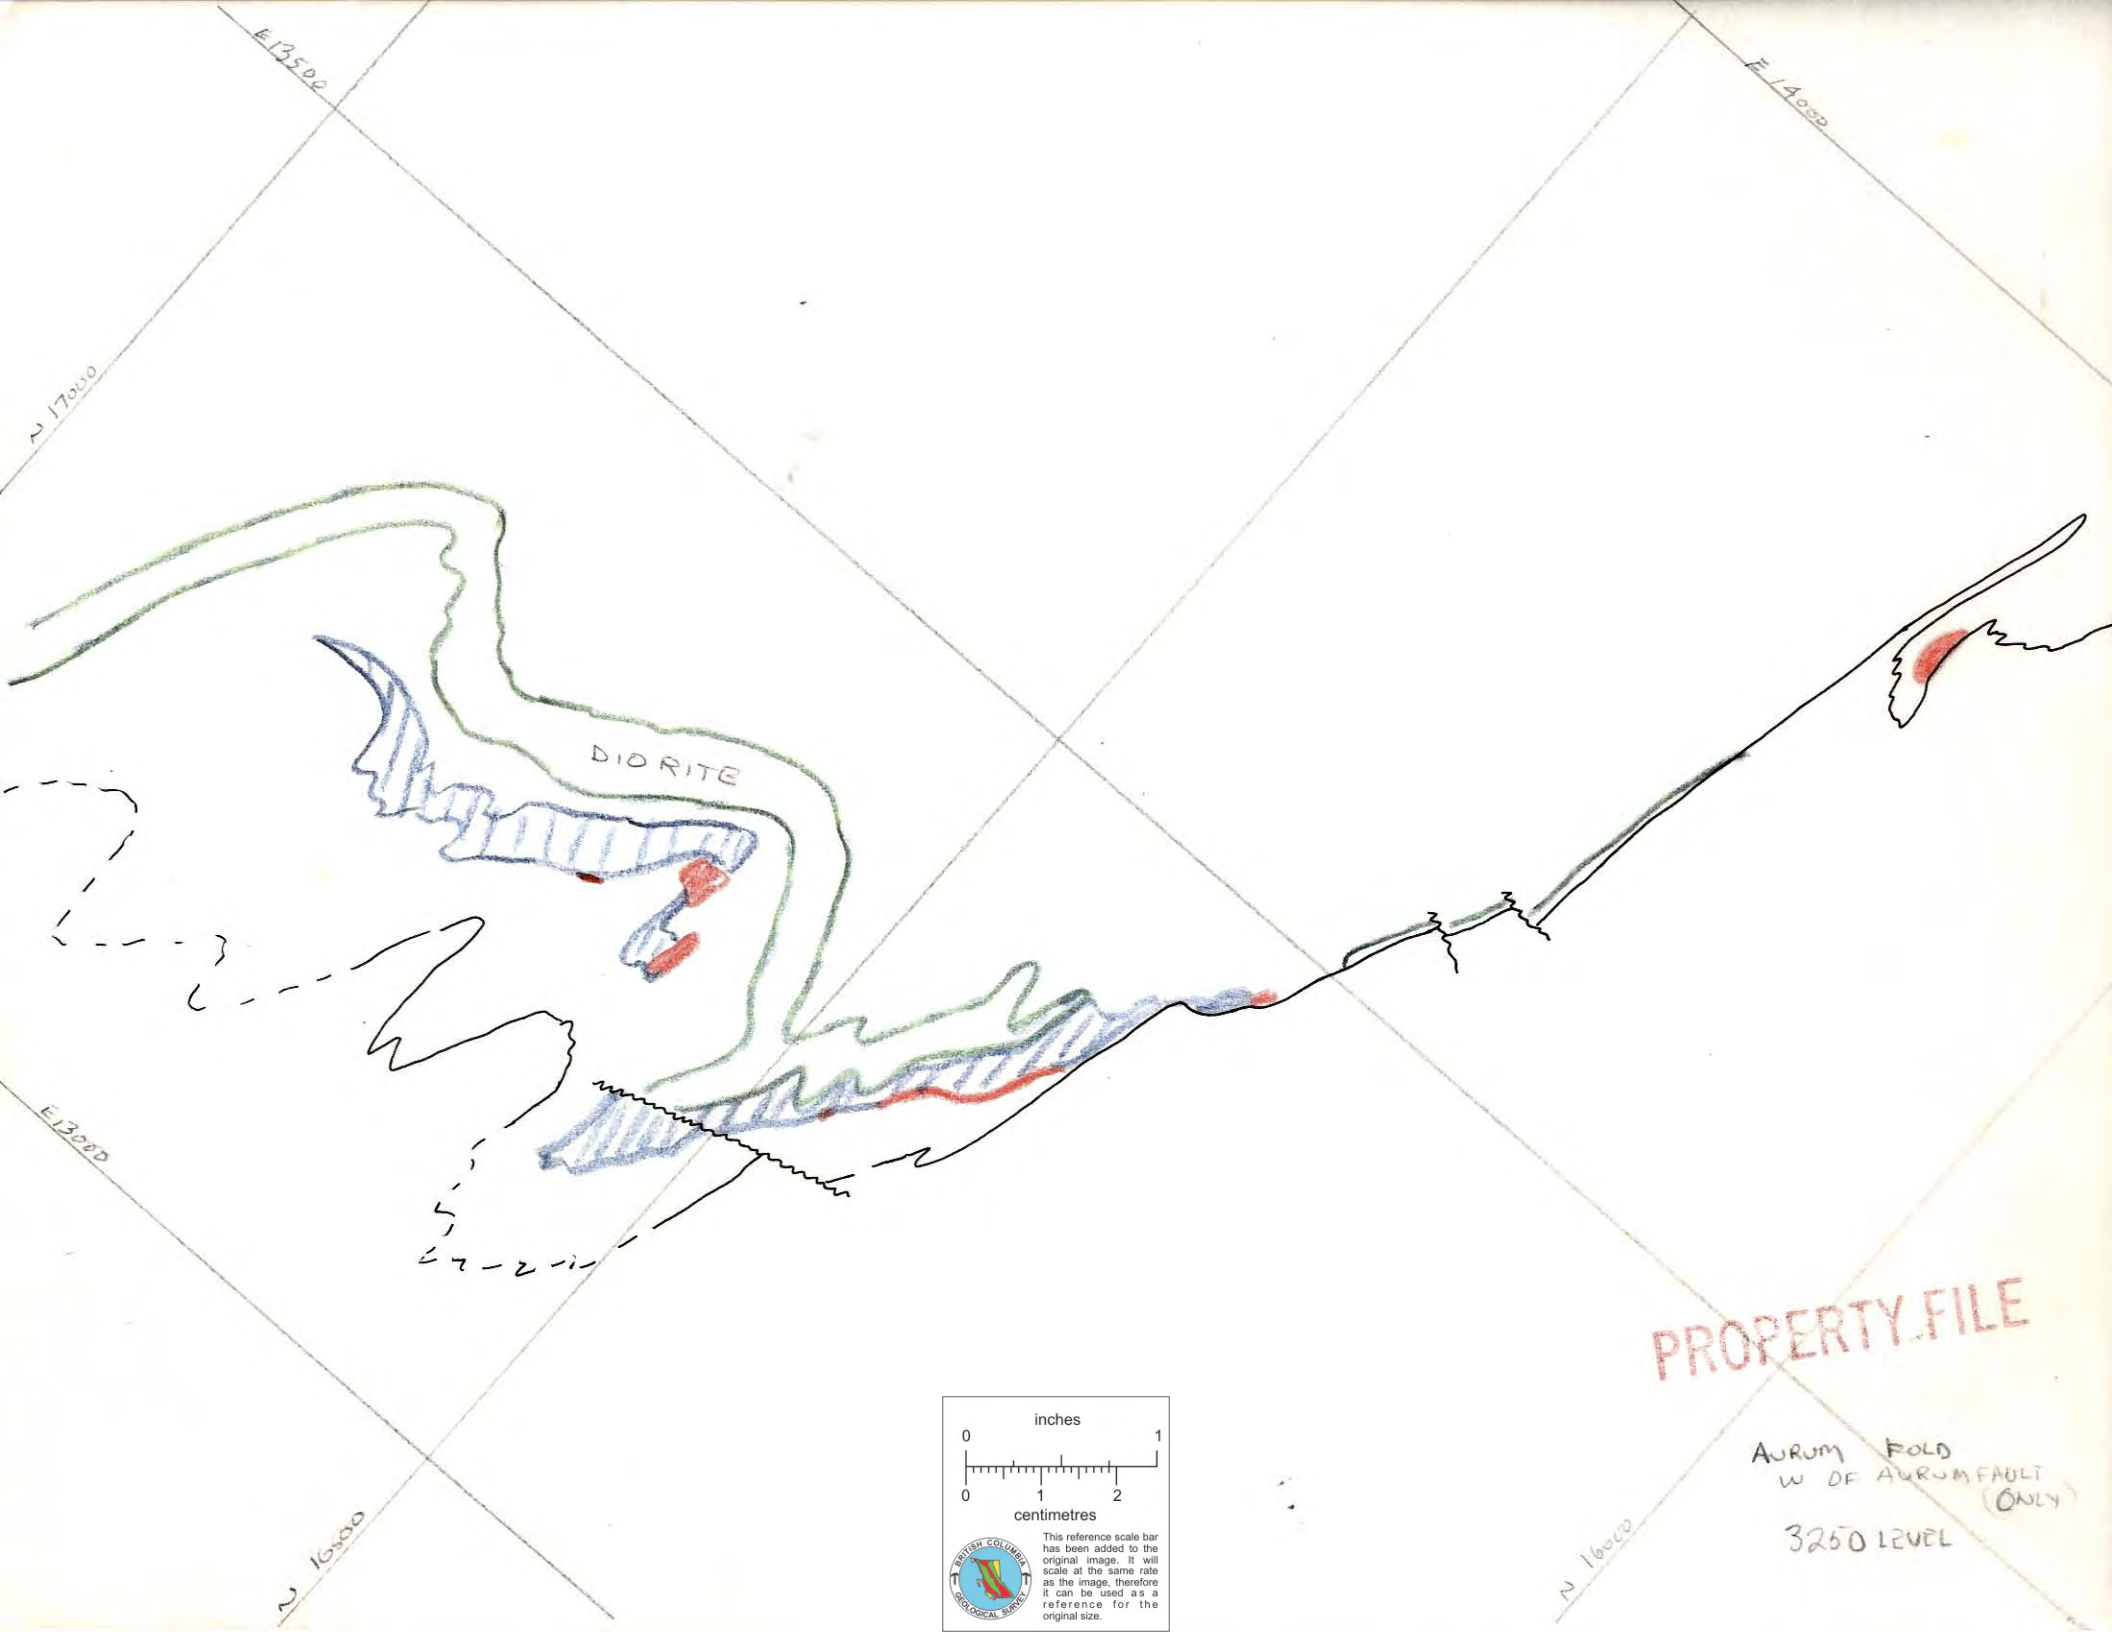

E 13500

E 14000

N 17000

E 13000

N 16000

N 16000

DIORITE

PROPERTY FILE

AURUM FOLD
W OF AURUM FAULT
(ONLY)

3250 LEVEL