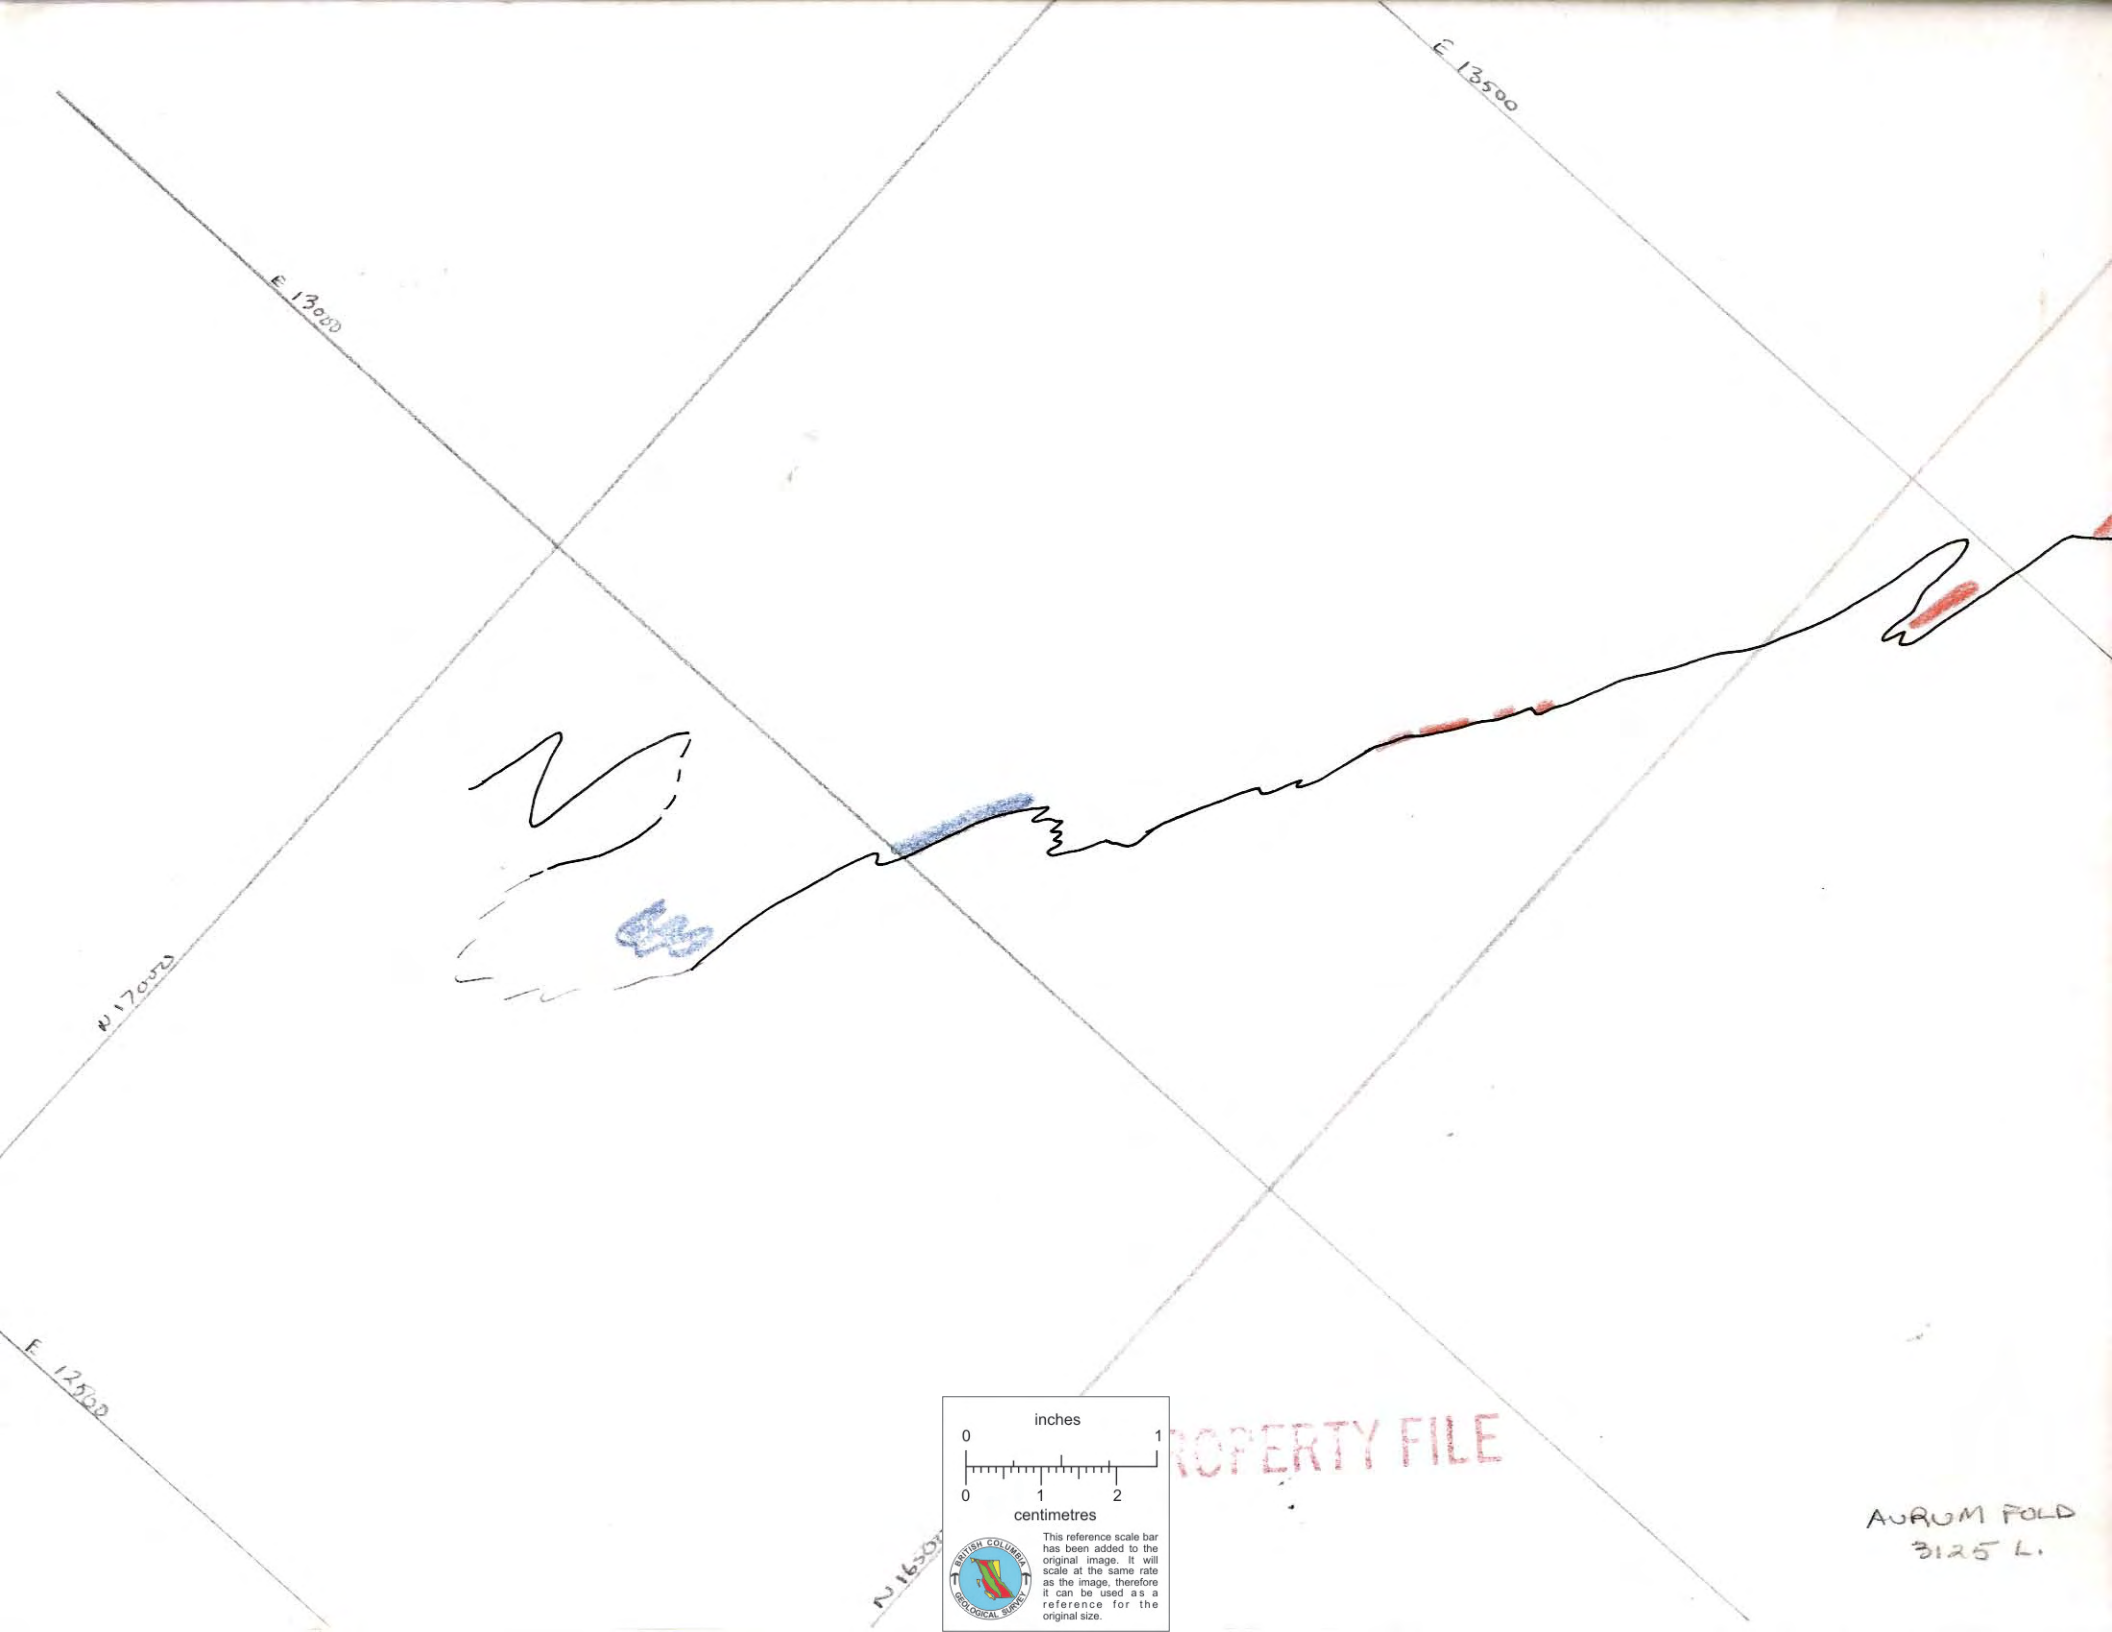

PROPERTY FILE

AURUM FOLD
3125 L.