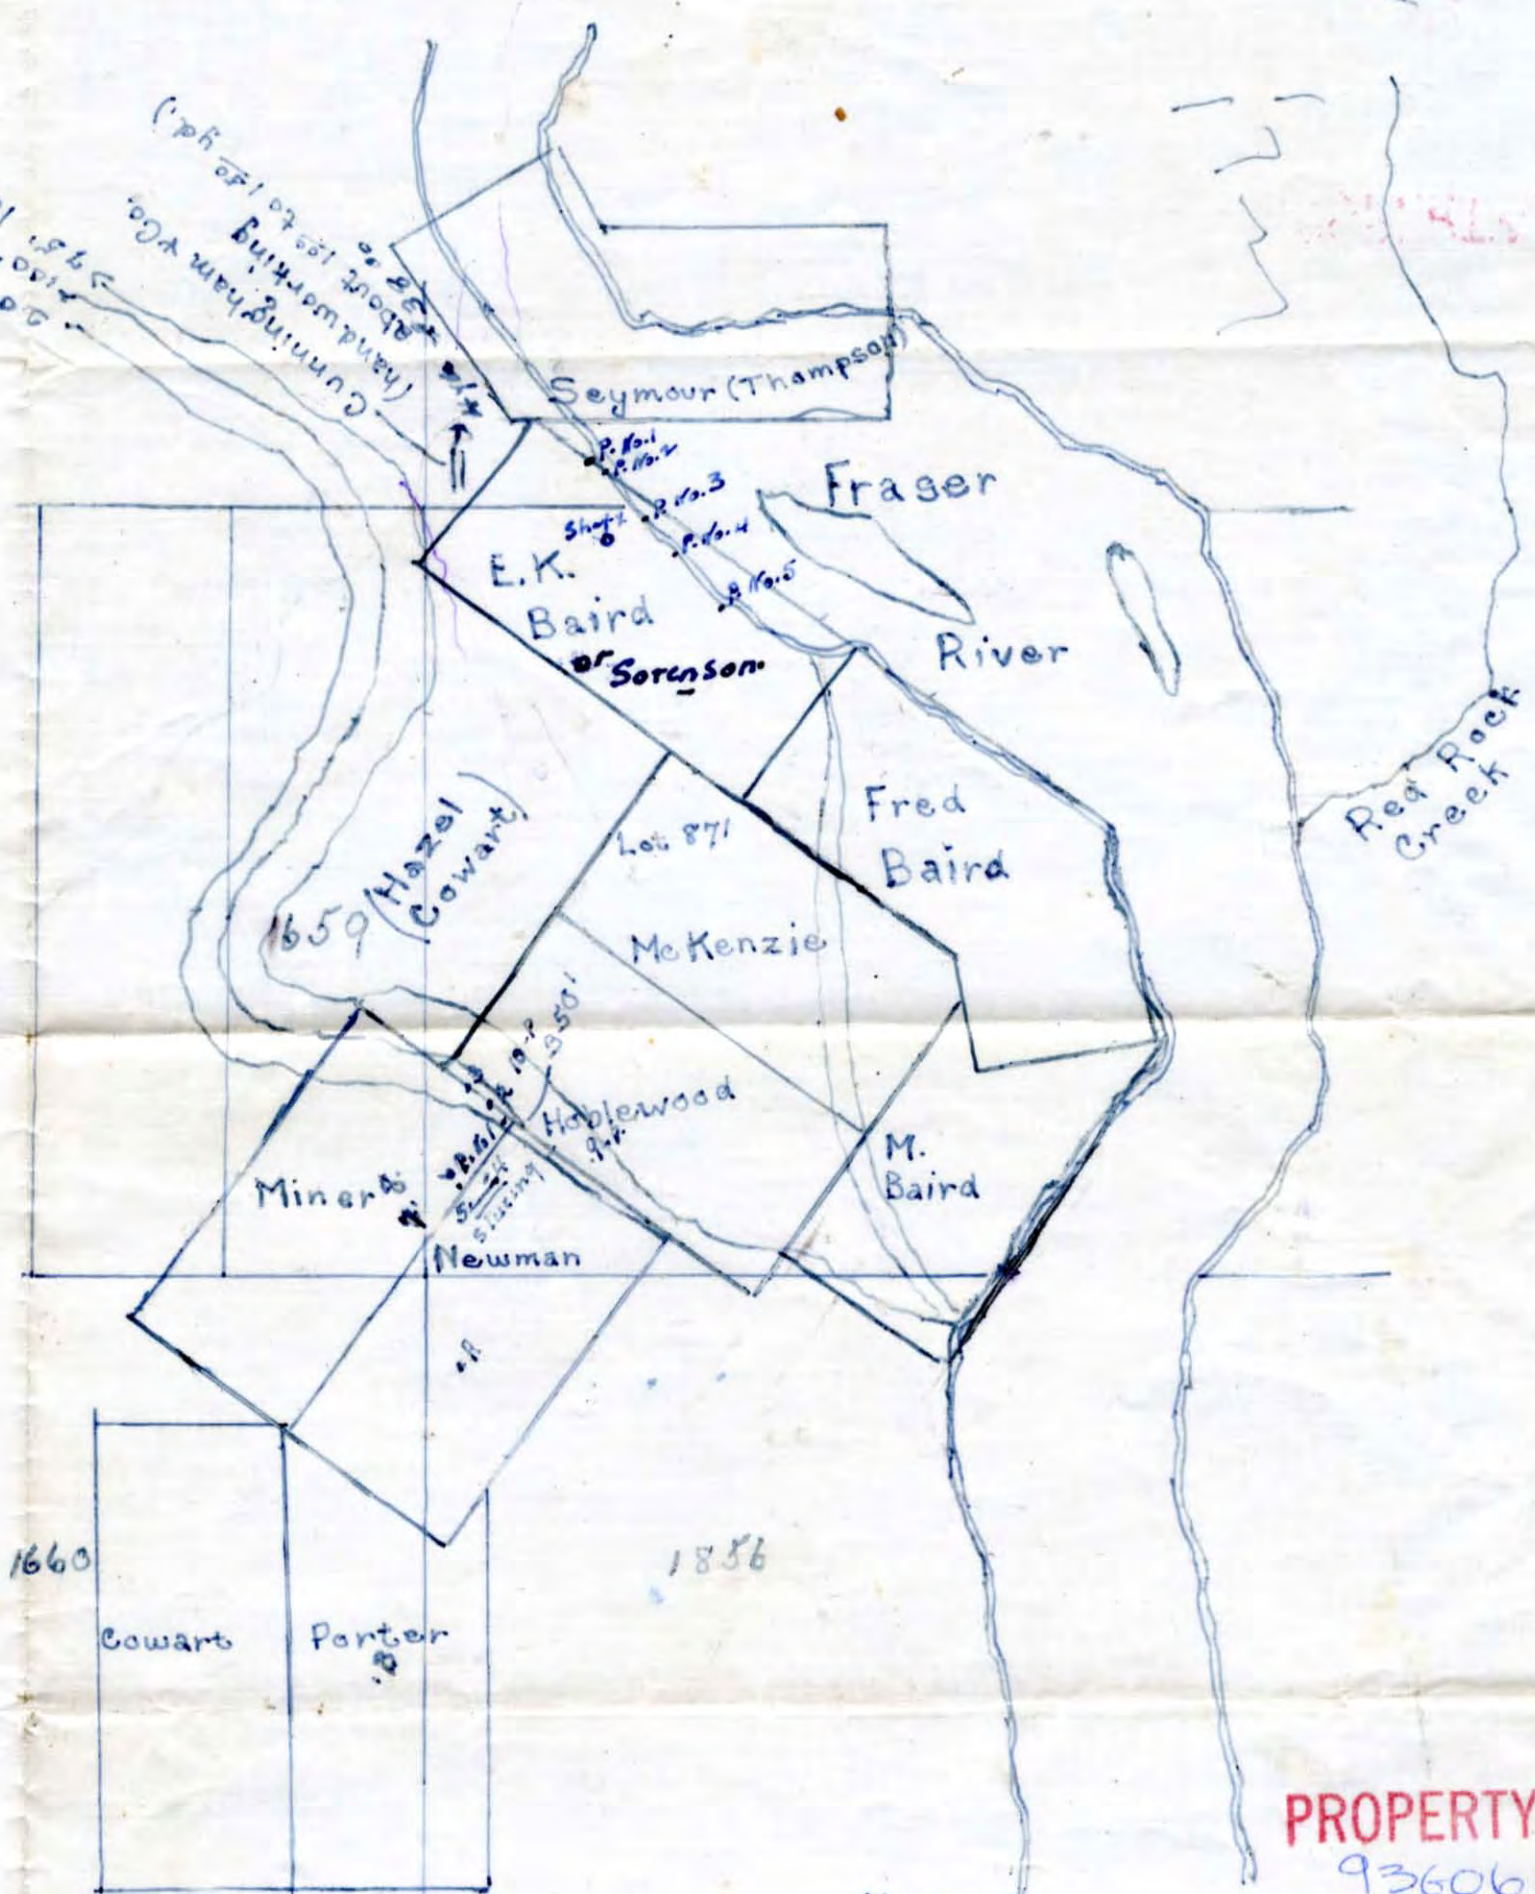

936/10E

100' level
150' level
195' level
200' level
Gunningham & Co.
Buying
(hand working
about 100 to 150 yd.)

PROPERTY FILE
936061

Notes

75' level bench is about 350' wide at junction of Miner, Newman, and Hablewood Leases
At west part of Miner Lease there are 2 benches, one 100' level is about 400' wide, the 75' level is 450' in width.