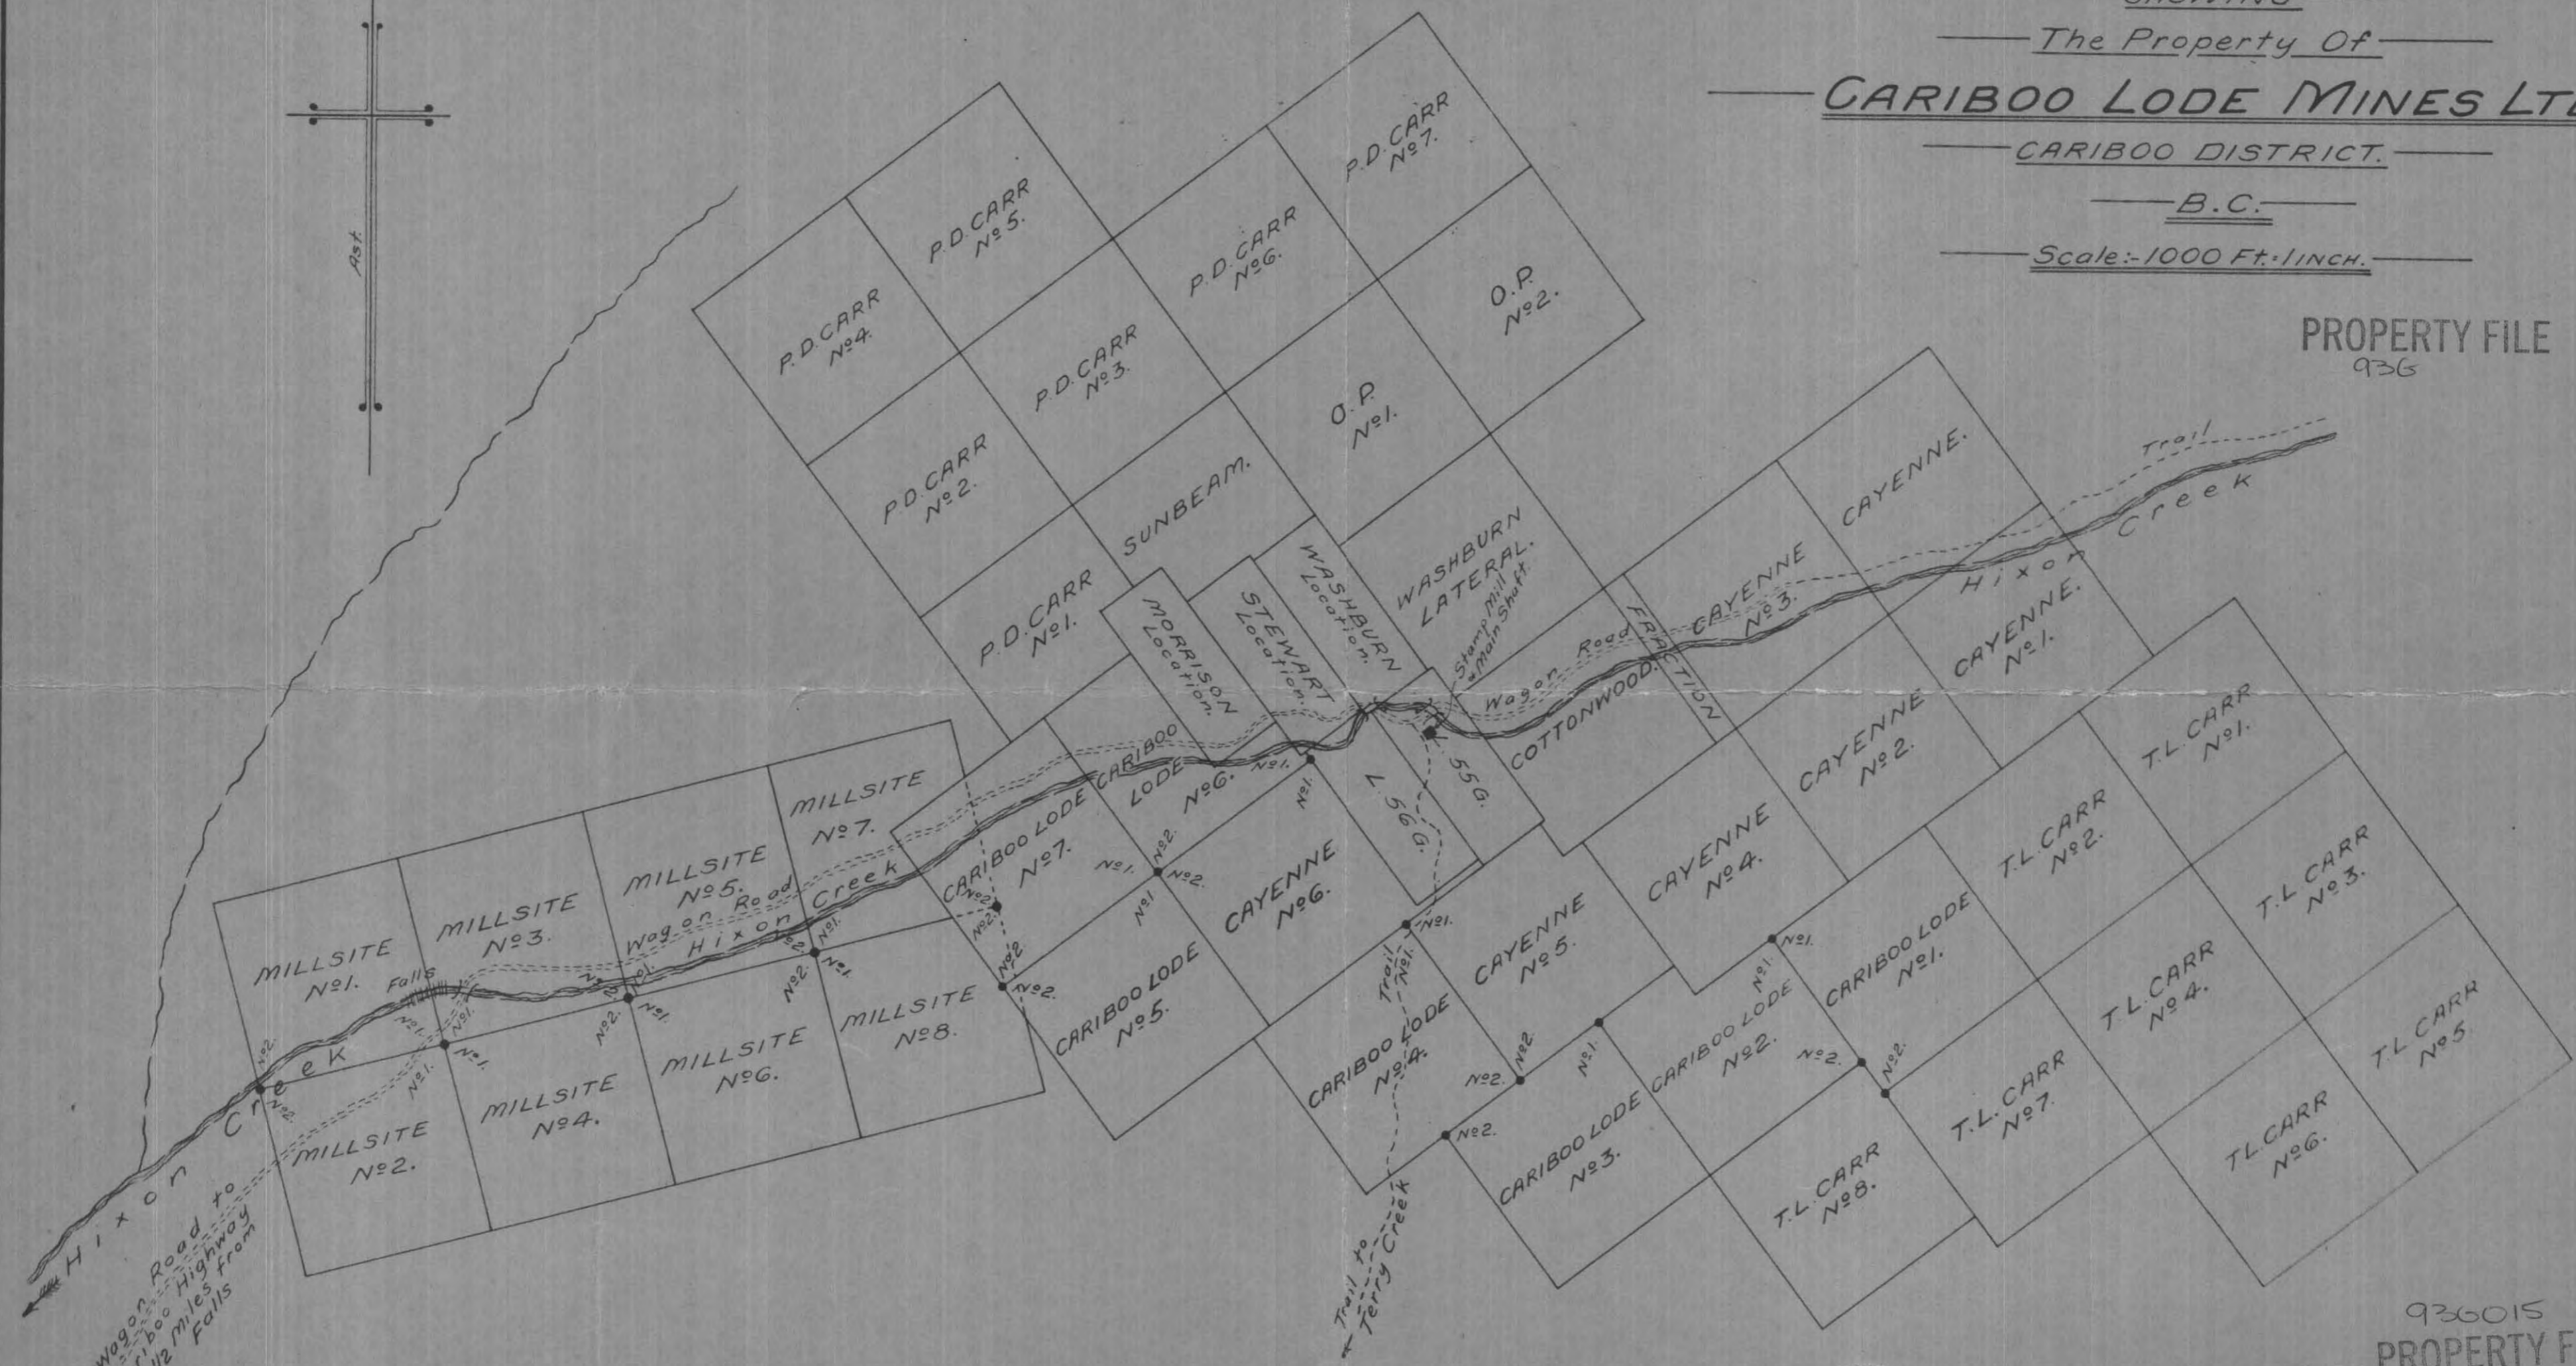

SKETCH MAP
 SHOWING
 The Property Of
CARIBOO LODGE MINES LTD.
 CARIBOO DISTRICT.
 B.C.
 Scale: 1000 Ft. = 1 Inch.

PROPERTY FILE
 936

936015
 PROPERTY FILE

936/7268u

CARIBOO LODGE MINES LIMITED
 (NON-PERSONAL LIABILITY)
 PRES. [Signature]
 SECY. TREAS. [Signature]

E.H. BURDEN, A.C.S.
 PRINCE GEORGE, B.C.
 30th J.C. 29

014630