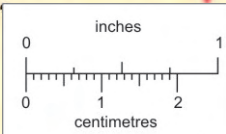

093E 046

-  POST-ORE POR.
-  Q.M.P. BRECCIA
-  Q.M. PORPHYRY
-  Q. DIORITE
-  HORNFELS

BERG

 This reference scale bar has been added to the original image. It will scale at the same rate as the image, therefore it can be used as a reference for the original size.