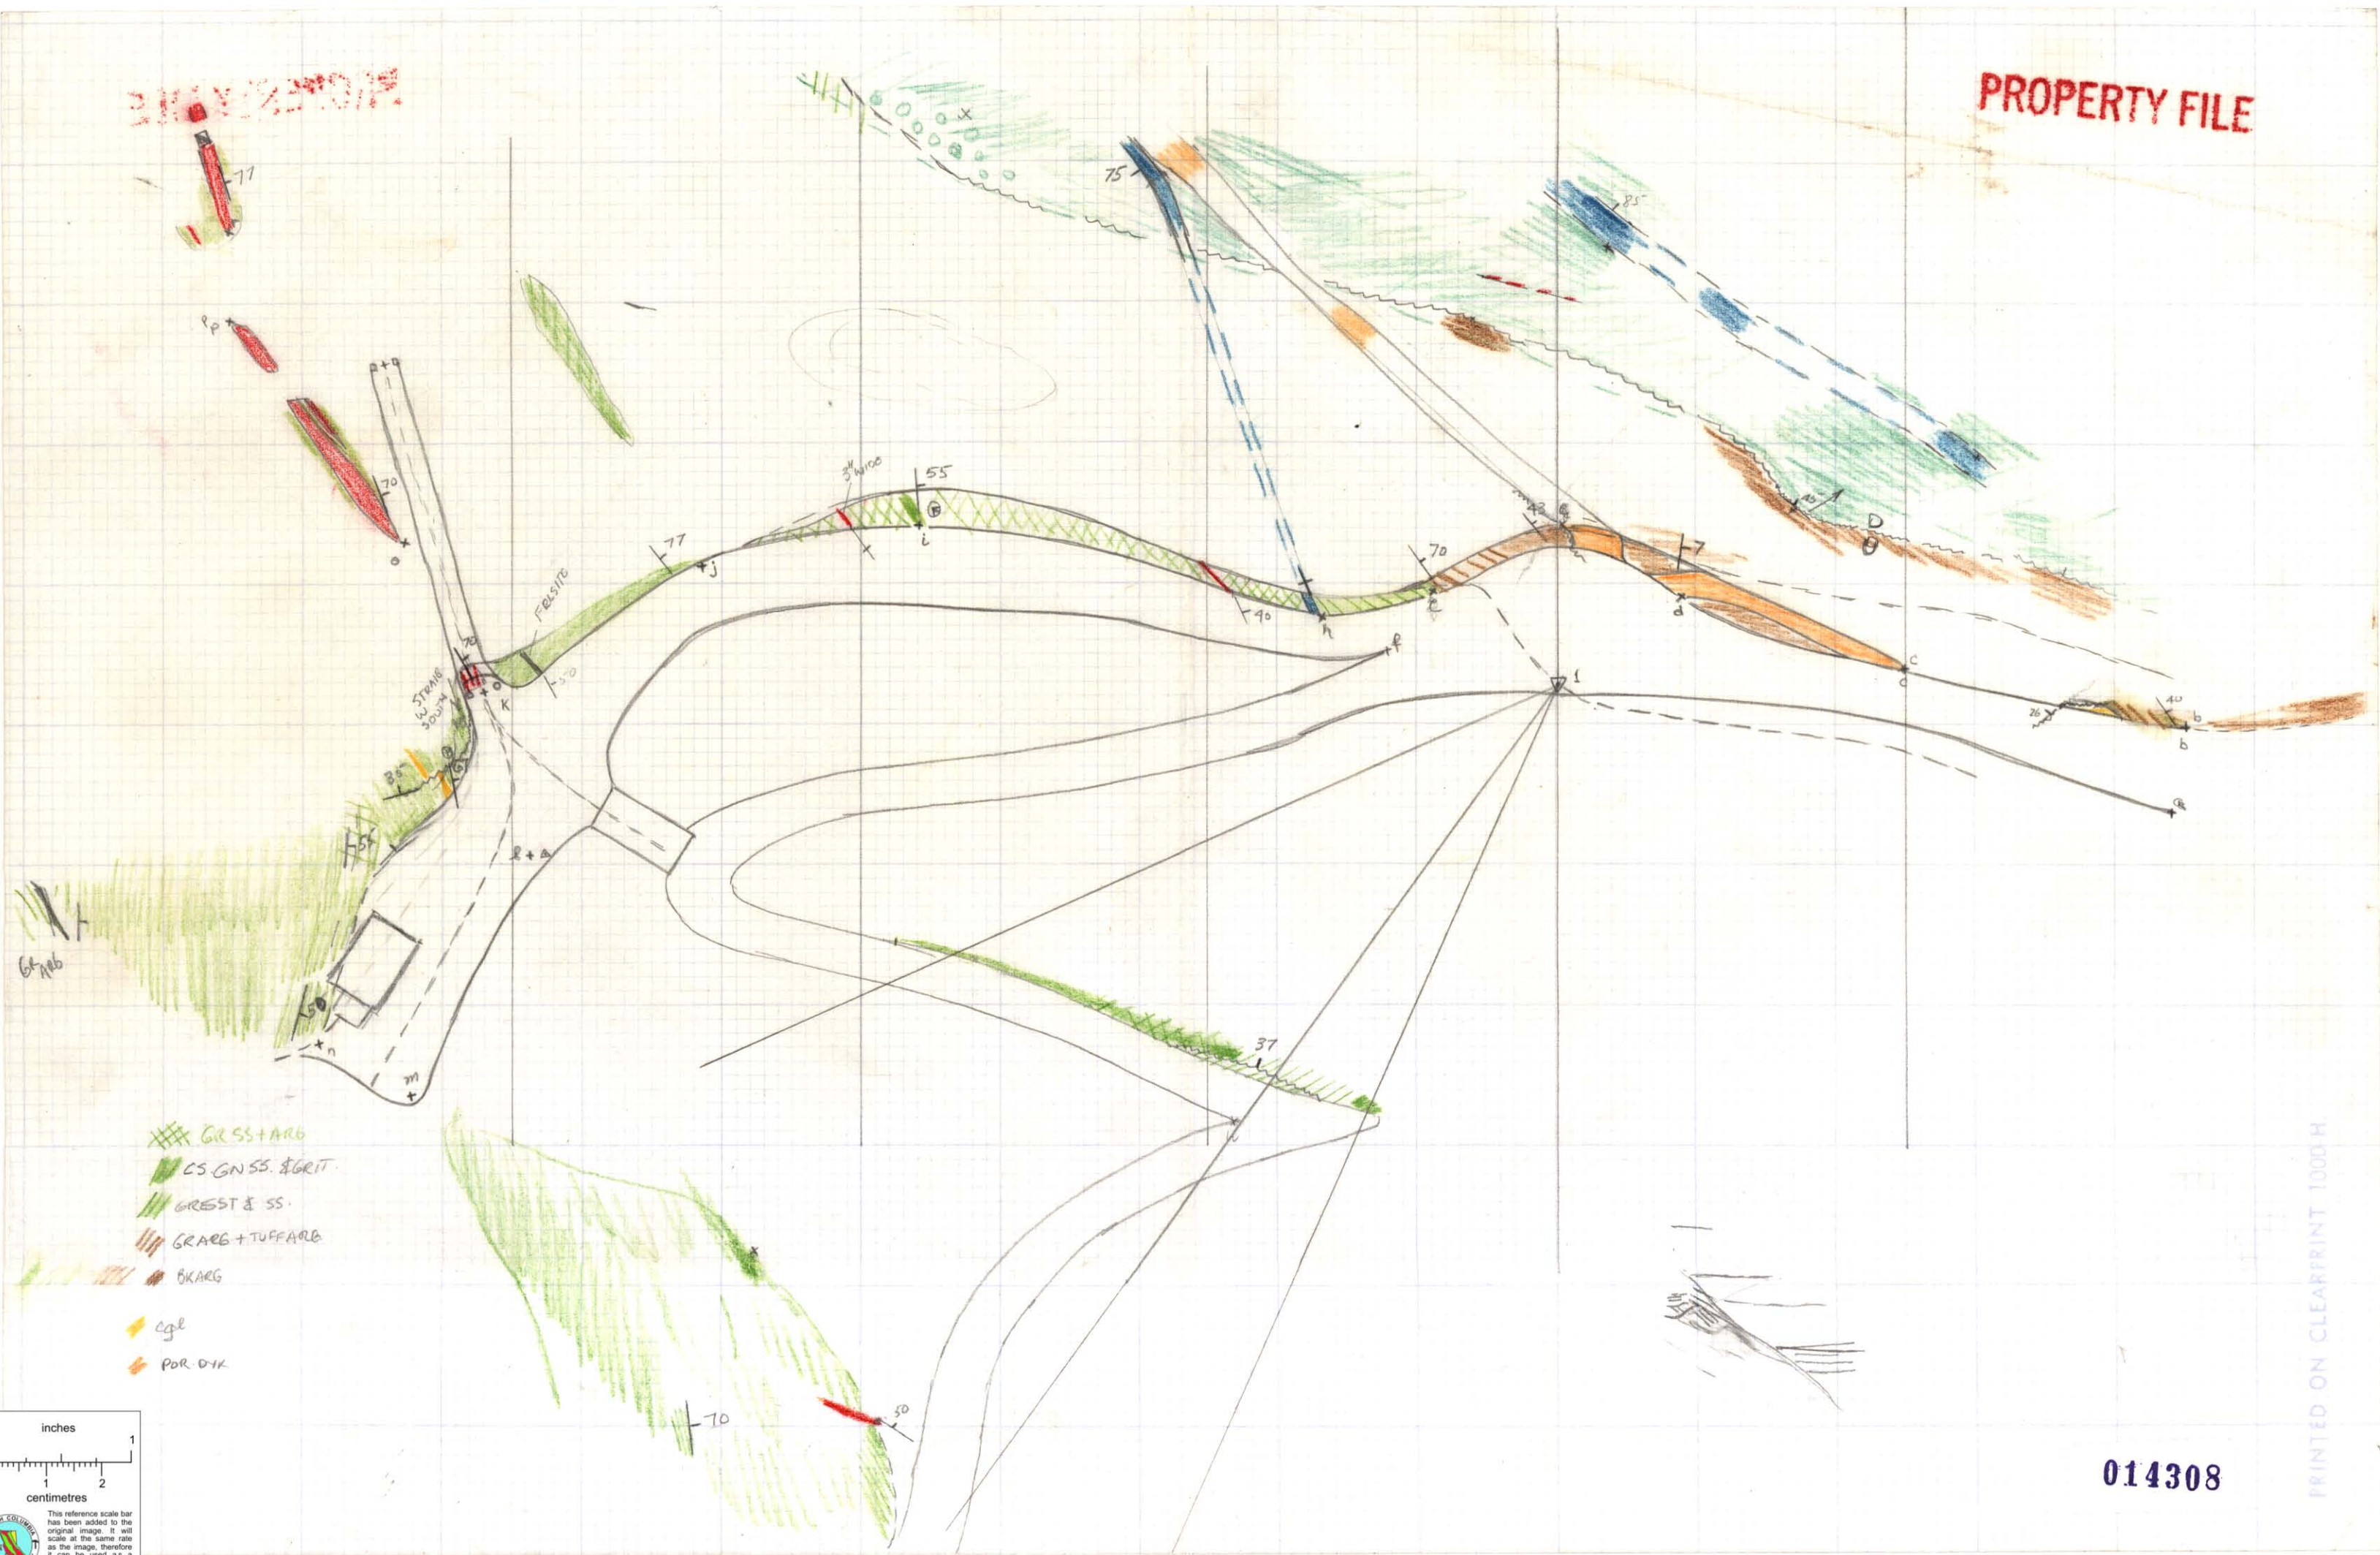

2 JULY 1920 1/4

PROPERTY FILE

- GRSS+ARG
- CS GN SS. & GRIT.
- GRST & SS.
- GRARG+TUFFARG
- BRARG
- cgl
- POB DYK

014308

PRINTED ON CLEARPRINT 1000 H.