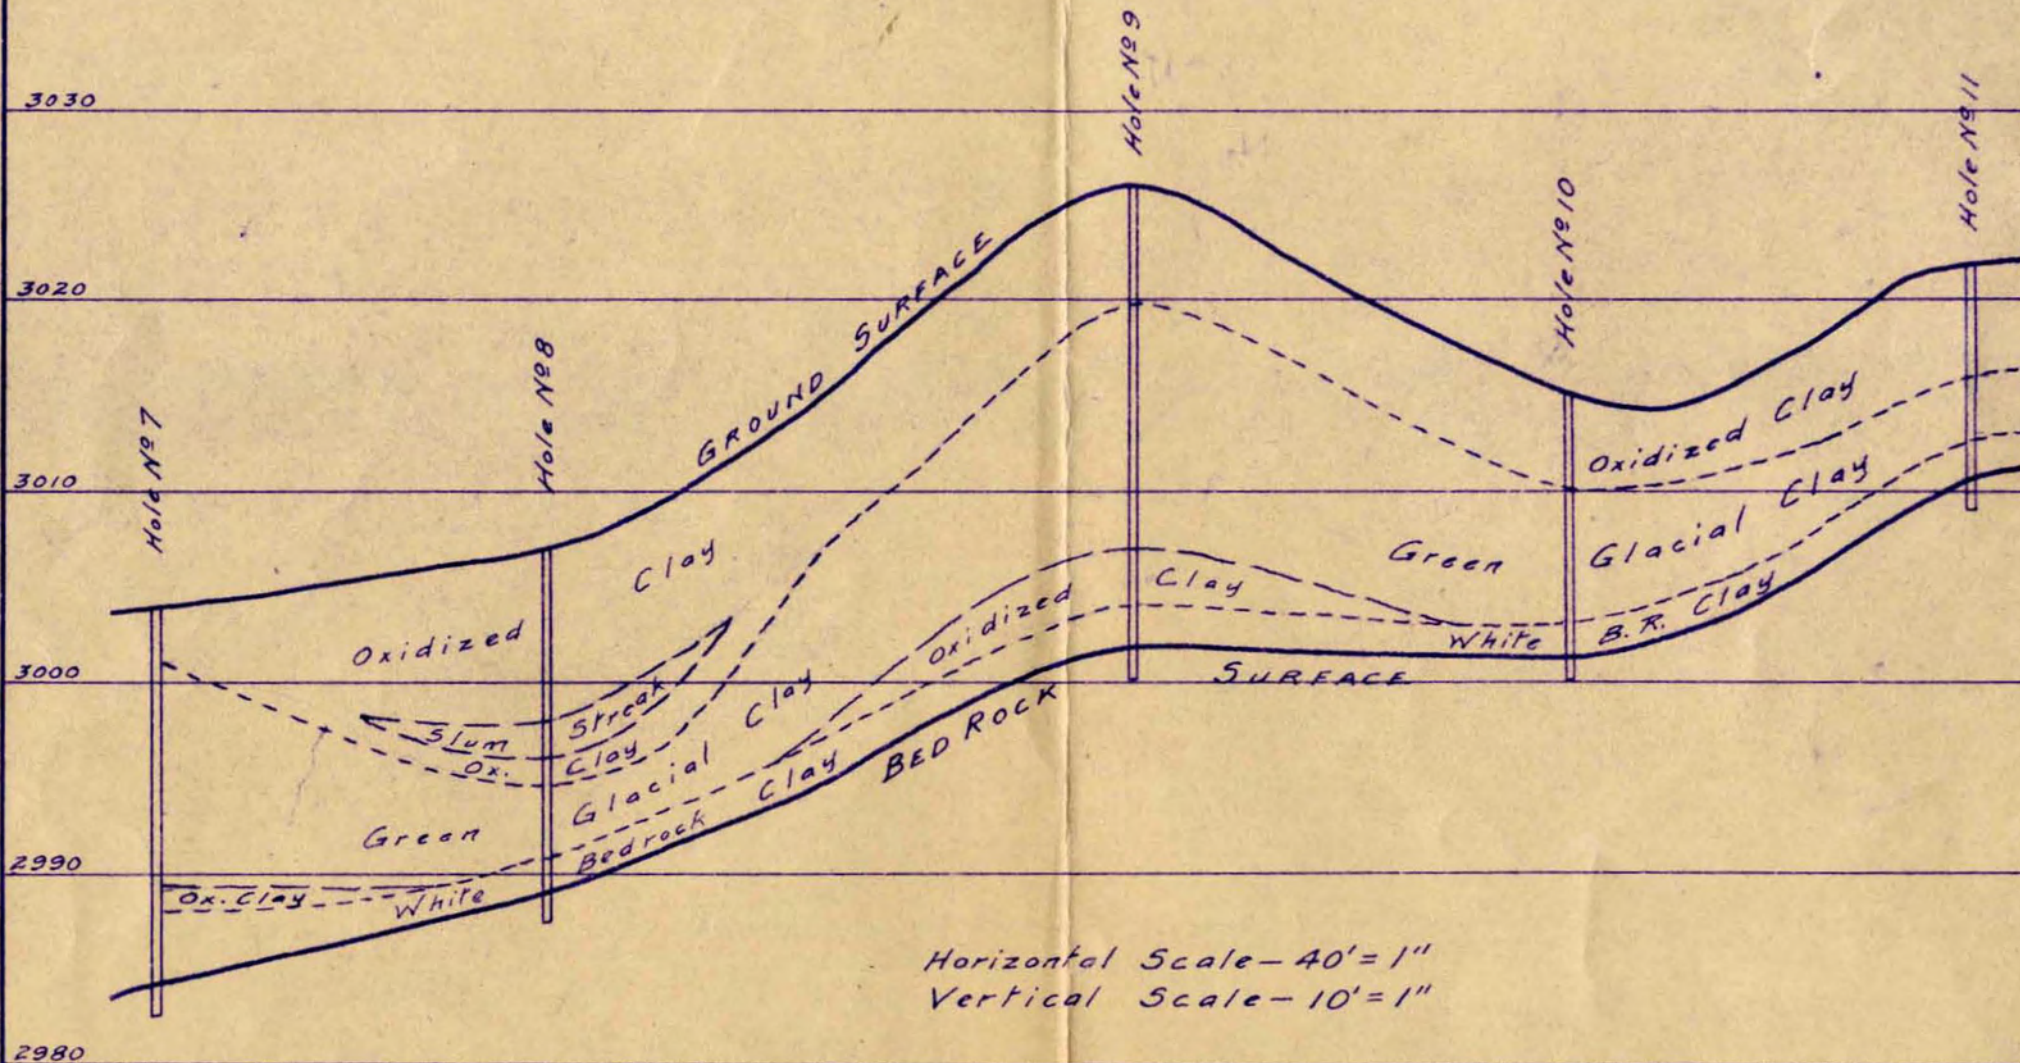

SECTION BB

Horizontal Scale - 40' = 1''
Vertical Scale - 10' = 1''

93A141
PROPERTY FILE

CEDAR CREEK PLACER GOLD CO. LTD.

014043