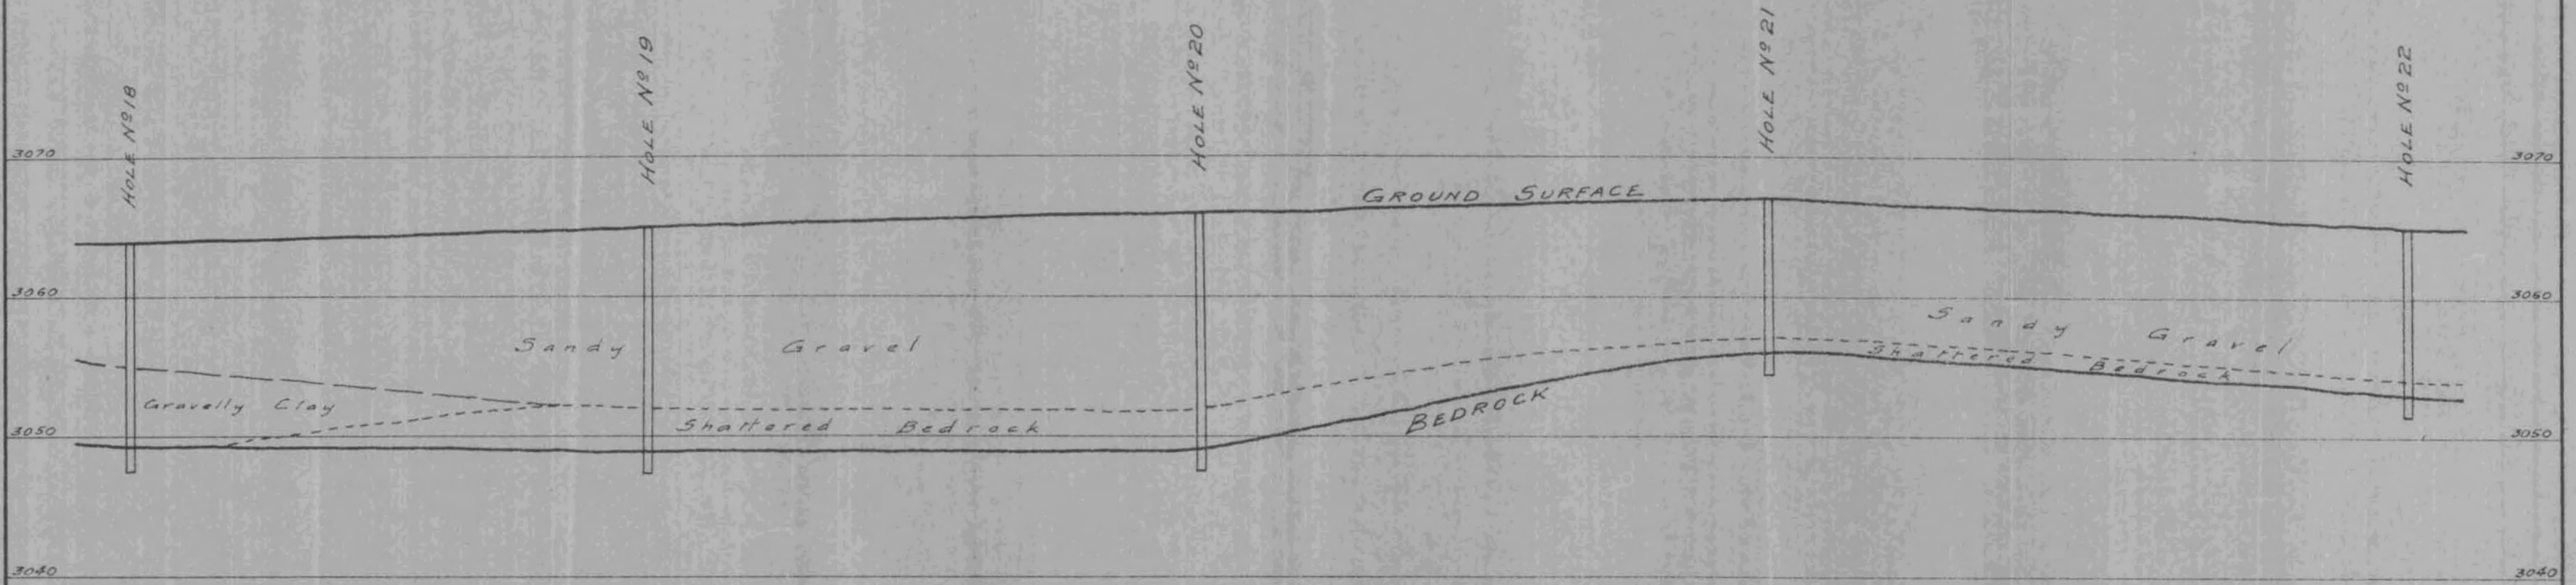

SECTION EE

Horizontal Scale - 40' = 1"  
Vertical Scale - 10' = 1"

93A141  
PROPERTY FILE

July 31<sup>st</sup>, 1931

CEDAR CREEK PLACER GOLD LTD.

014042