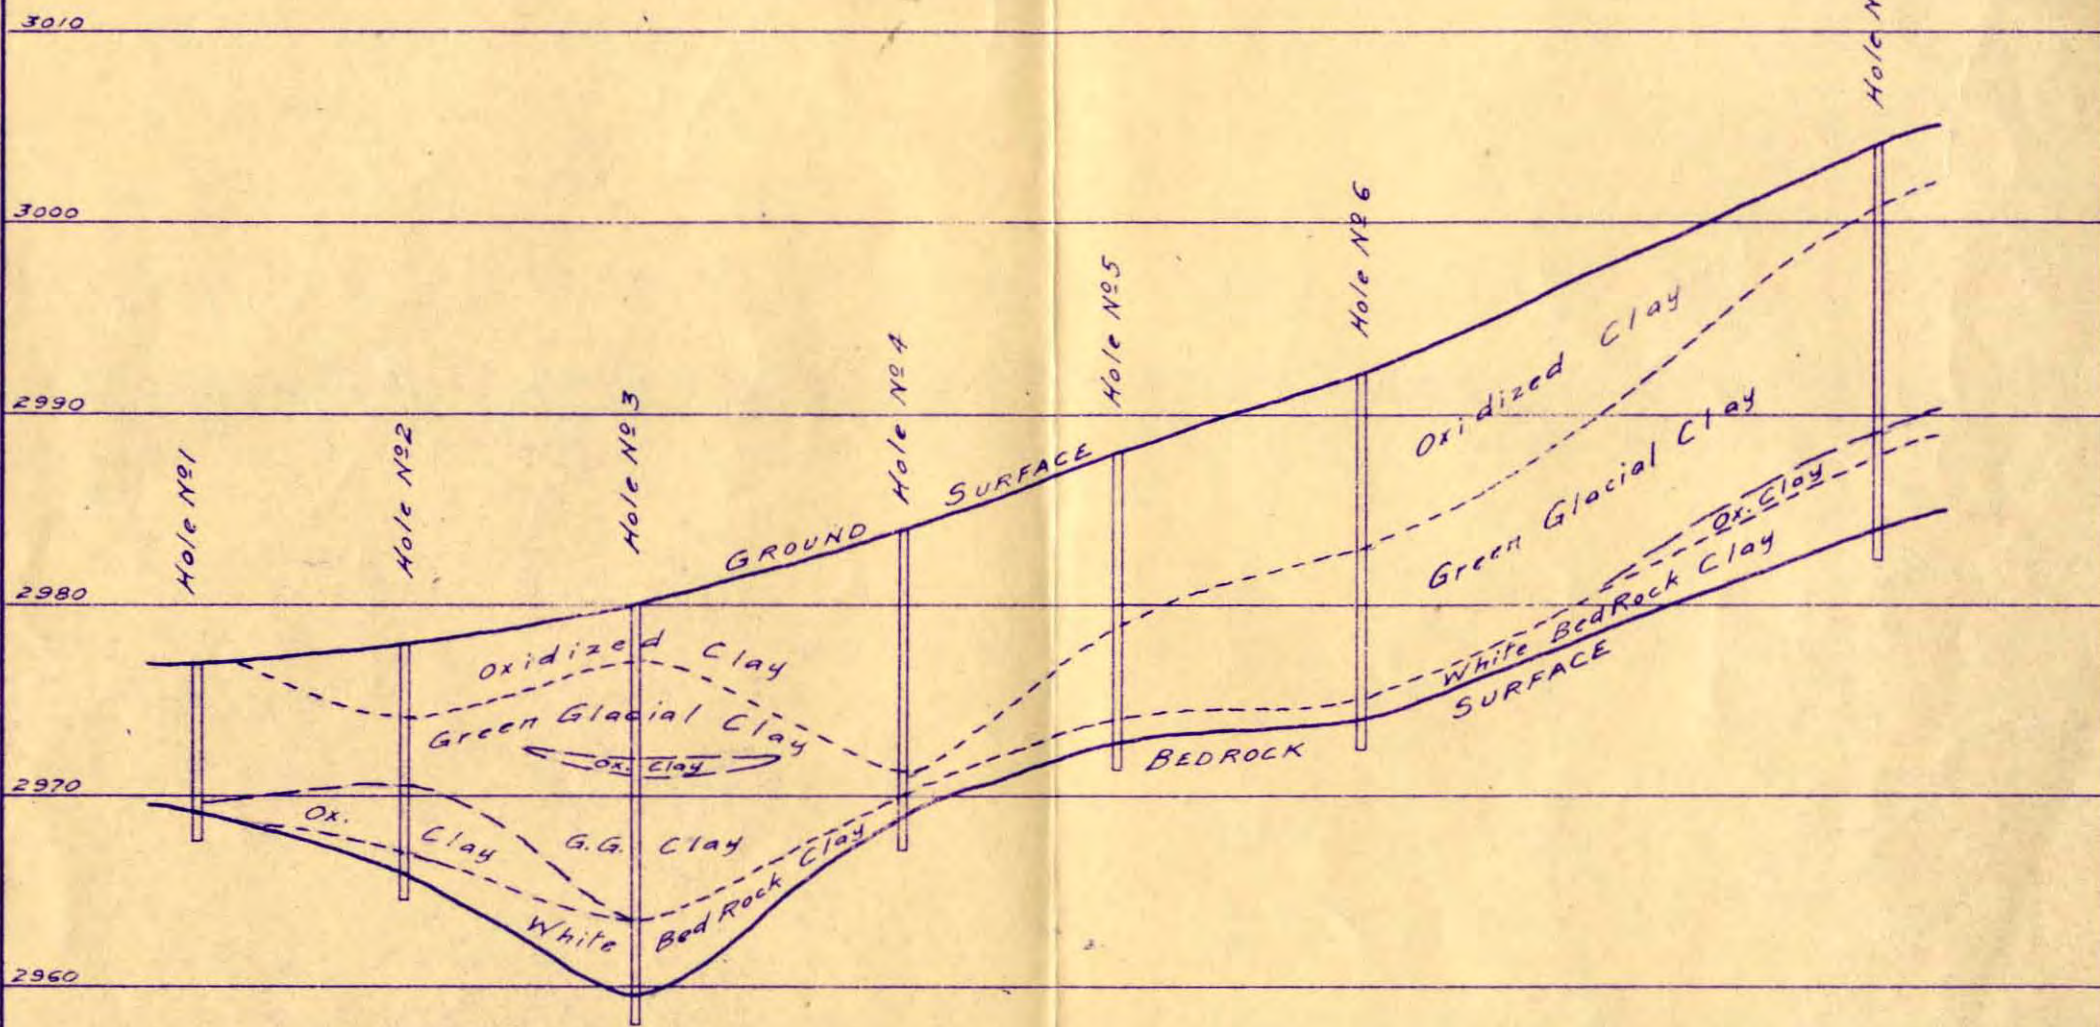

SECTION AA

Horizontal Scale - 40' = 1"
Vertical Scale - 10' = 1"

93A/11W

93A/141

PROPERTY FILE

CEDAR CREEK PLACER GOLD CO. LTD.

014039