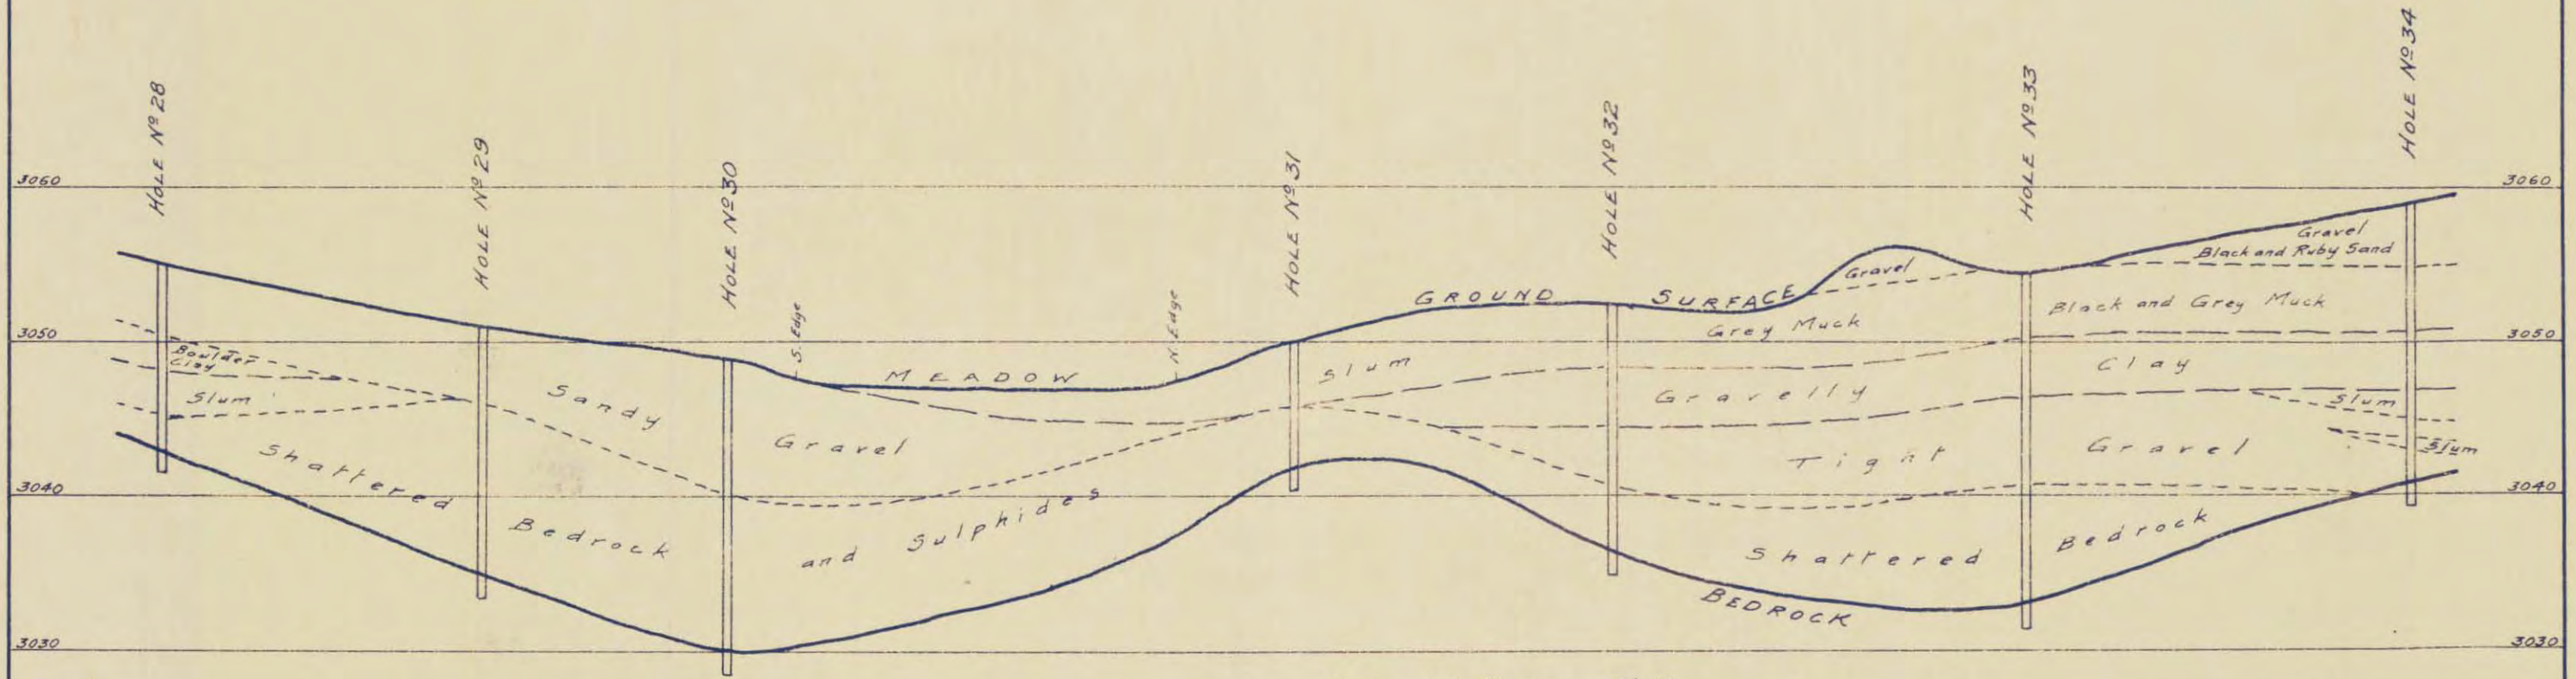

# SECTION GG

Horizontal Scale - 40' = 1"  
Vertical Scale - 10' = 1"

Aug. 10<sup>th</sup> 1931

93A141 PROPERTY FILE

014035

CEDAR CREEK PLACER GOLD LTD.