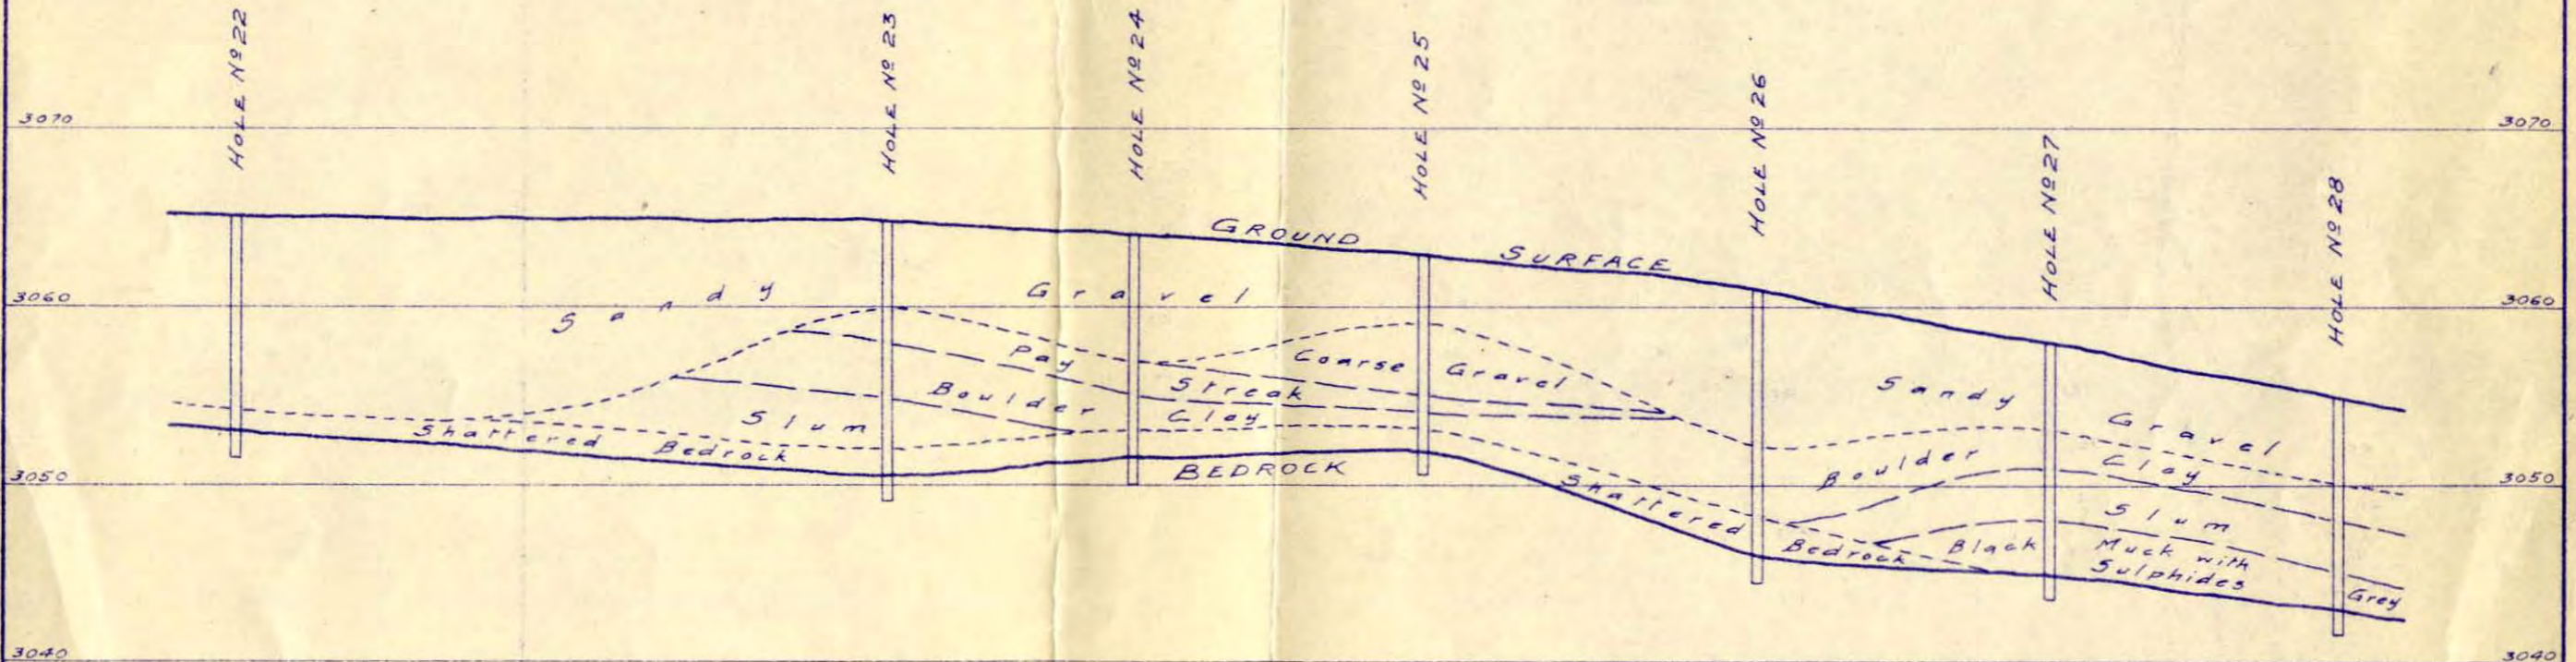

SECTION FF

Horizontal Scale - 40' = 1"  
Vertical Scale - 10' = 1"

93A141  
**PROPERTY FILE**

CEDAR CREEK PLACER GOLD LTD.

July 31<sup>st</sup>, 1931

014031