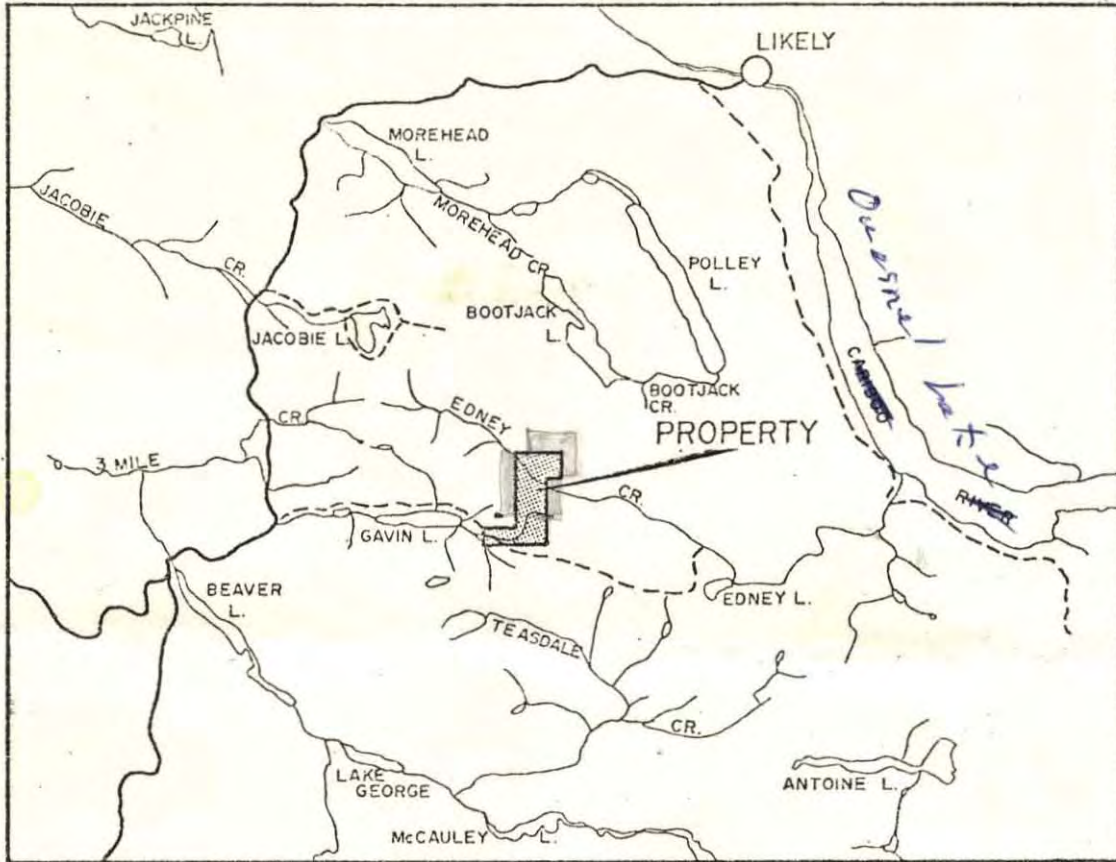

93A/5, PROPERTY FILE
GAVIN LAKE PLACER
MI #

93A059

GAVEX GOLD MINES LTD.
LOCATION MAP

*Amas
Kallack
Highland irrigation*

013948