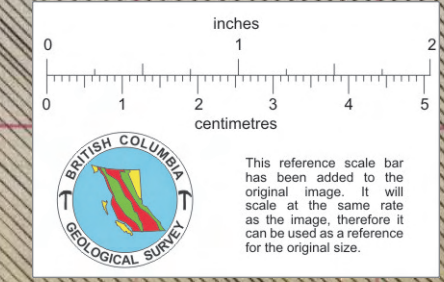

93A/1264W

Bullion, B.C.

Longitudinal Section
 Horizontal Scale 80 feet to 1-inch
 Vertical Scale 40 feet to 1-inch

PROPERTY FILE