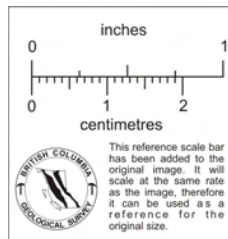

005
93A024
013799 PROPERTY FILE