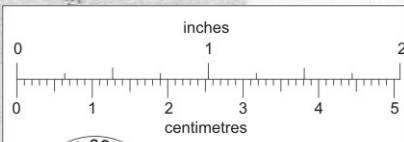

93A001
BOSS MTN

This reference scale bar has been added to the original image. It will scale at the same rate as the image, therefore it can be used as a reference for the original size.

013752