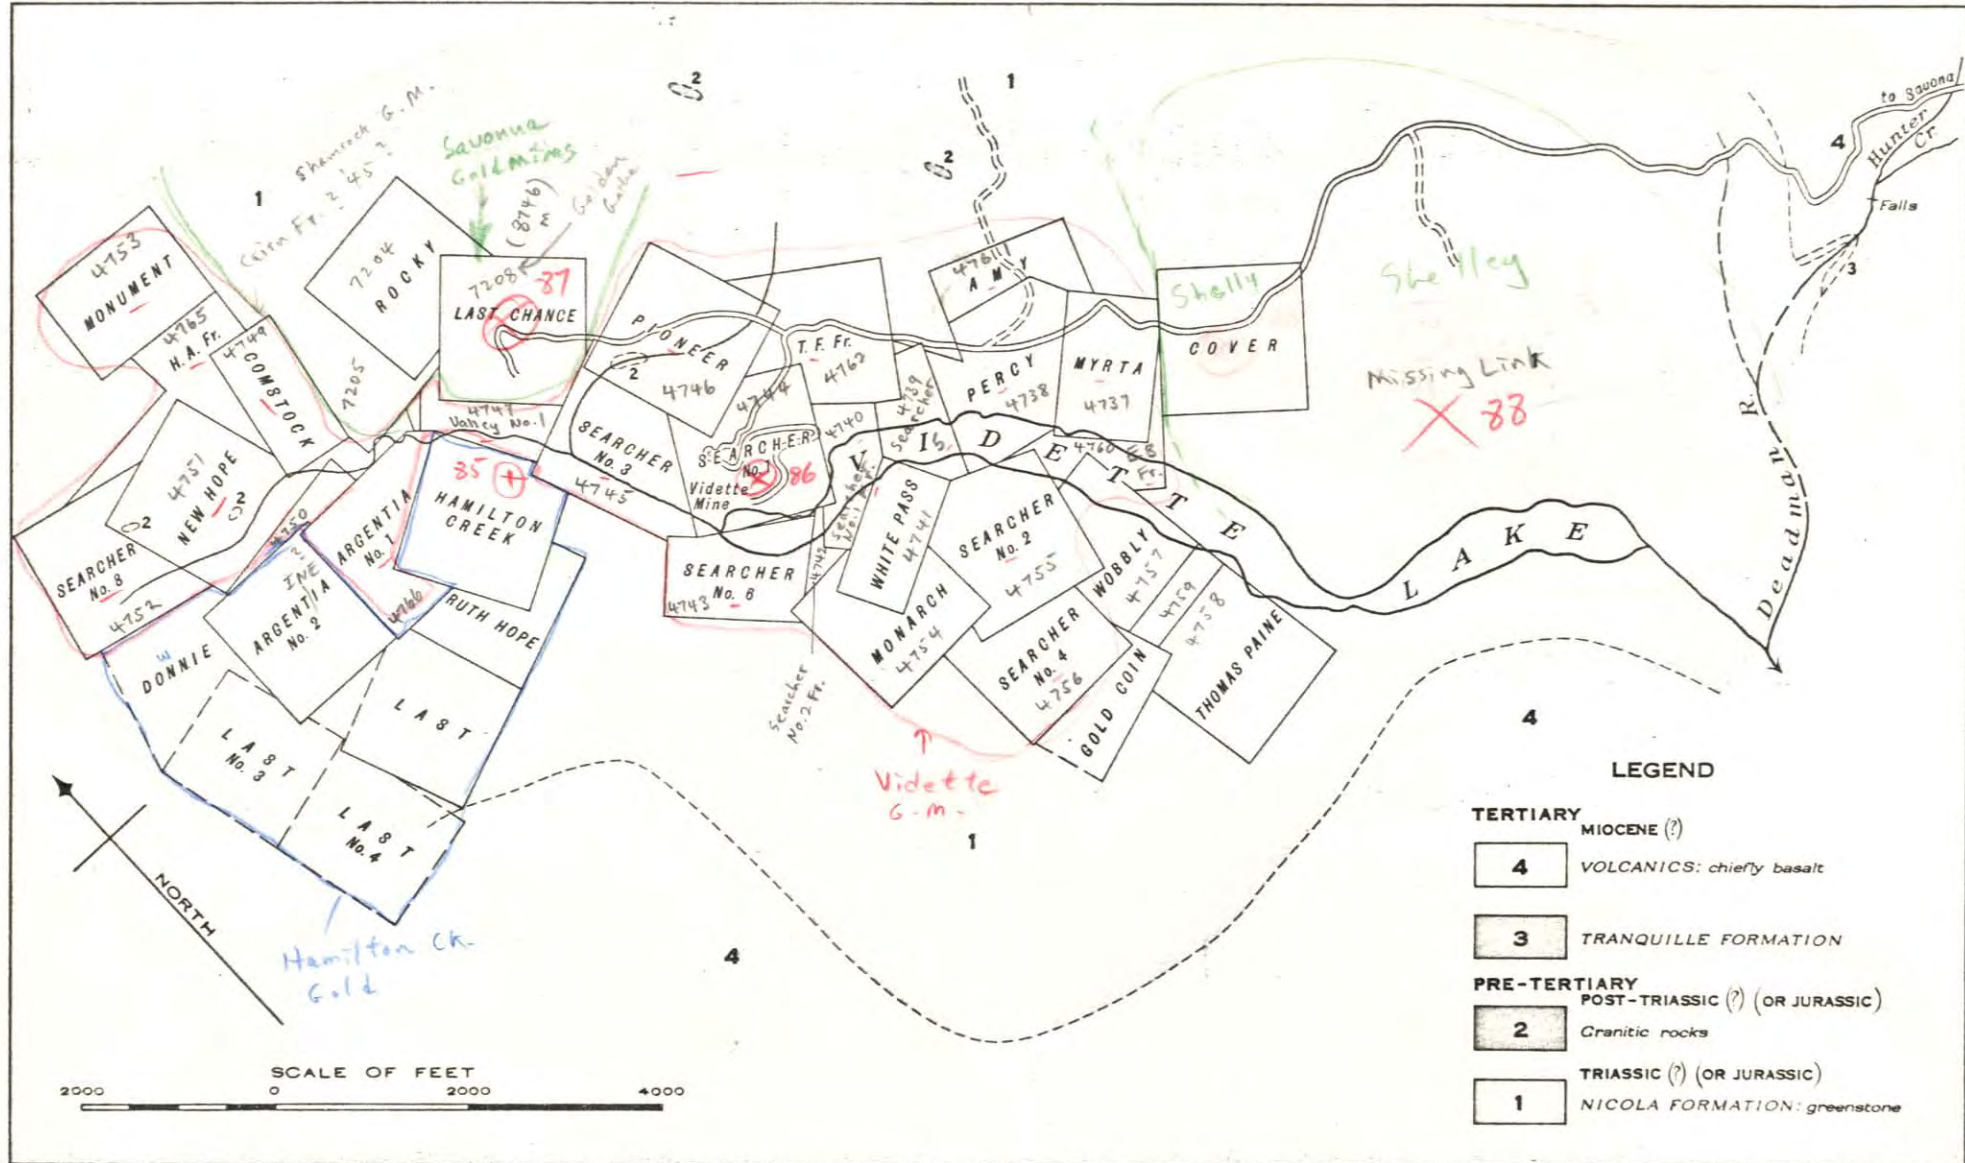

BUREAU OF ECONOMIC GEOLOGY, DEPARTMENT OF MINES, CANADA.

PUBLICATION NO. 2390
VIDETTE LAKE AREA
LILLOOET DISTRICT, BRITISH COLUMBIA.

013584