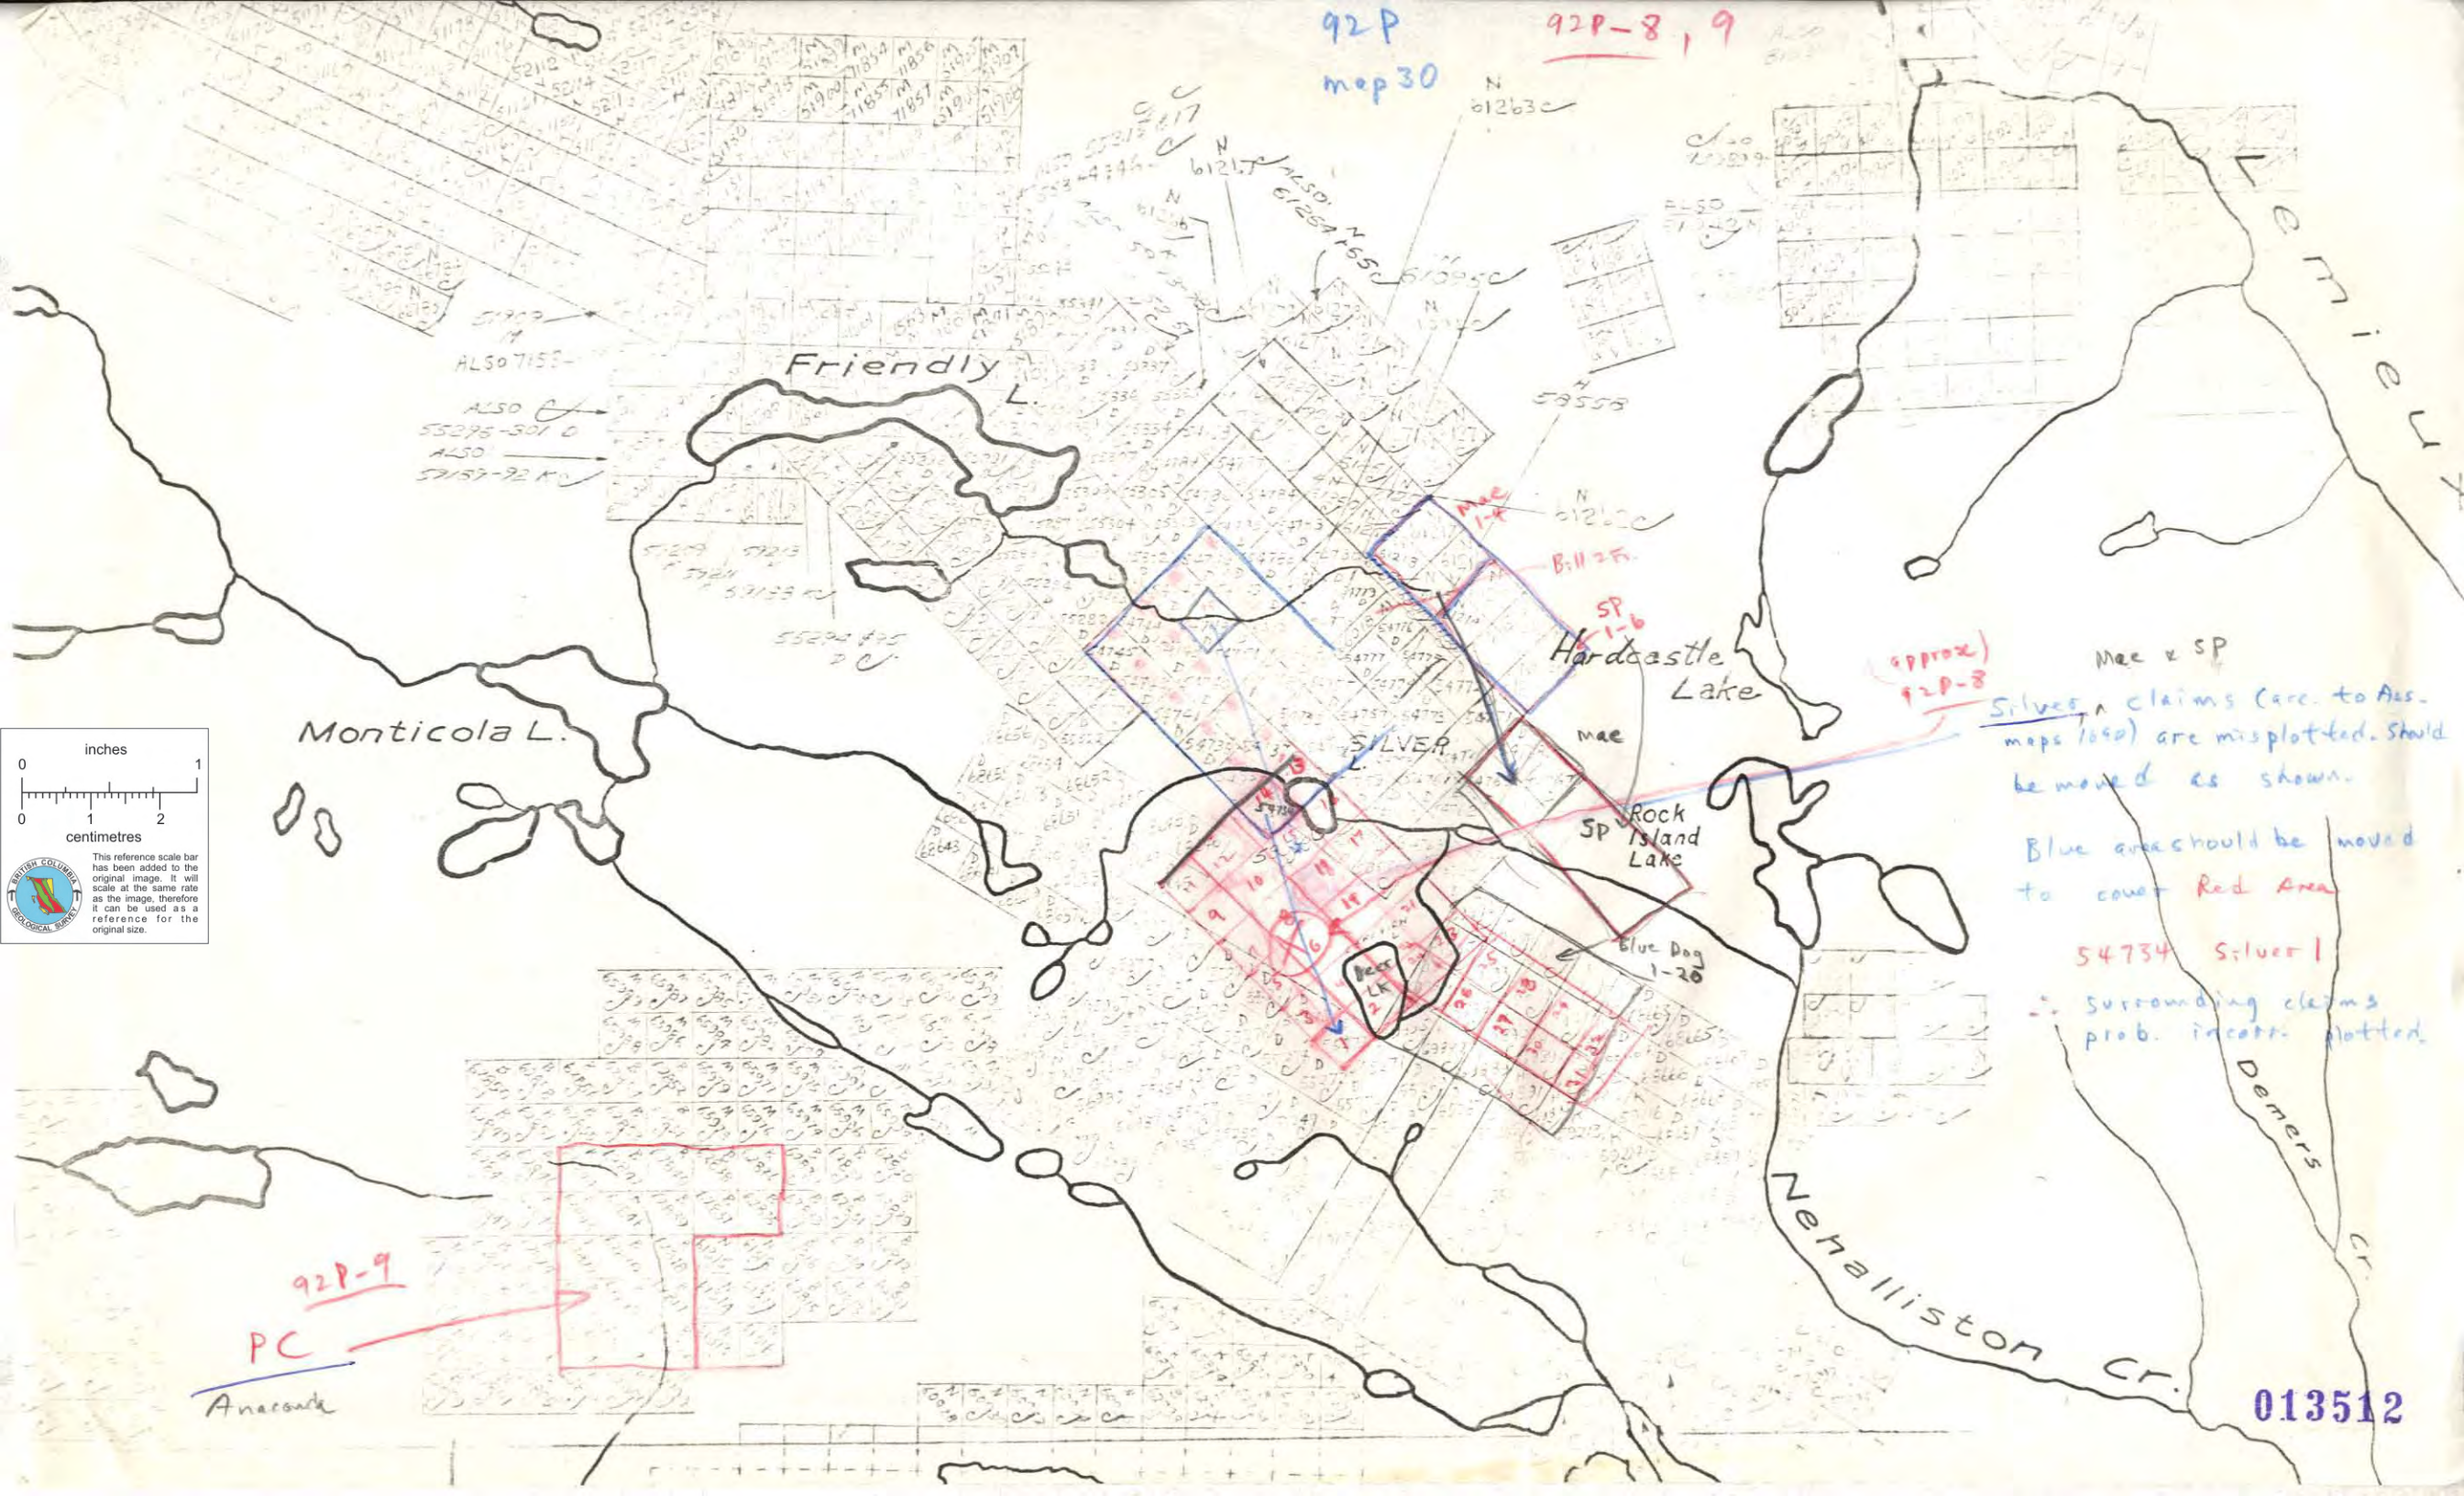

92P
map 30
92P-8, 9

ALSO 7153-
ALSO C
55275-501 0
ALSO
57157-92 K

(approx) 92P-8
Mae & SP
Silver claims (acc. to Ass. maps 1090) are misplotted. Should be moved as shown.
Blue area should be moved to cover Red Area
54734 Silver 1
surrounding claims prob. incorr. plotted.

92P-9
PC
Anaconda

013512