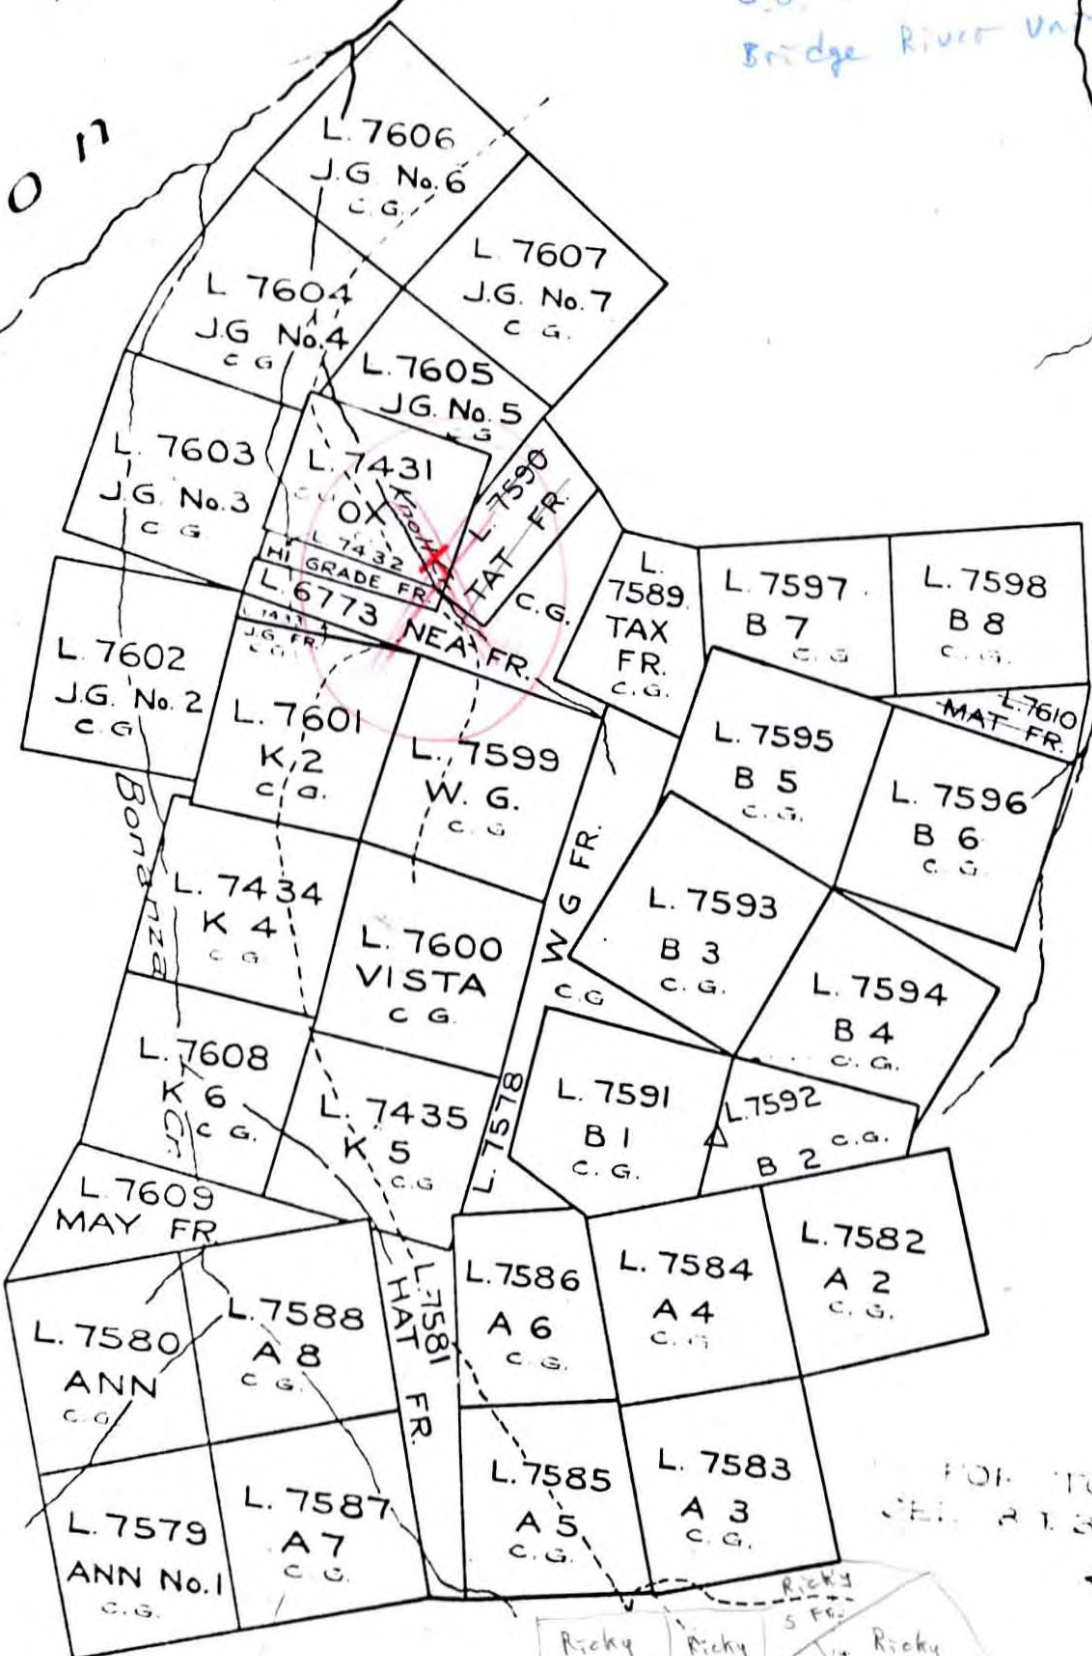

920-26

920/2W

CVJ 8/70

Tyughton cr

Bonanza cr

CR

C.G.'s all owned by Bridge River United M.L CVJ 8/70

30 n

FOR TOPOGRAPHY
CEL. B. 134 4 5 1 2 3

1" = 1500'

51°00'

013248

0223268
L.8048
BOB No.5
C.G.
L.8049

L.6838
NORTHERN

Ricky 2
25495#
(170)
Ricky 1
Ricky 9