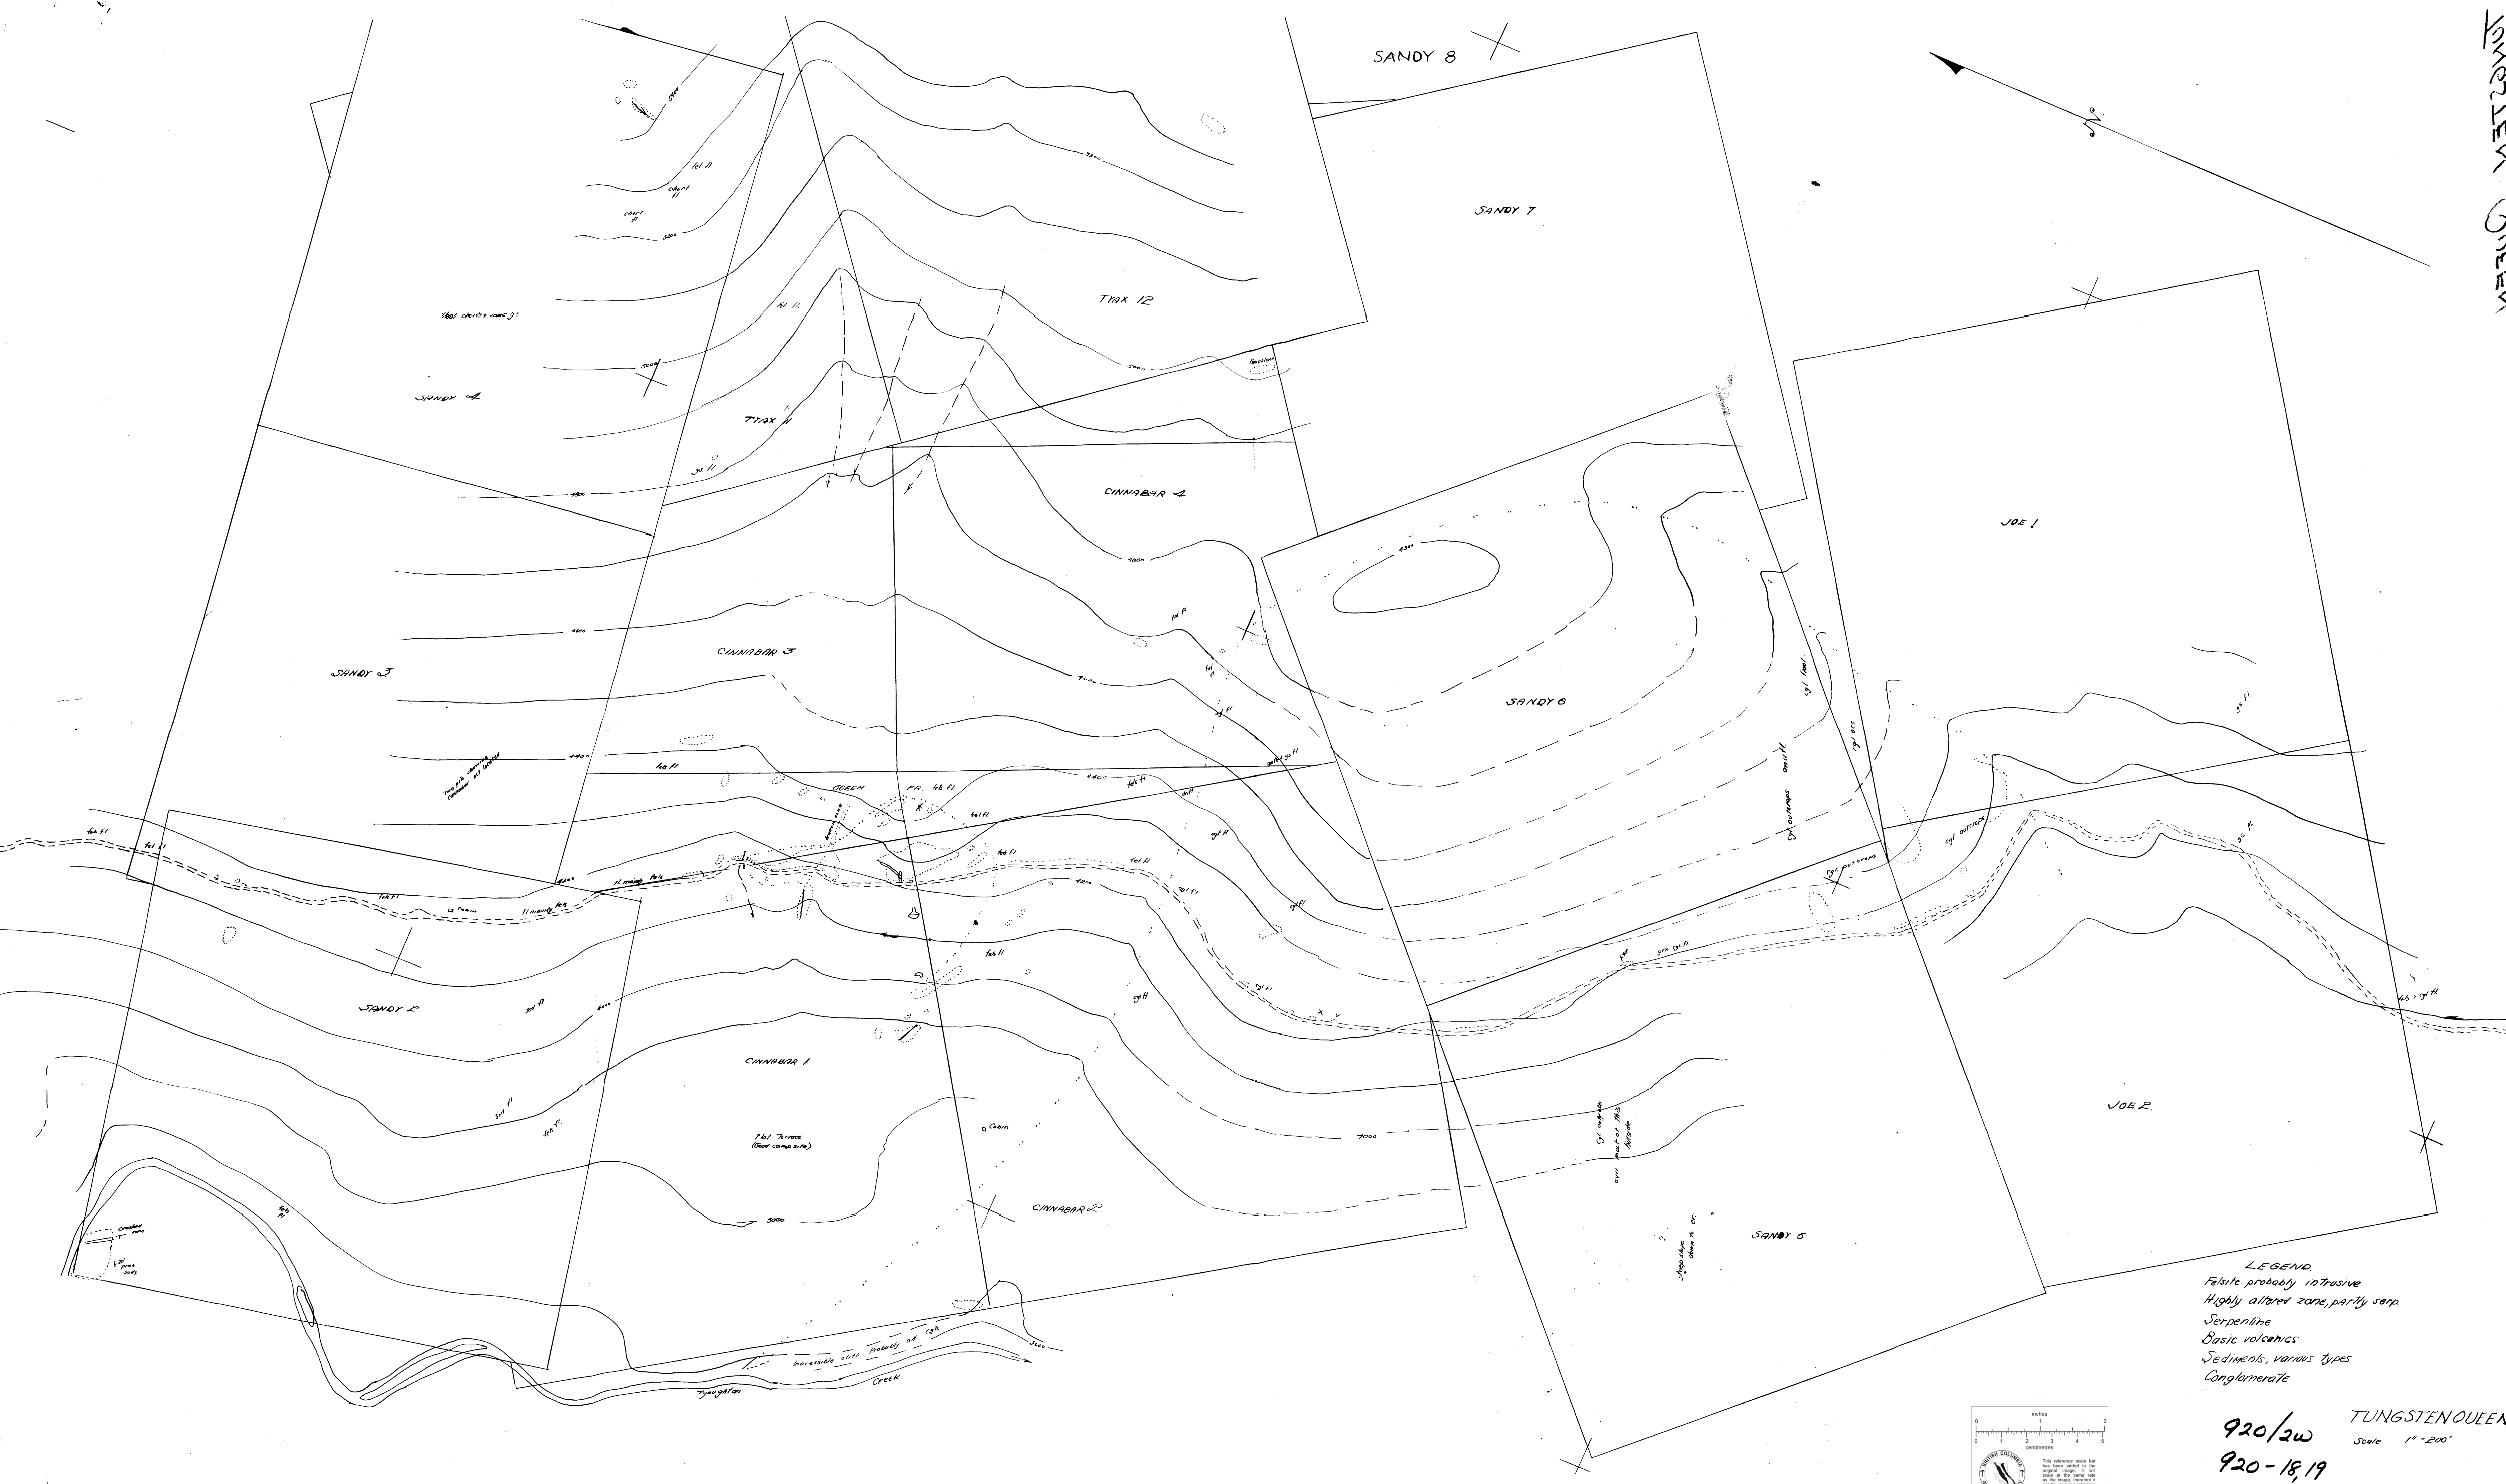

Scale = 1" = 200'
TUNGSTEN QUEEN

LEGEND
Felsite probably intrusive
Highly altered zone, partly serp
Serpentine
Basic volcanics
Sediments, various types
Conglomerate

920/2w TUNGSTEN QUEEN
920-18,19 Scale 1" = 200'

1920S-06
PROPERTY FILE

013180