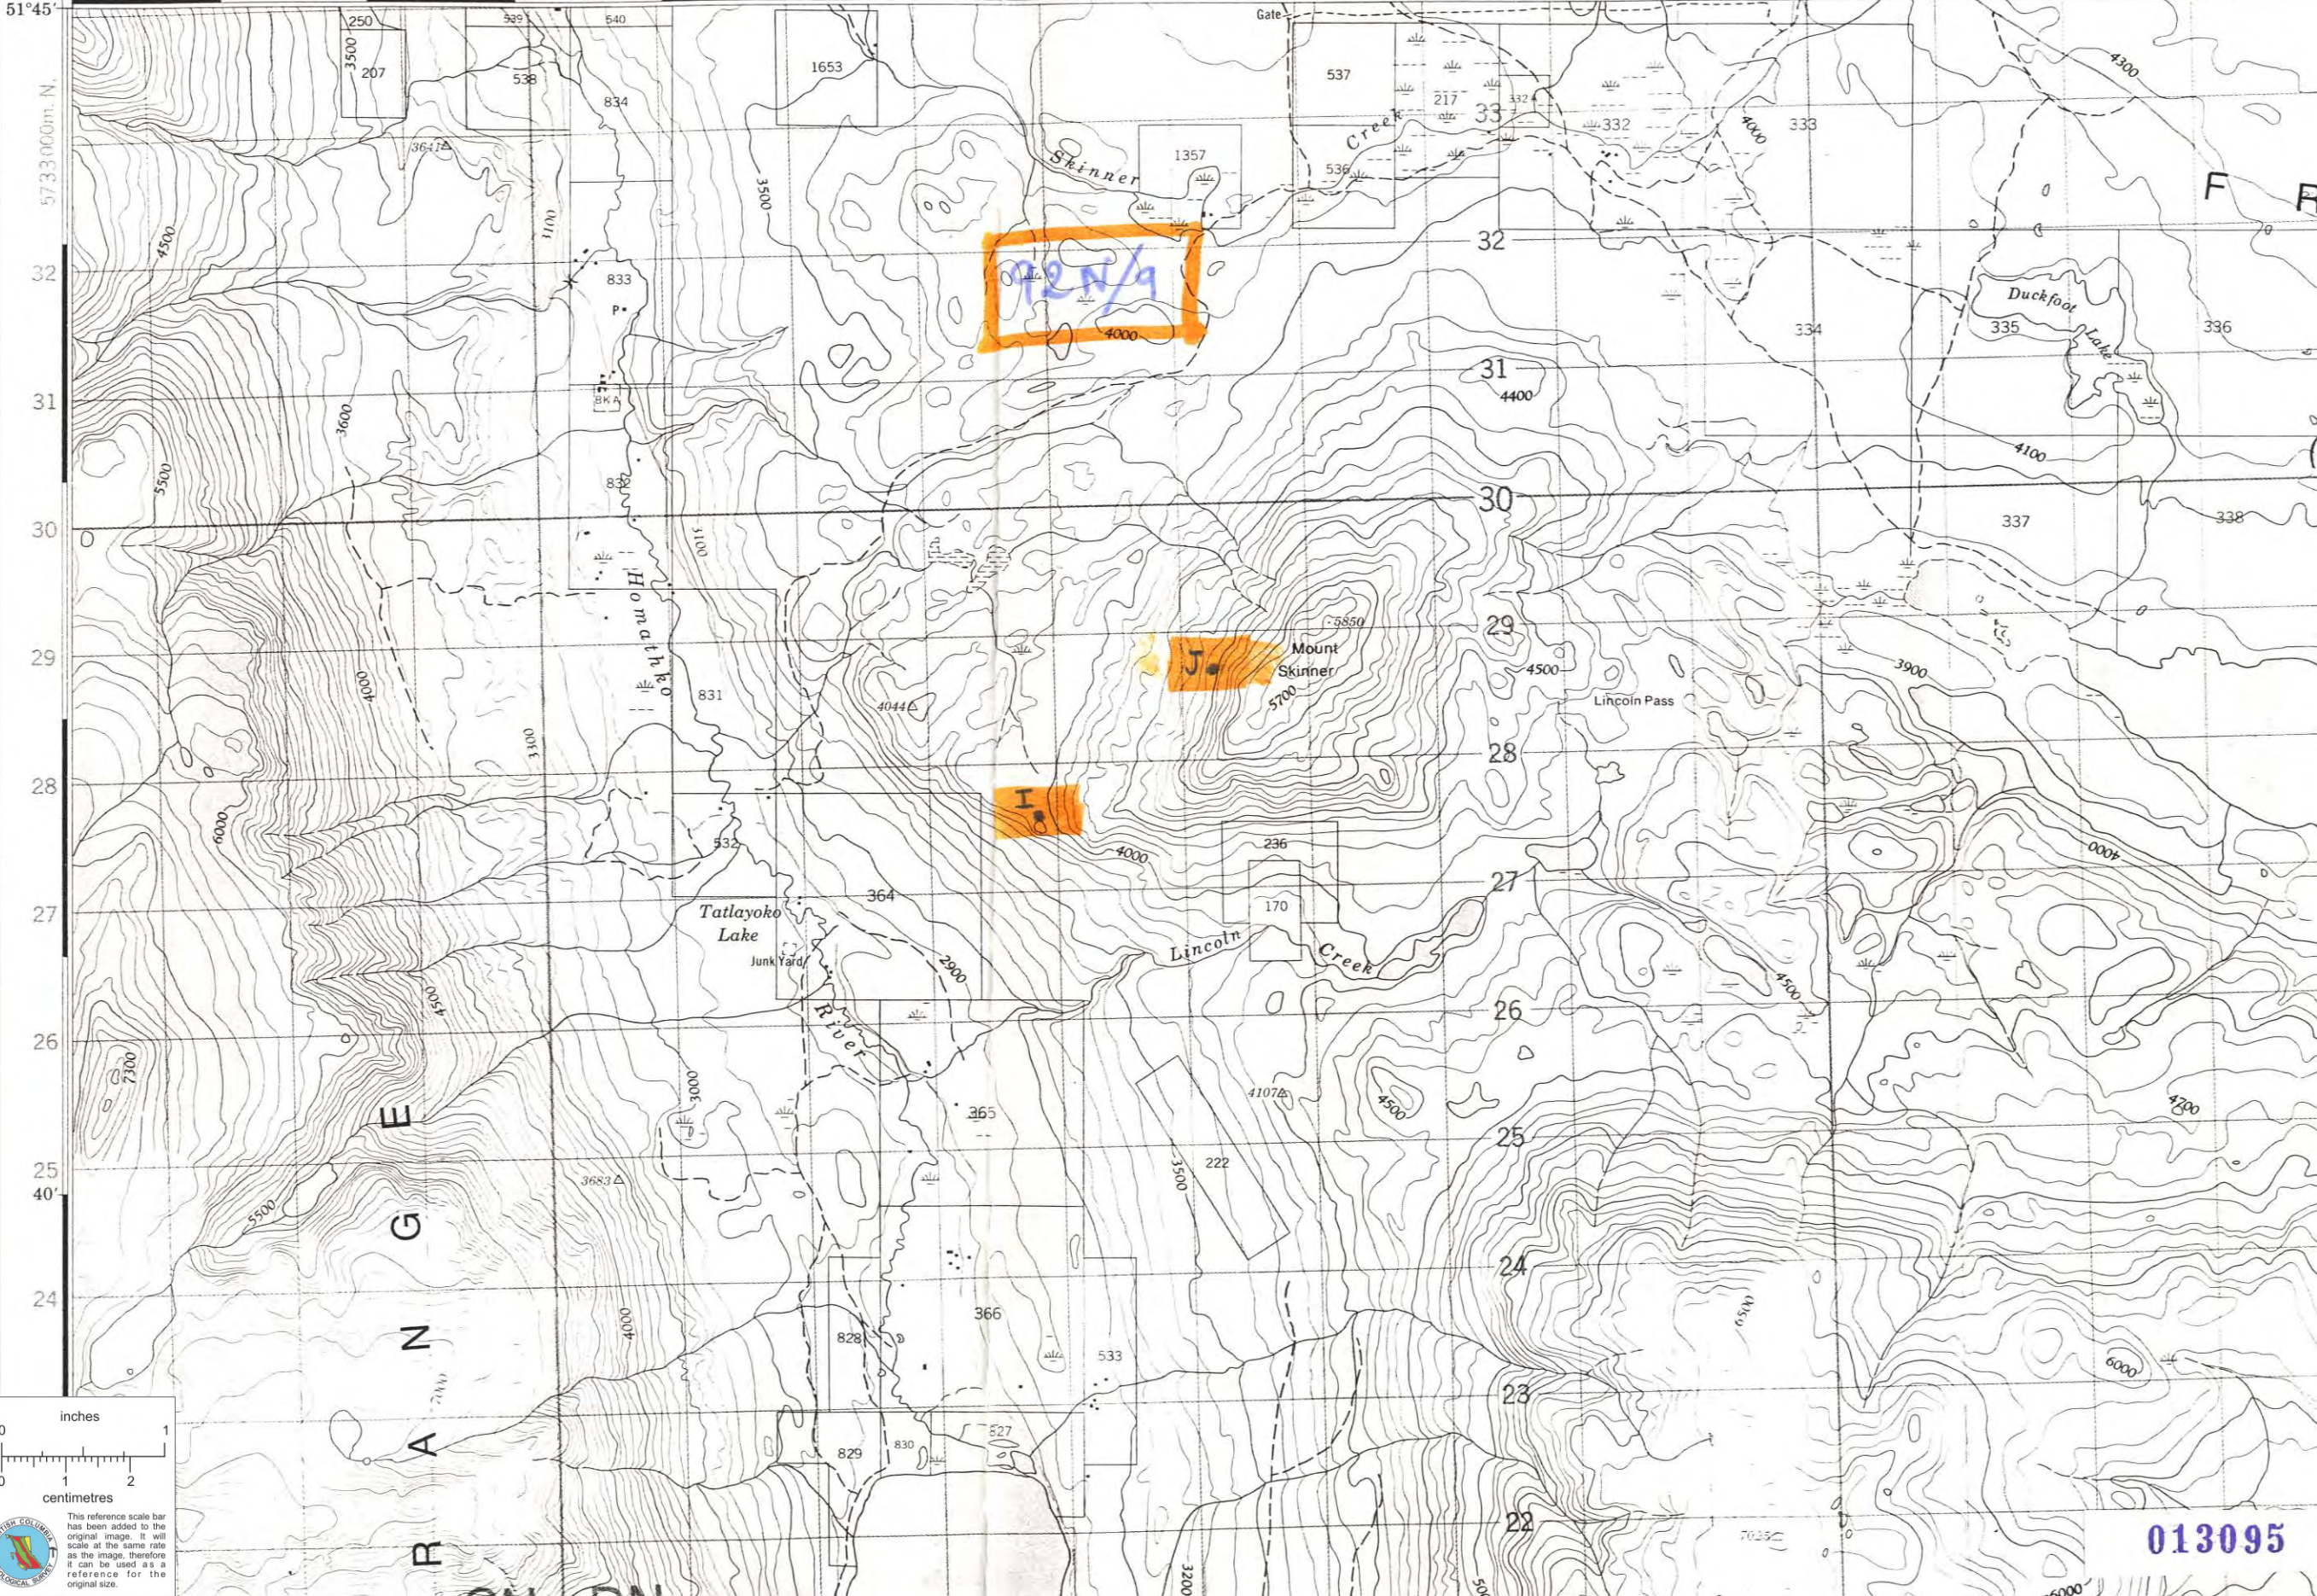

Tatlayoko Lake 22 km

Tatlayoko Lake 32 km

124°30'39.7800m. E. 98 99 400 01 02 25' 03 04 05 06 07 20' 09 10 11 12 13 15' 1

This reference scale bar has been added to the original image. It will scale at the same rate as the image, therefore it can be used as a reference for the original size.

013095