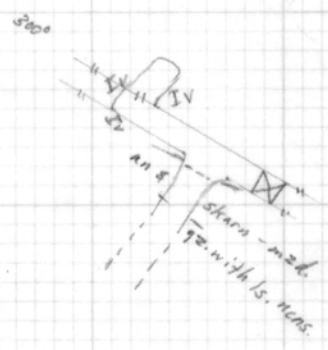

1
N

Not tied in to sheet 1;
distances est

superimpose over
sheet 1

PROPERTY FILE

Caldonia - sheet 2
1" = 40'

012925

92L061 + 209.