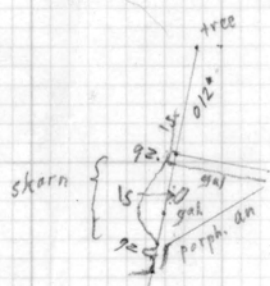

1
N

Not tied in to sheet 1;
distances est

superimpose over
sheet 1

PROPERTY FILE

Caldonia - sheet 2
1" = 40'

012925

92L061 + 209.