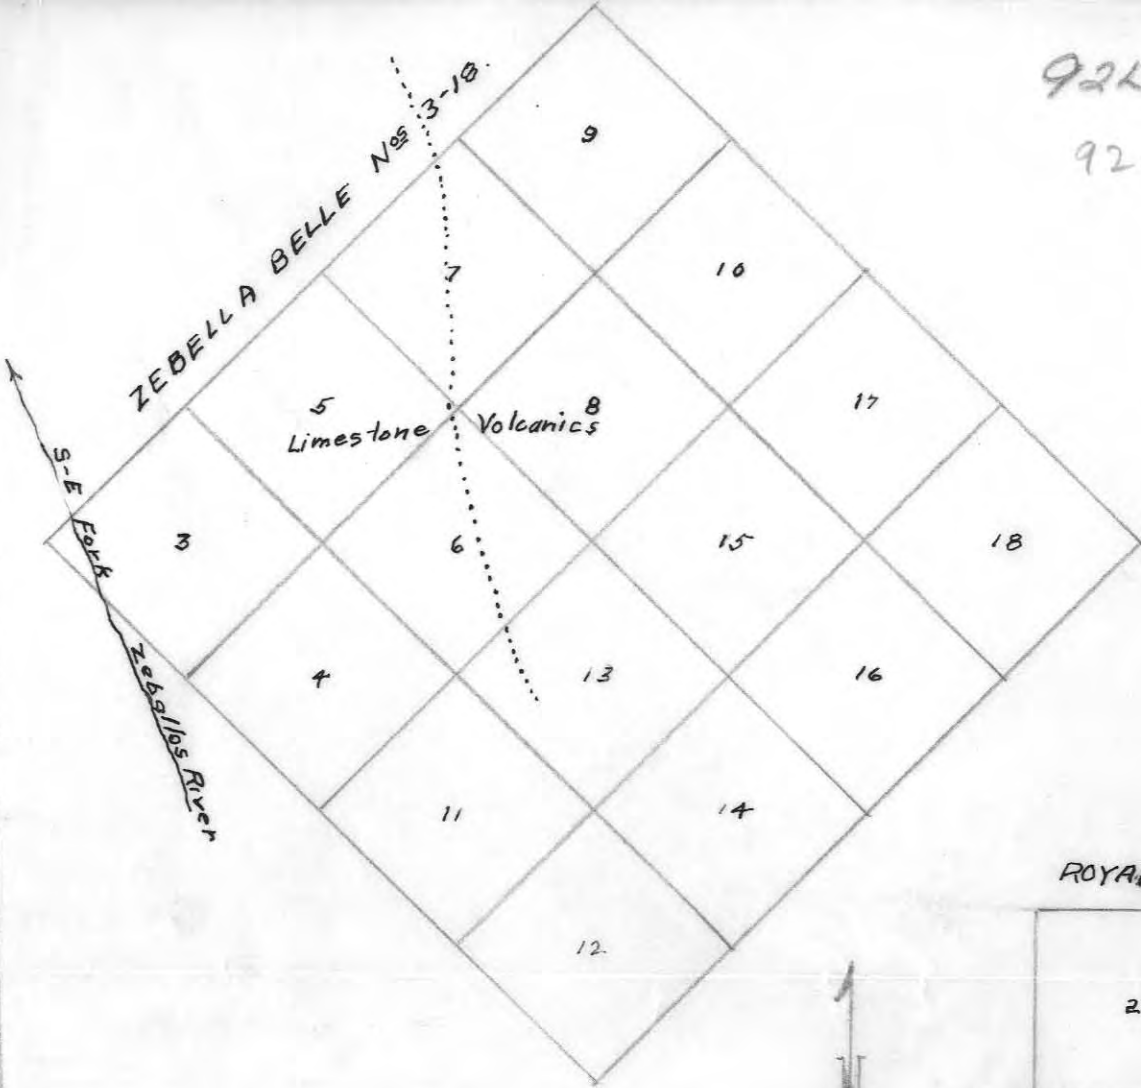

92L/2W

92L-149

ROYAL FLUSH Nos 1-4

ZEBALLOS DOME CLAIMS

ZEBALLOS B.C.
1" = 1500'

NOTE: Relative position of Groups is not shown Correctly. Nov. 1938

012539