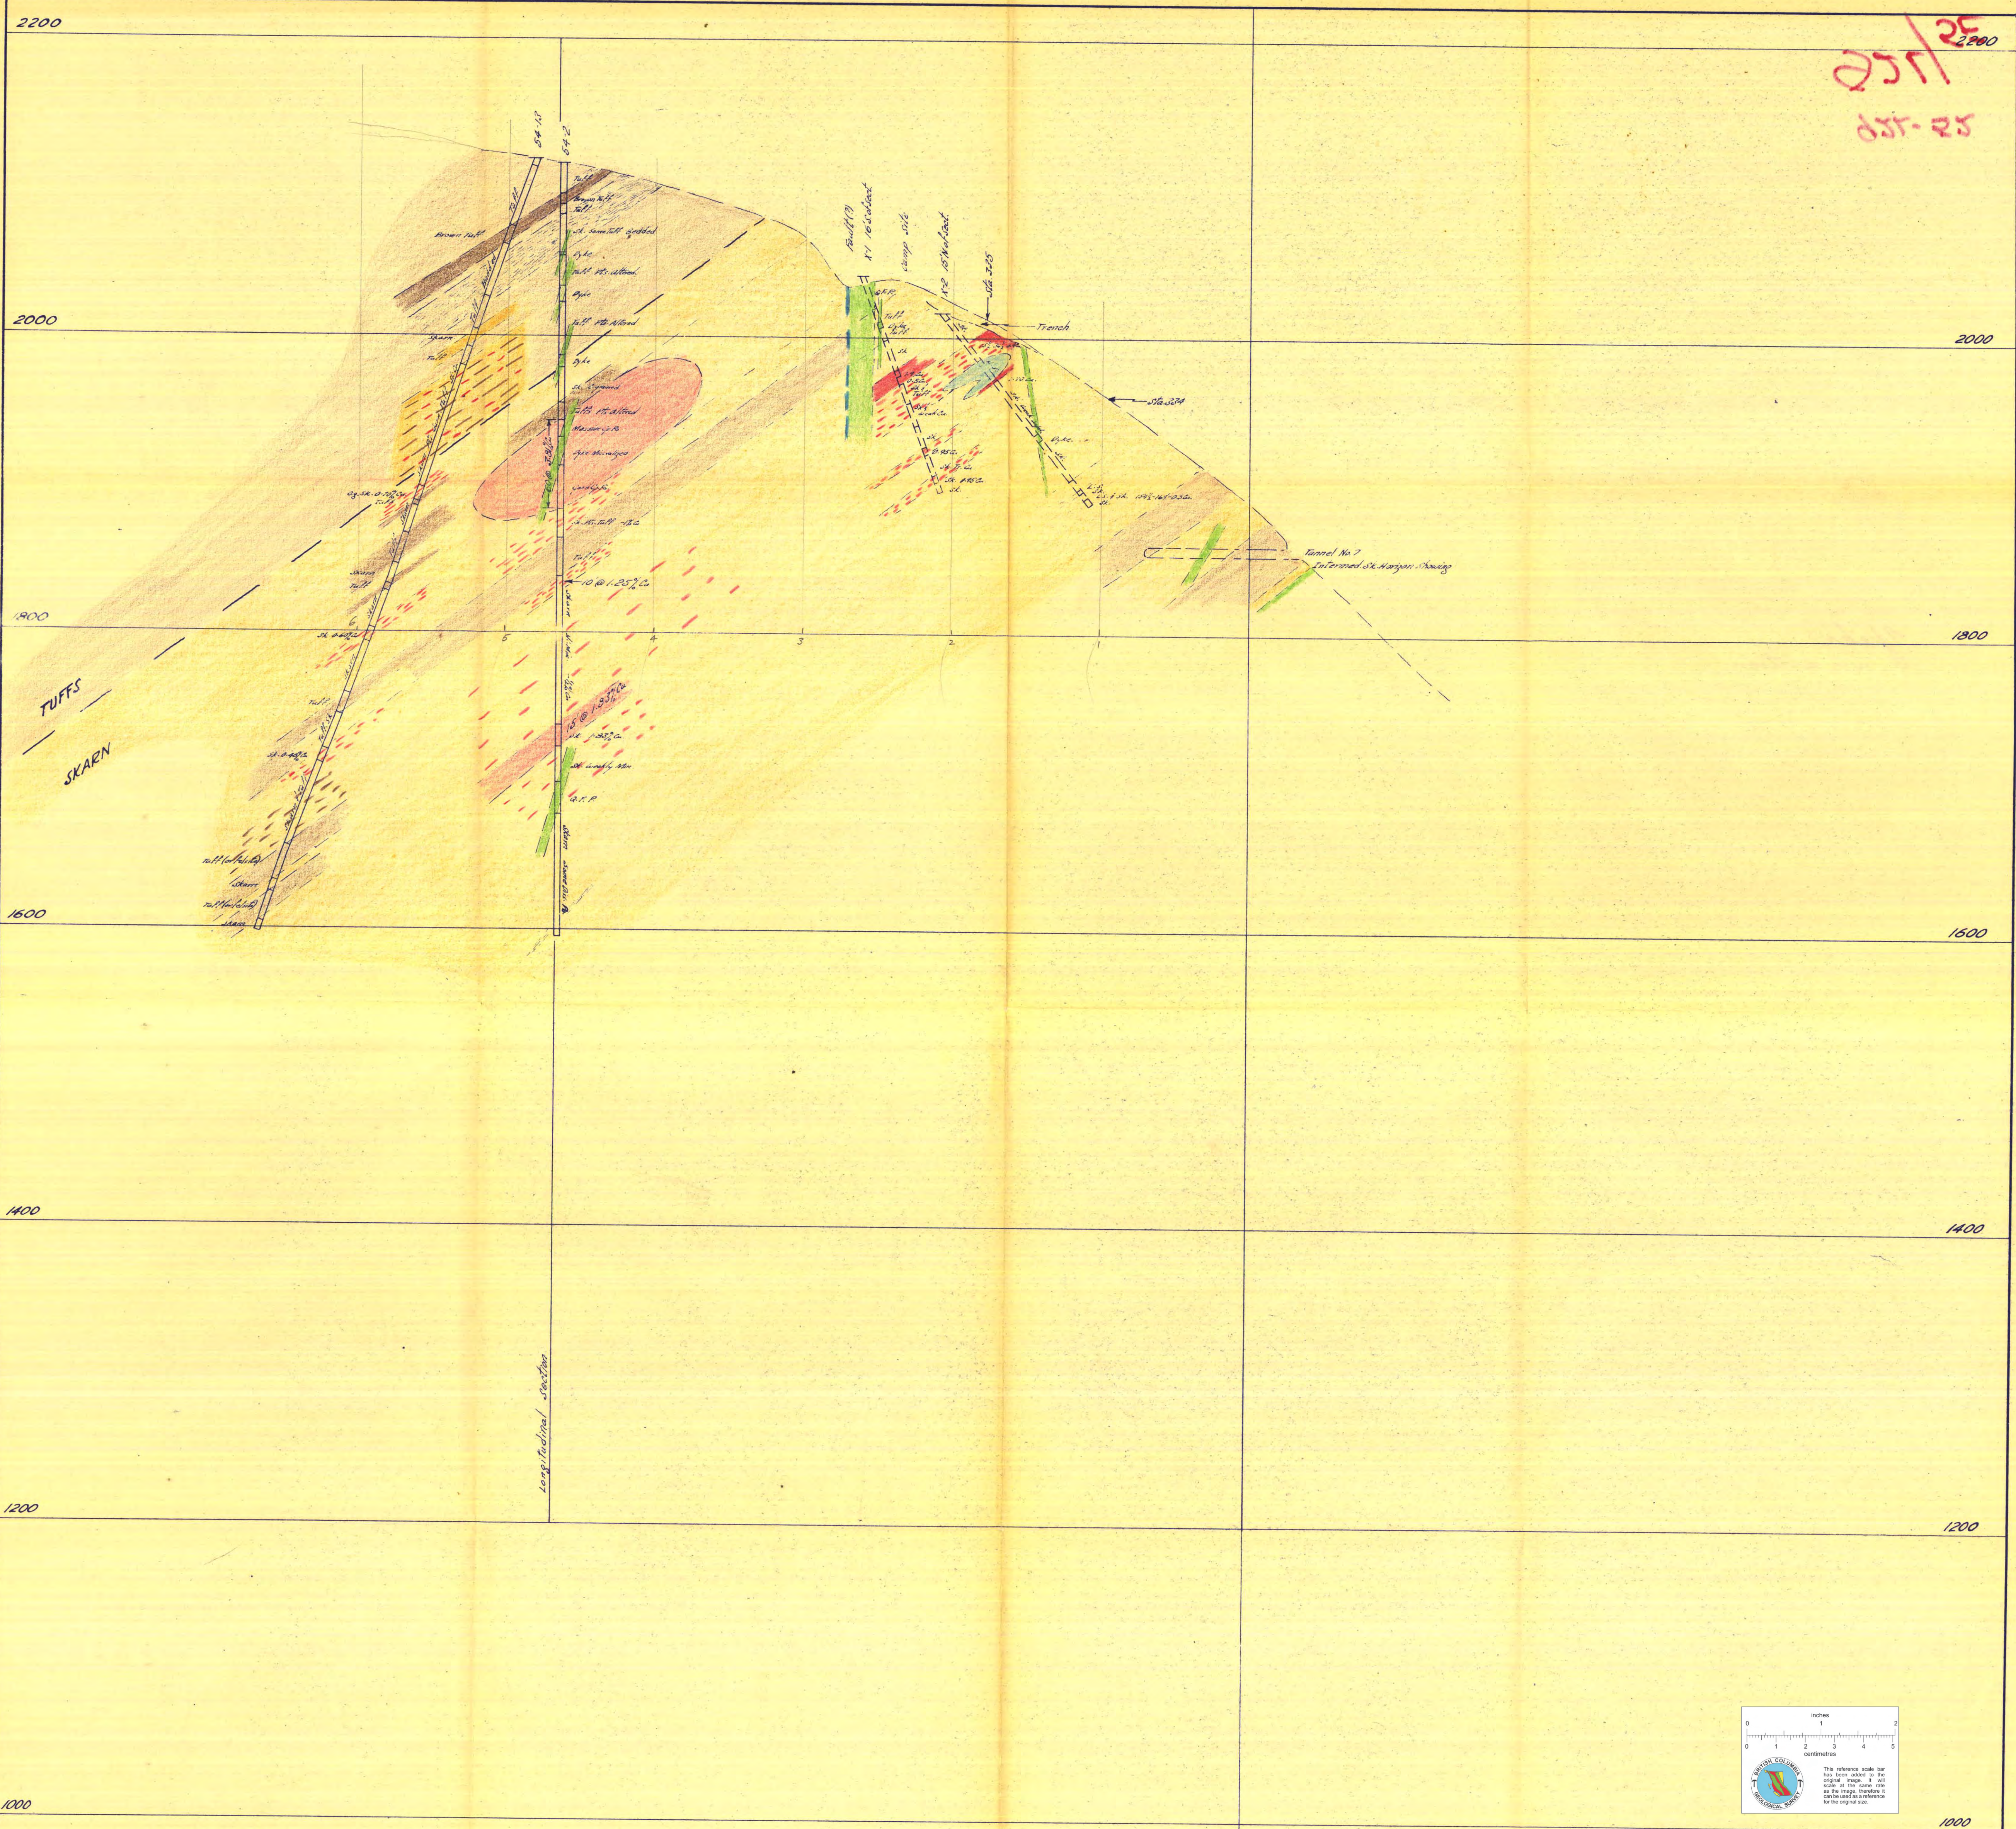

251/25
2200
25-25

SECTION 1400N
YREKA MINES LTD.
QUATSINO, B.C.
Scale 1"=50'
February 1955 M.M.M.