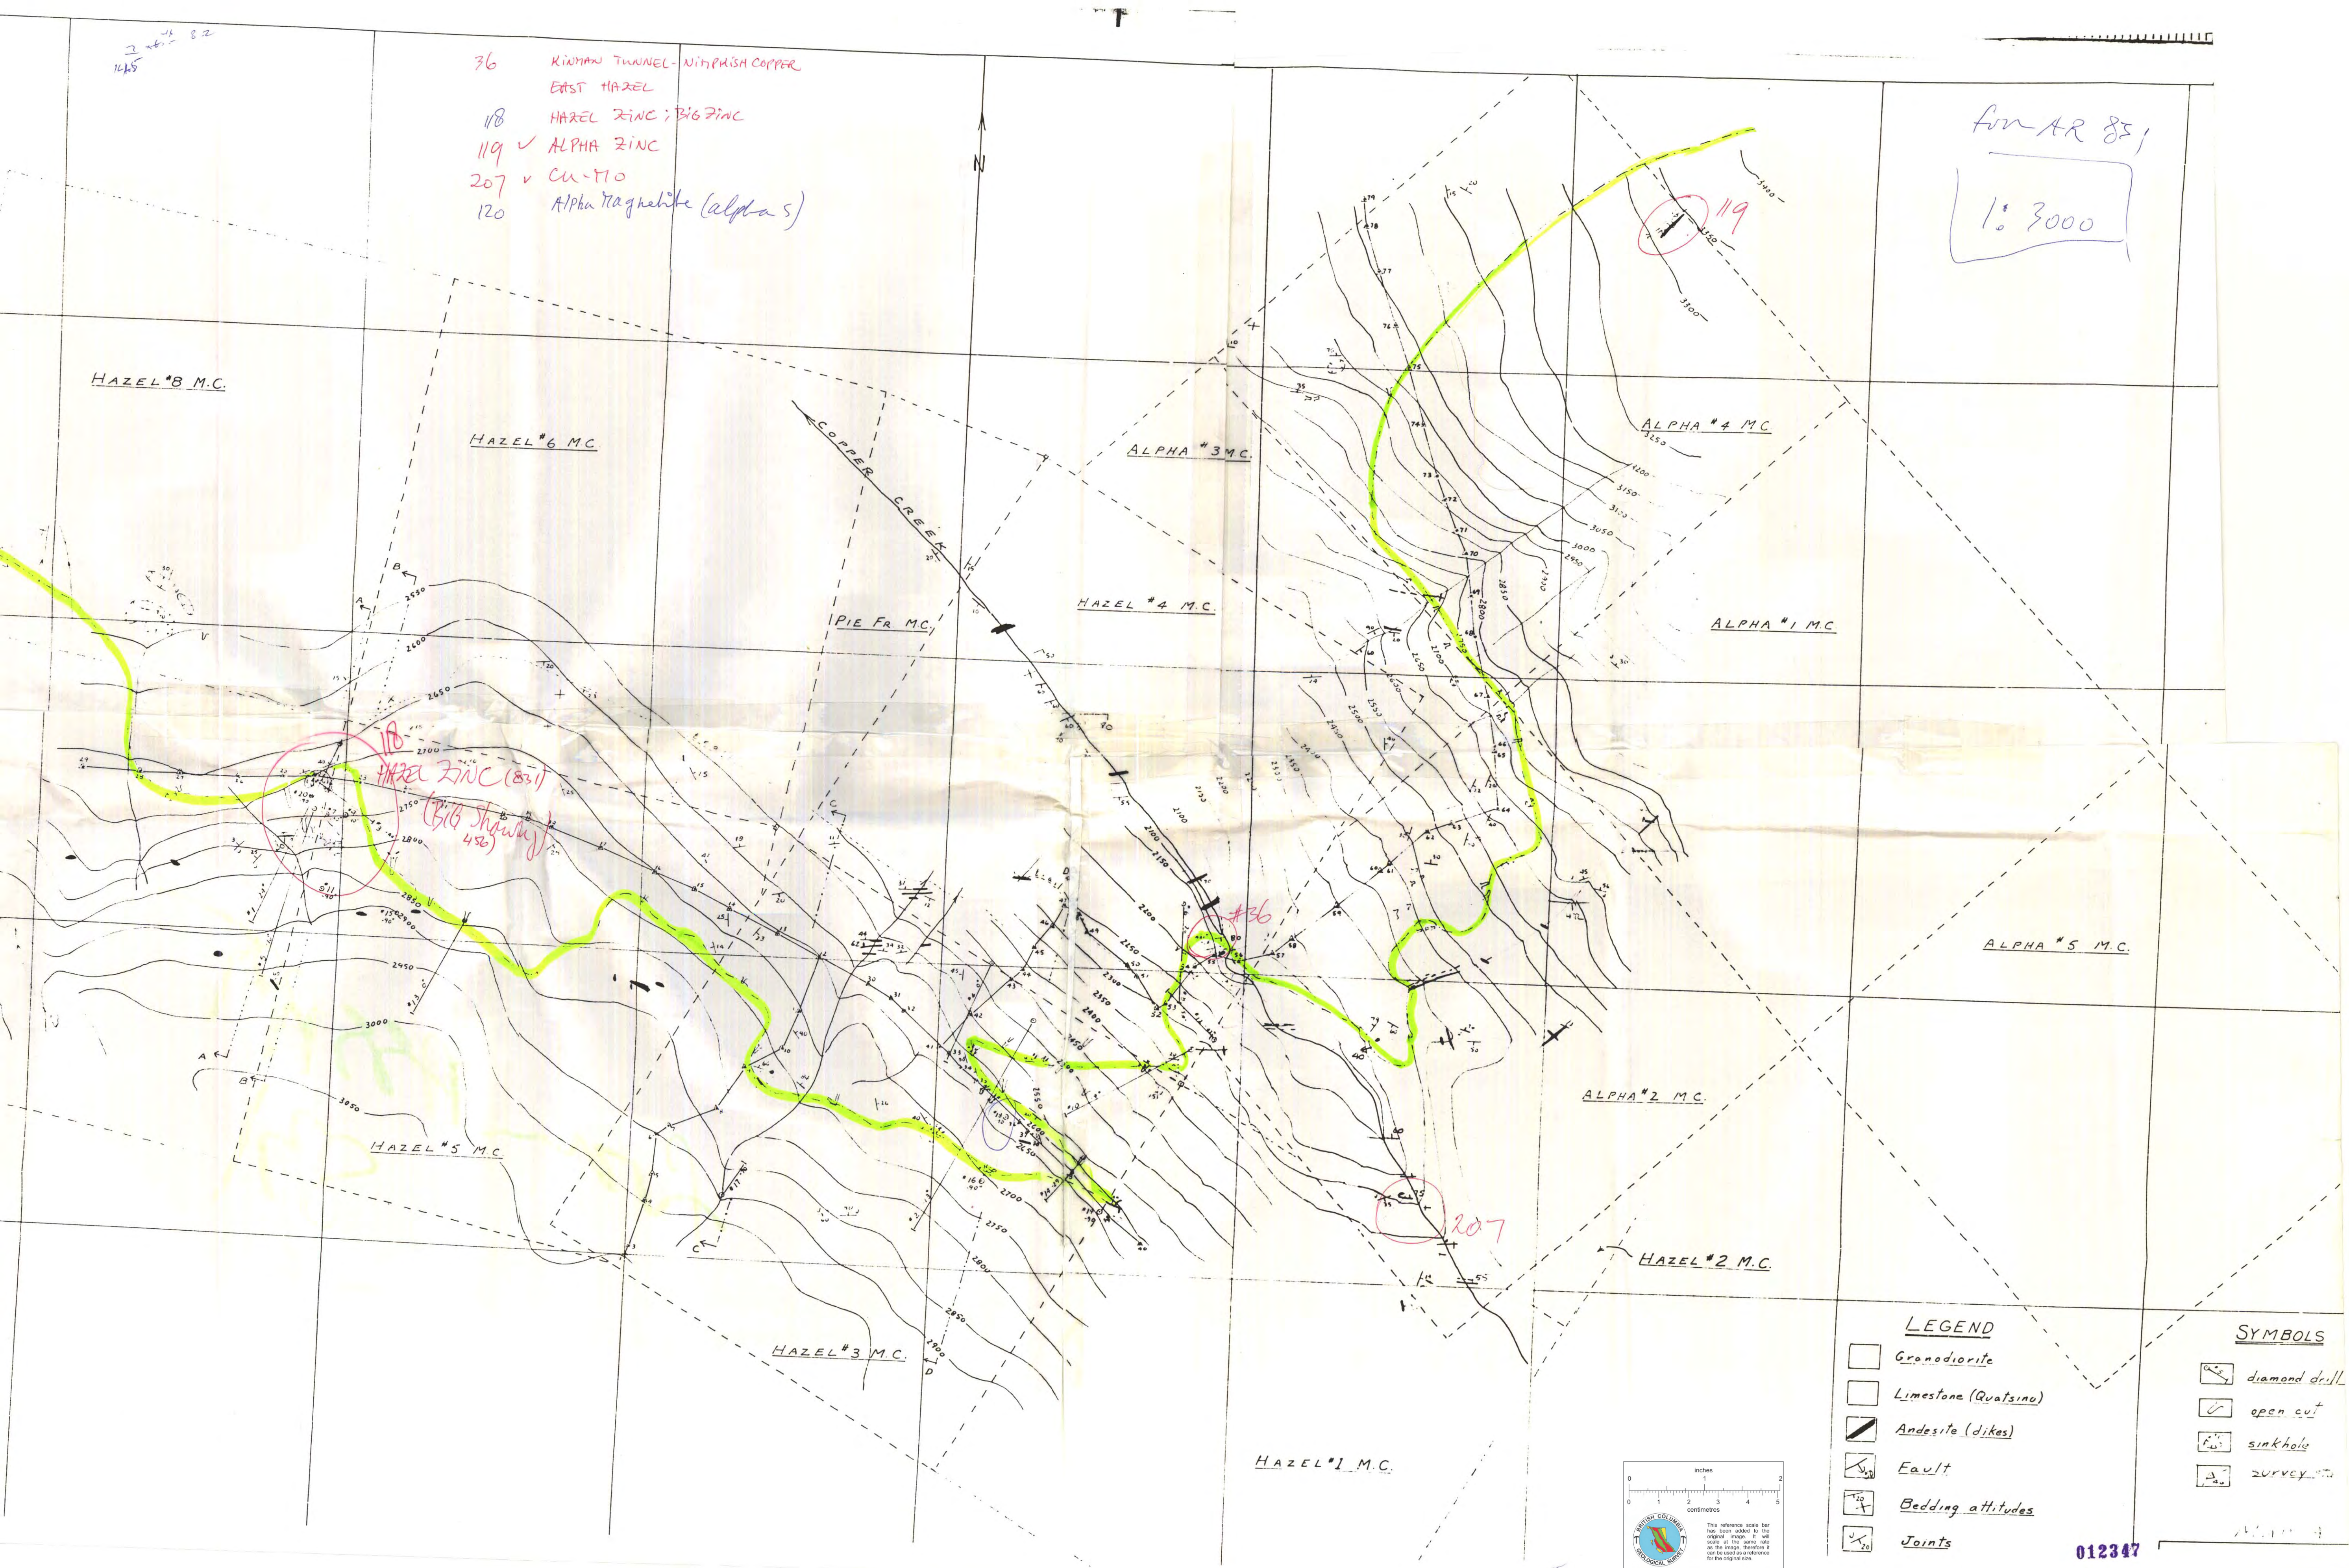

7 145 82

- 36 KIMMAN TUNNEL - NIMPHISH COPPER EAST HAZEL
- 118 HAZEL ZINC; BIG ZINC
- 119 ✓ ALPHA ZINC
- 207 ✓ CU-MO
- 120 Alpha Magnetite (alphas)

for AR 85,
 1:3000

- LEGEND**
- Granodiorite
 - Limestone (Quartzite)
 - Andesite (dikes)
 - Fault
 - Bedding attitudes
 - Joints

- SYMBOLS**
- diamond drill
 - open cut
 - sinkhole
 - survey

012347