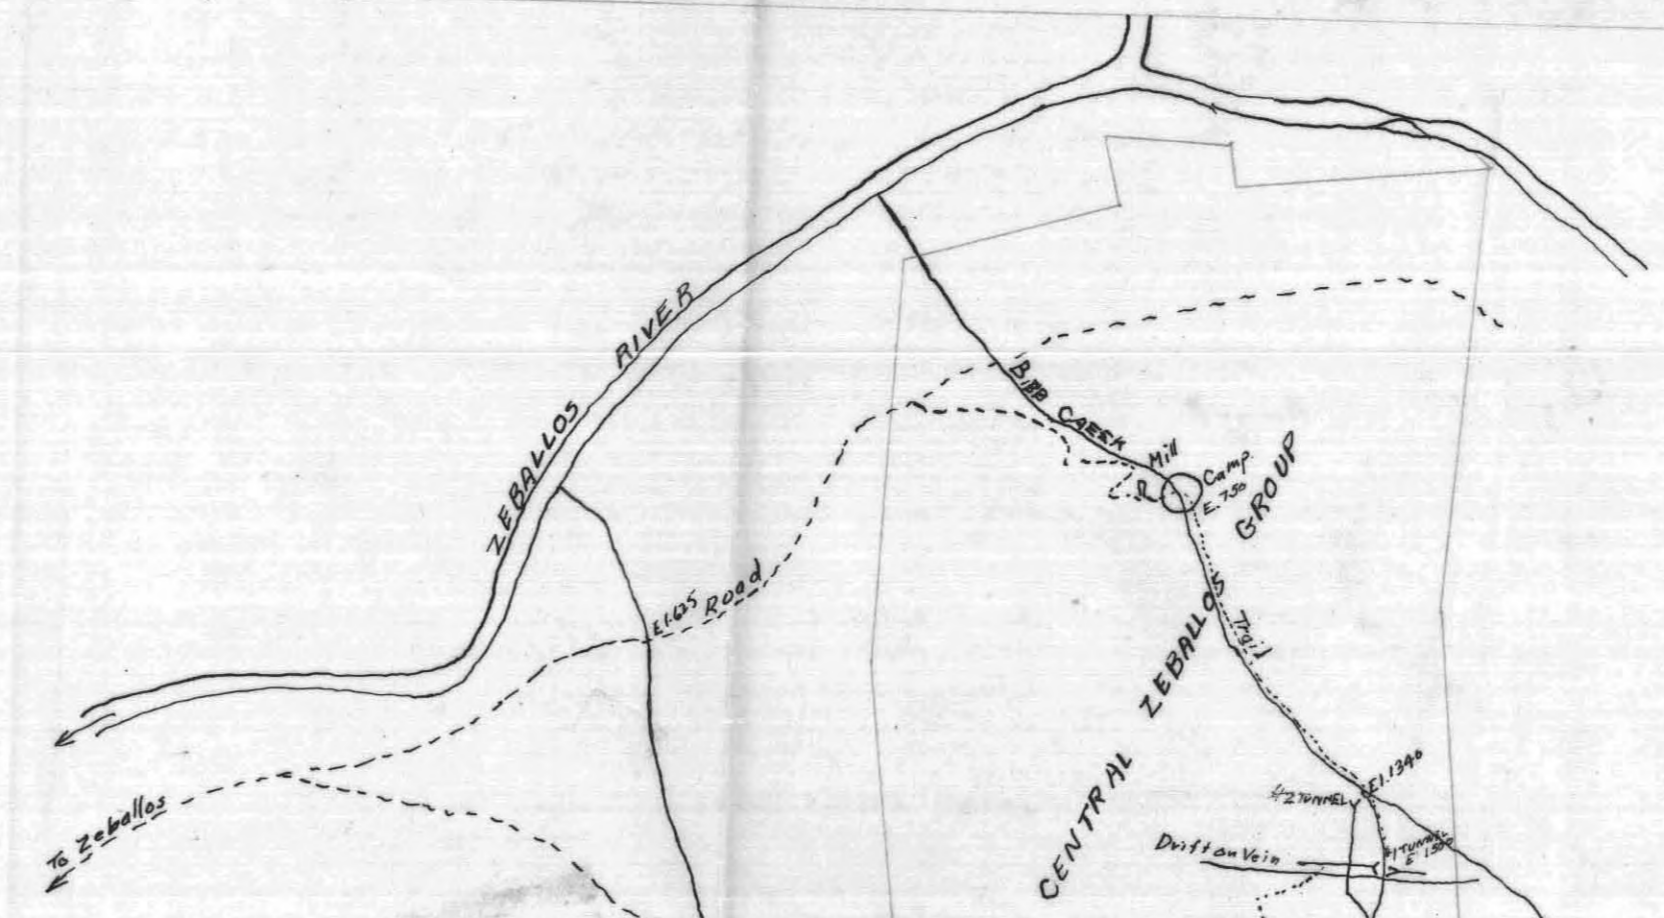

Old Central Mine Camp  
E11708

CENTRAL MINES

RIMY No 6  
L1901

RIMY No 2  
L1788

RIMY No 7  
L1768

RIMY No 5  
L1767

RIMY No 3  
L1765

RIMY No 8  
L1766

RIMY No 4  
L1903

CLAIM MAP  
SCALE: 1"=300'  
92L/2W  
92L-16

SAUD VALLEY MINES

BRITANNIA G-RUP

PRUDENT GROUP

C.D. GROUP  
(REY 010)

RIMY GROUP

GOLDEN PEAK G-RUP

SPUD VALLEY GROUP

KEY MAP  
SCALE: 1"=1000'

LONGITUDINAL SECTION  
SCALE: 1"=50'

CALDERA VEIN AS NO 4 (LEVEL) 42

RIMY MINE  
ZEBALLOS, B.C.

012255

To accompany report of C. C. Stary,  
Sept. 16, 1940