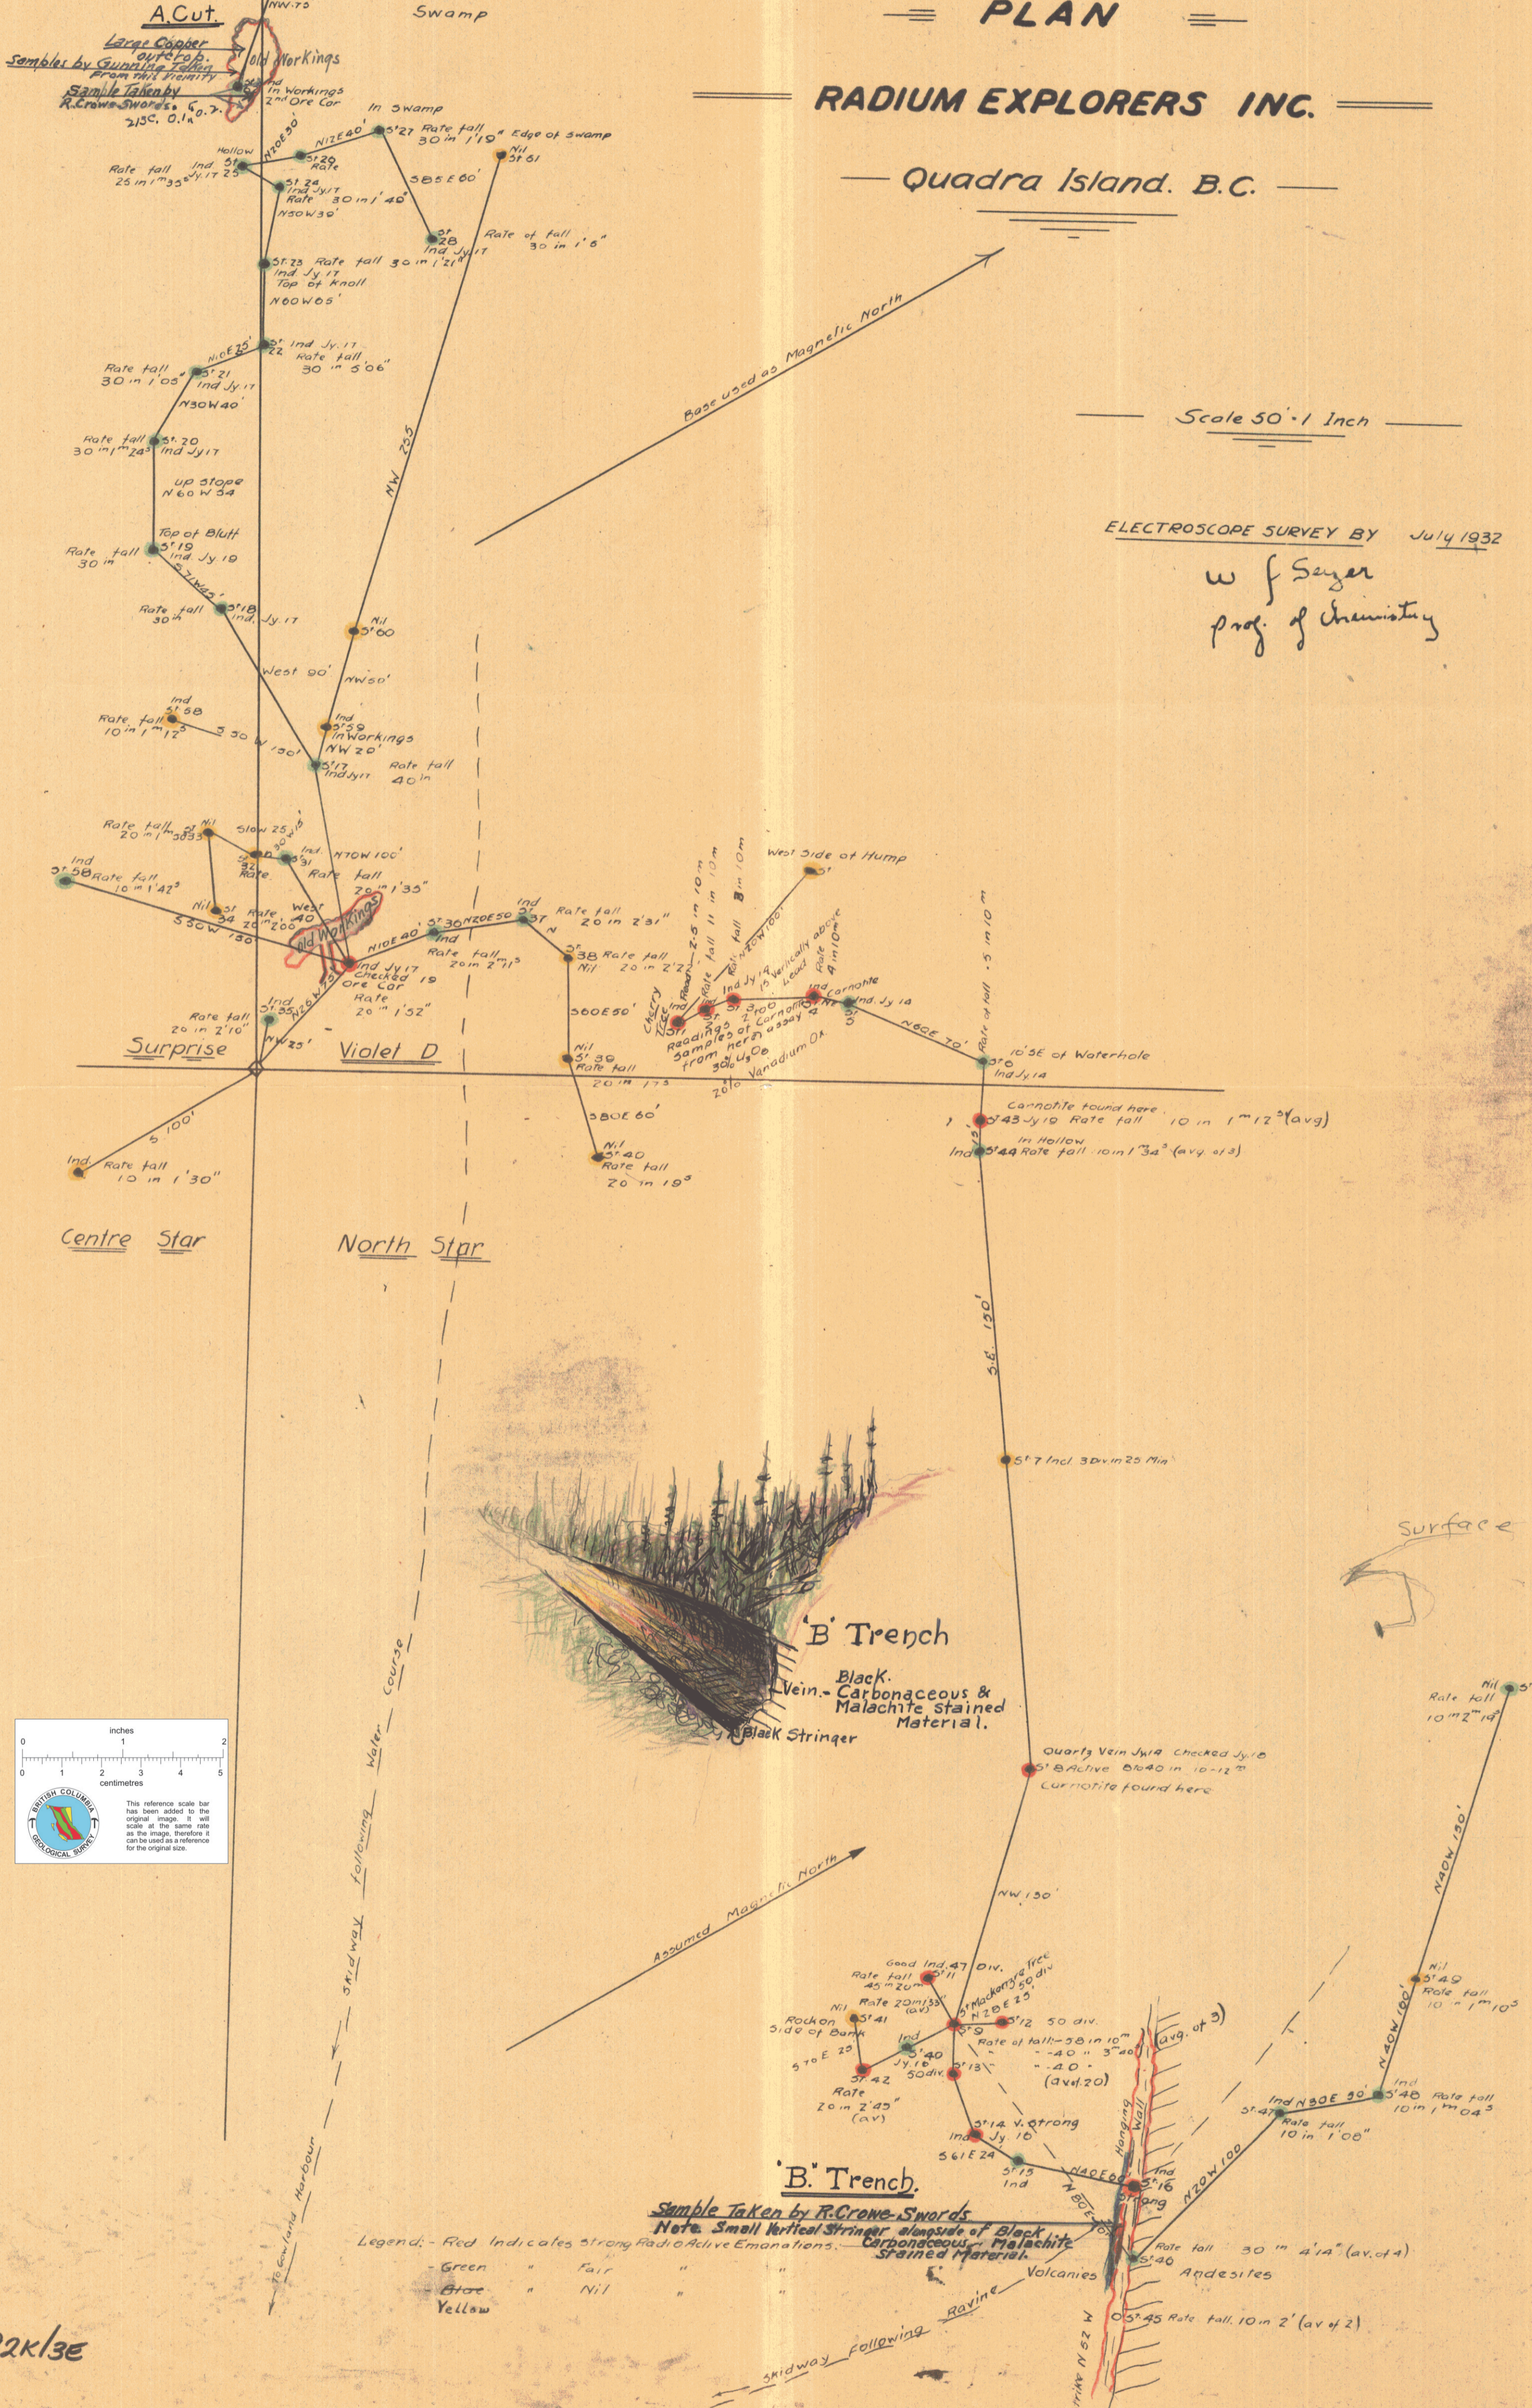

Location Post VANADIUM No 1

Location Post VANADIUM No 2

Detail A. Cut

PLAN

RADIUM EXPLORERS INC.

Quadra Island. B.C.

Scale 50' = 1 Inch

ELECTROSCOPE SURVEY BY July 1932

w f Sayer
prof. of Chemistry

92k/3e