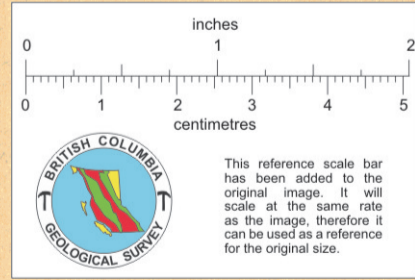

PLAN

RADIUM EXPLORERS INC.

Quadra Island. B.C.

Scale 50' = 1 Inch

ELECTROSCOPE SURVEY BY July 1932

w f Sayer
prof. of Chemistry