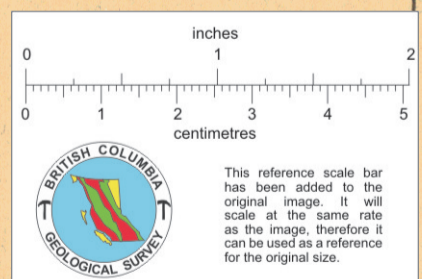

92K/3E

PLAN

RADIUM EXPLORERS INC.

Quadra Island. B.C.

Scale 50' = 1 Inch

ELECTROSCOPE SURVEY BY July 1932

w f Seyer
Prof. of Chemistry

Legend: - Red Indicates Strong Radio-Active Emanations.
 - Green " Fair " "
 - Blue " Nil " "
 - Yellow " Nil " "