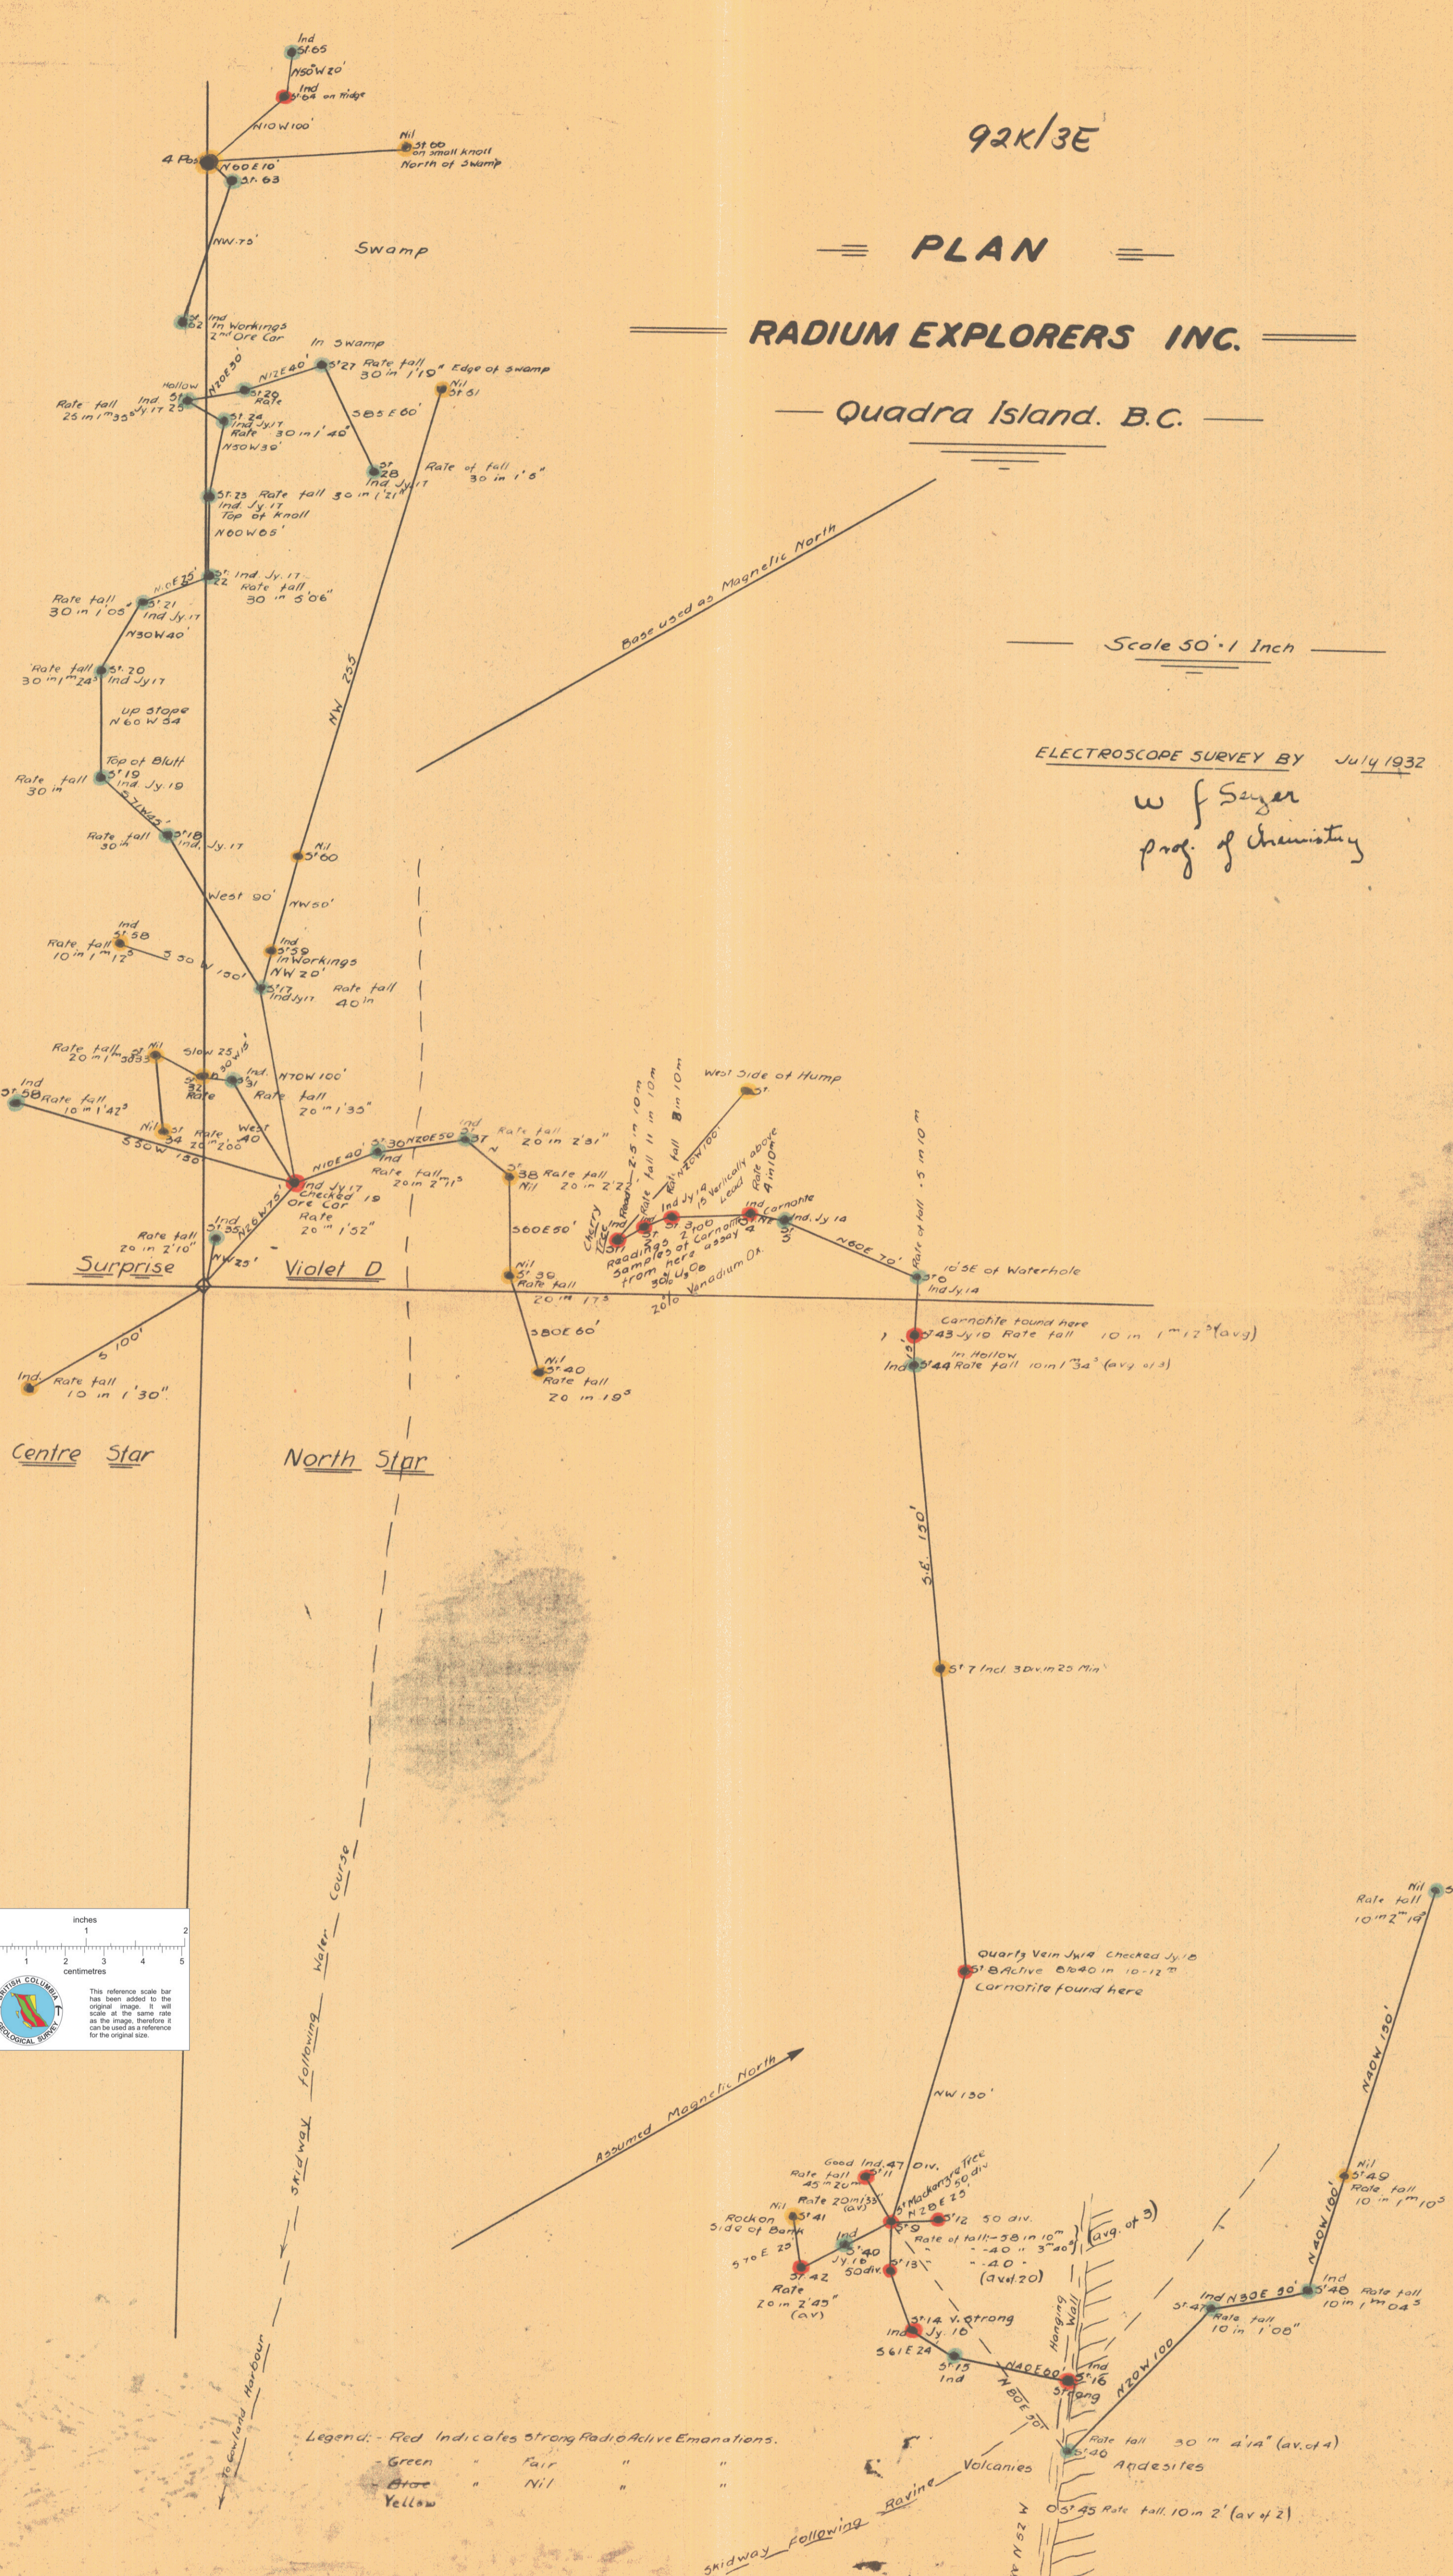

92K/3E

PLAN

RADIUM EXPLORERS INC.

Quadra Island. B.C.

Scale 50' = 1 Inch

ELECTROSCOPE SURVEY BY July 1932

w f Seyer
Prof. of Chemistry

Legend: - Red Indicates Strong Radio-Active Emanations.
 - Green " Fair " "
 - Blue " Nil " "
 - Yellow " Nil " "