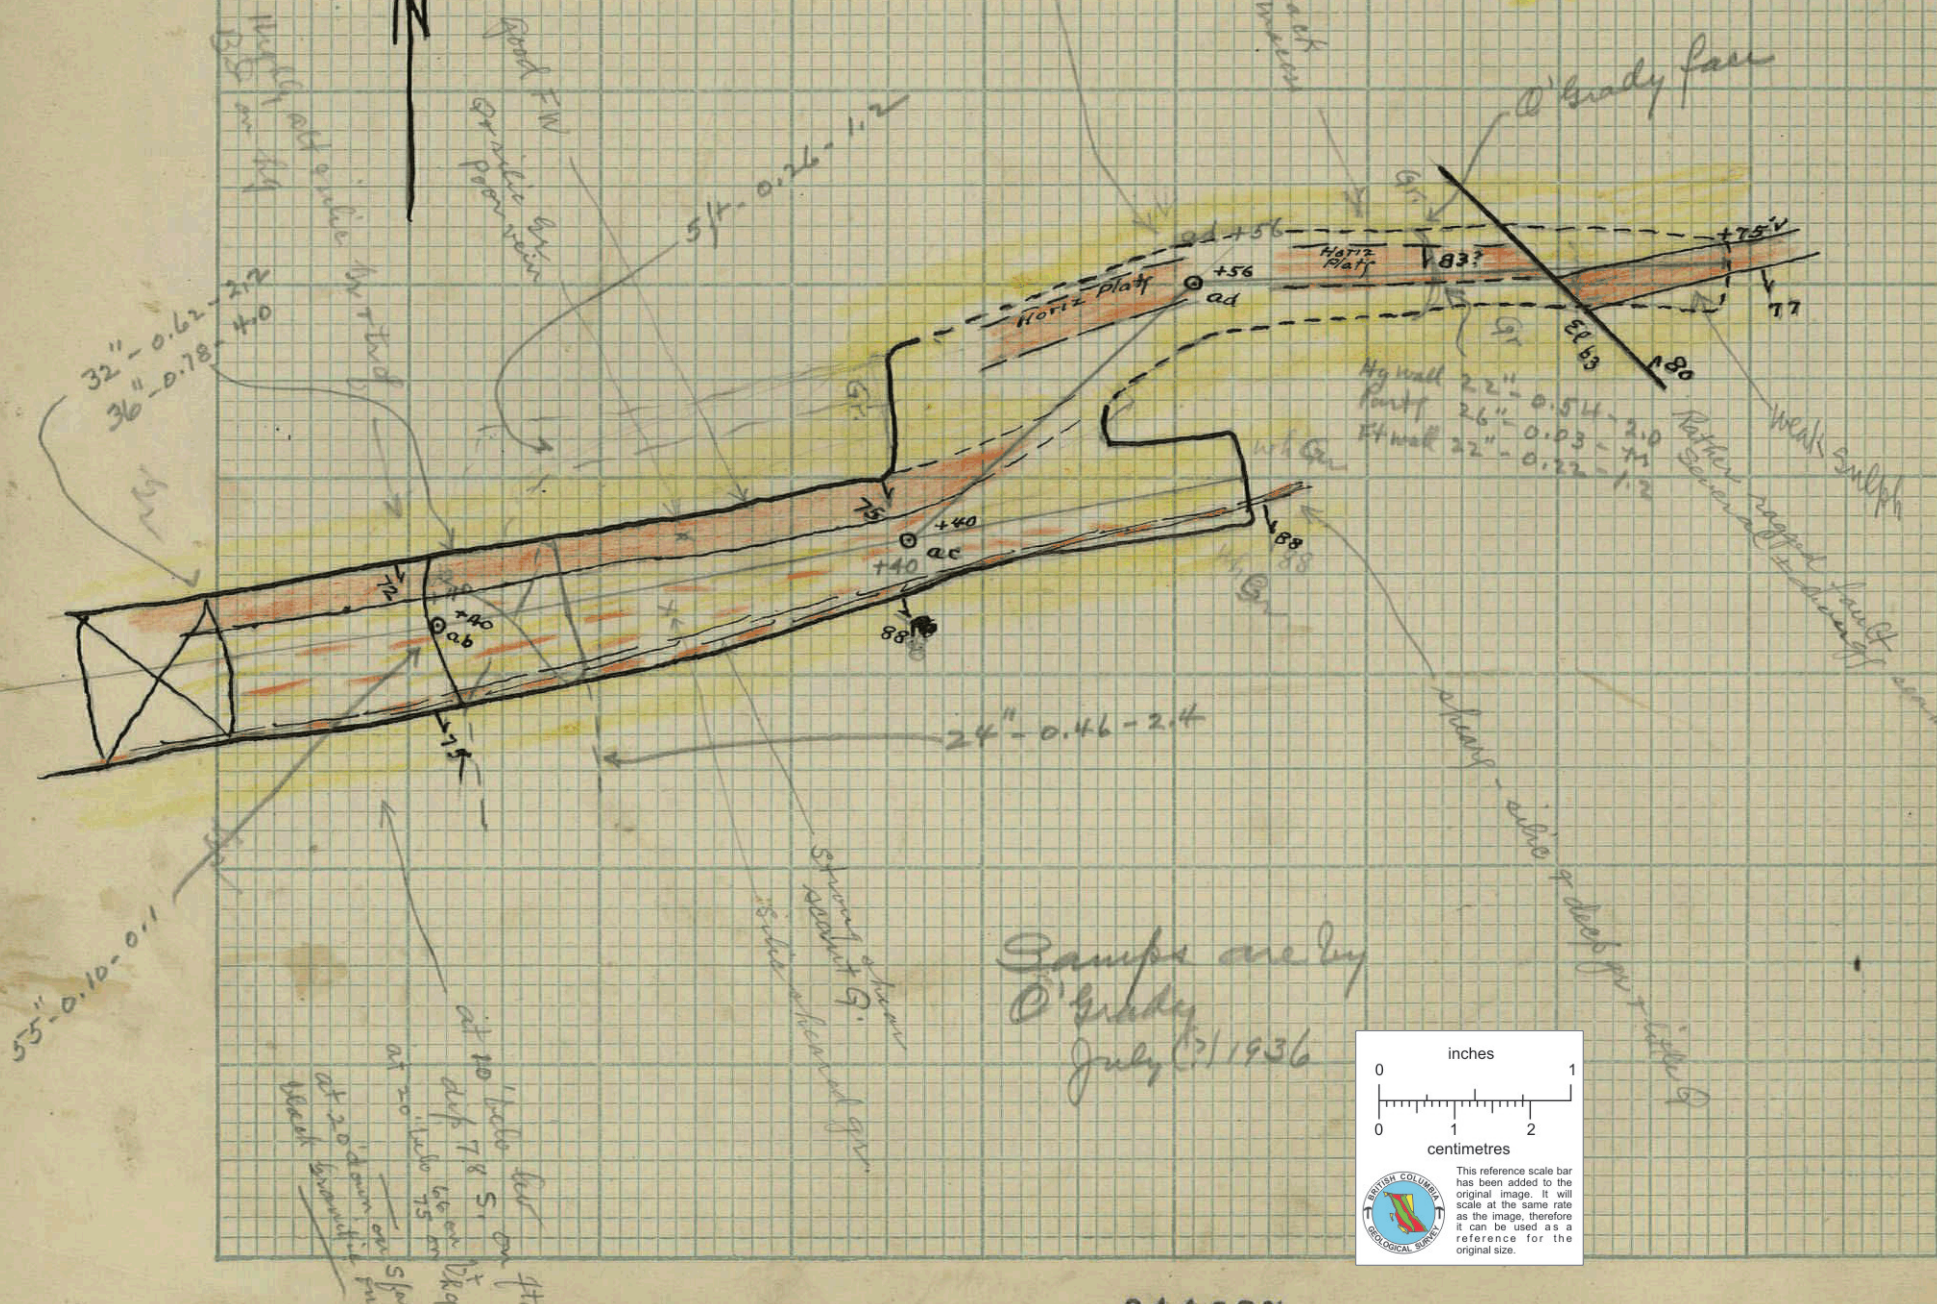

Lochborough  
Upper Tunnel.

Strike to SW at this level  
N73E

1"=10'

011935