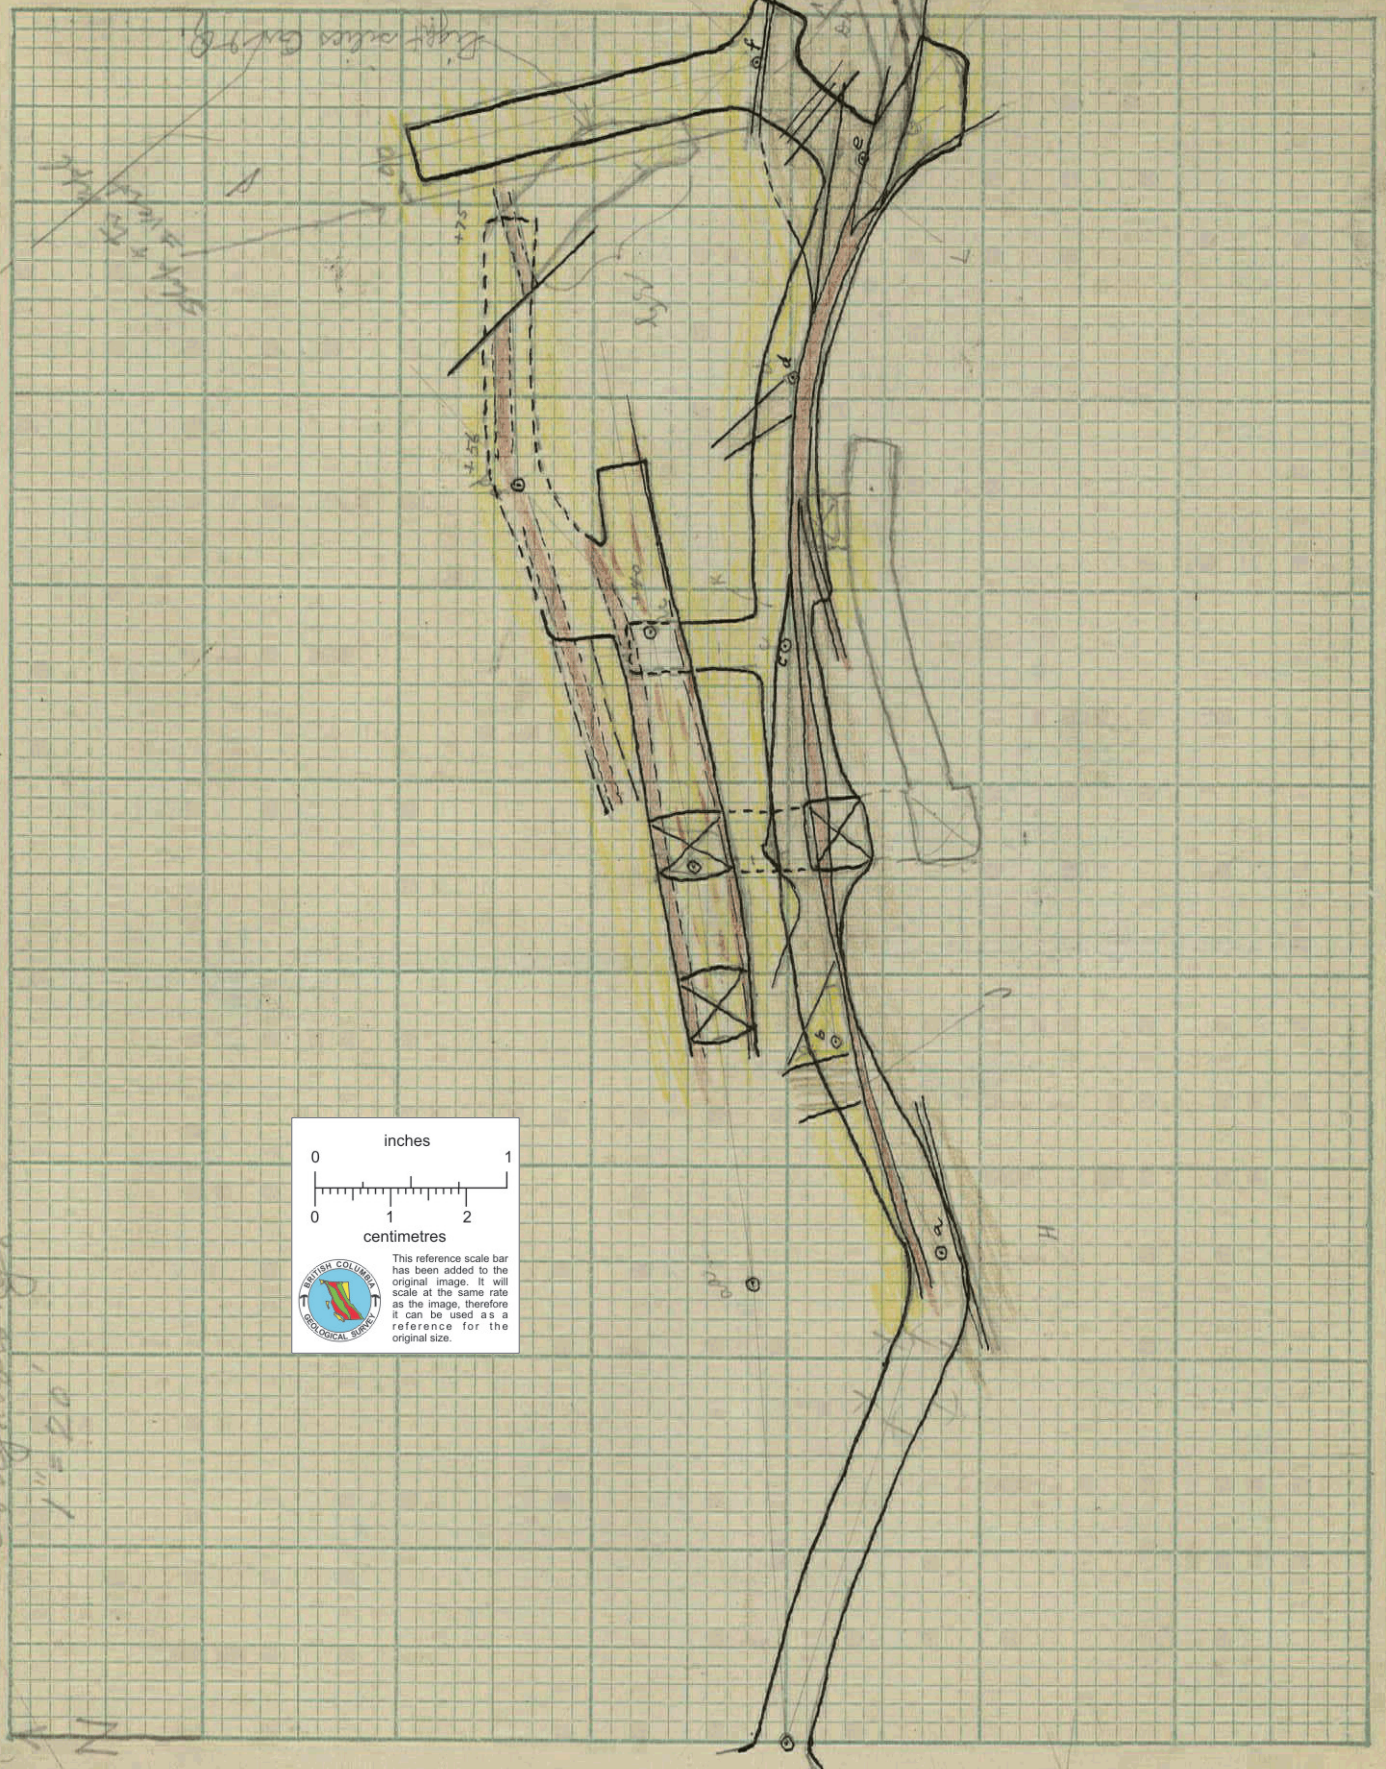

+115
cd
steps and 3 @ 0.2

inches
0 1

centimetres
0 1 2

This reference scale bar has been added to the original image. It will scale at the same rate as the image, therefore it can be used as a reference for the original size.

Longbridge

1" = 20'

CA
+13.3

011934