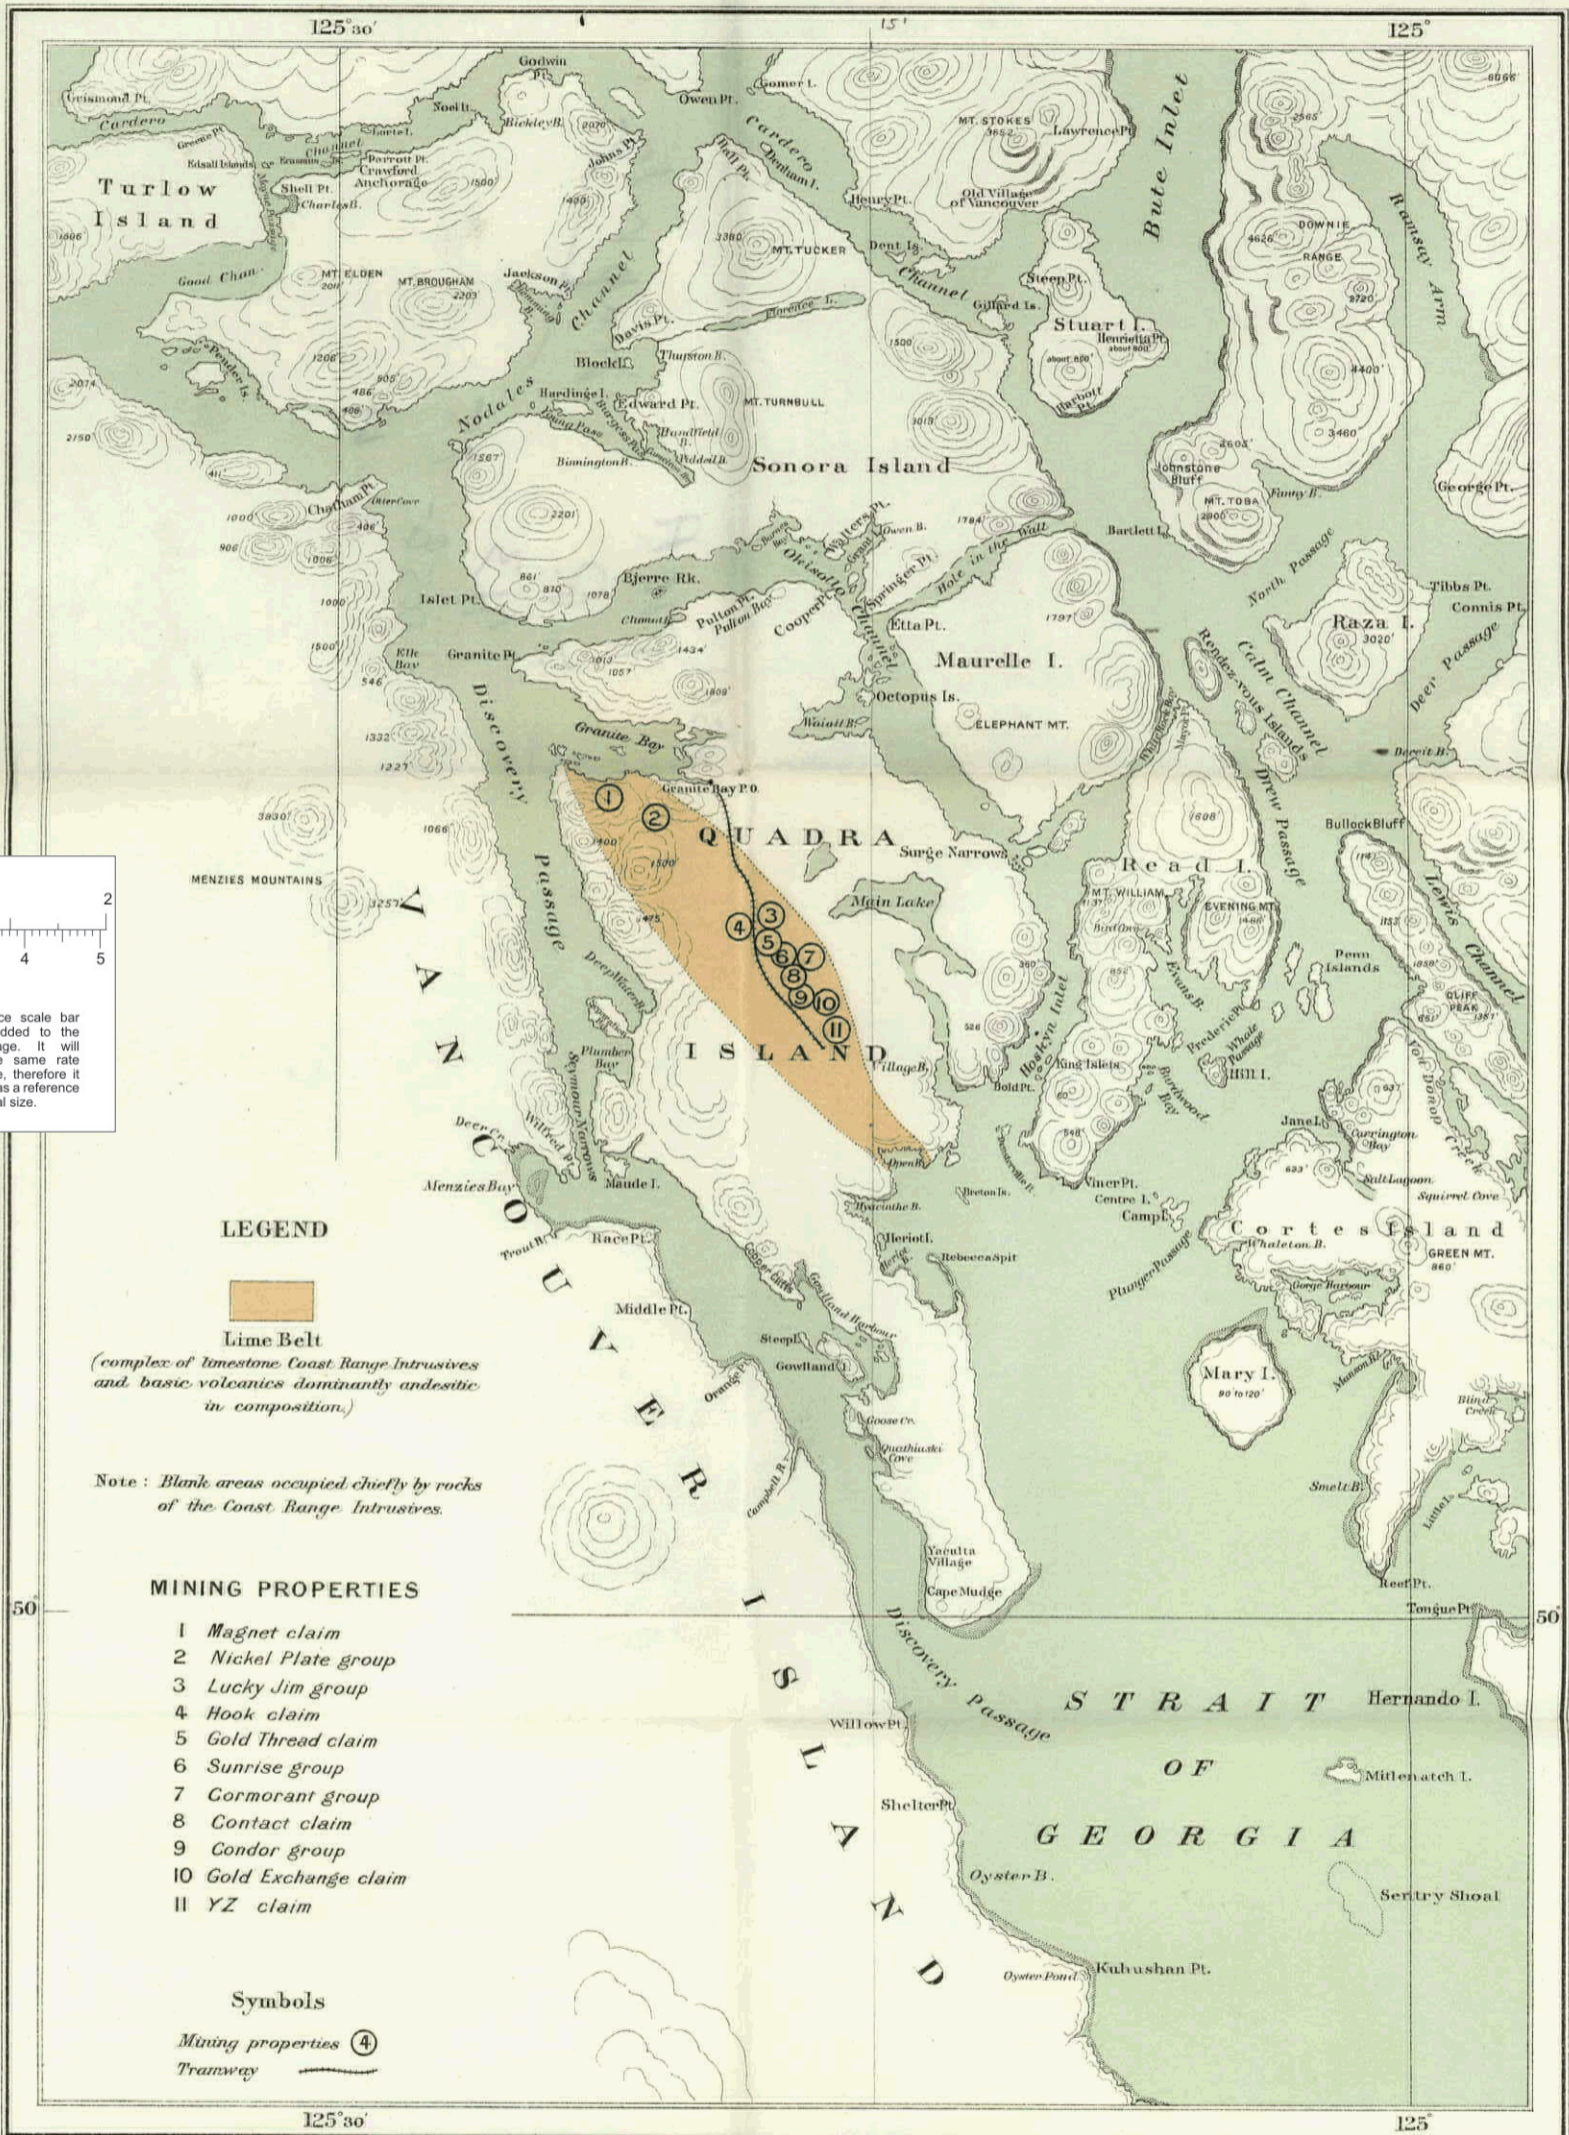

Canada
Department of Mines

HON. L. CODERRE, MINISTER; R.W. BROCK, DEPUTY MINISTER.
GEOLOGICAL SURVEY

OUTLINE MAP

C.-O. Sénéchal, Geographer and Chief Draughtsman.

MAP 120 A
(Issued 1914)

QUADRA ISLAND BRITISH COLUMBIA

Scale of miles 1 1/2 0 5 10 15

92K/3W
92K-15

To accompany Summary Report, by D.D. Cairnes, 1913.

011848