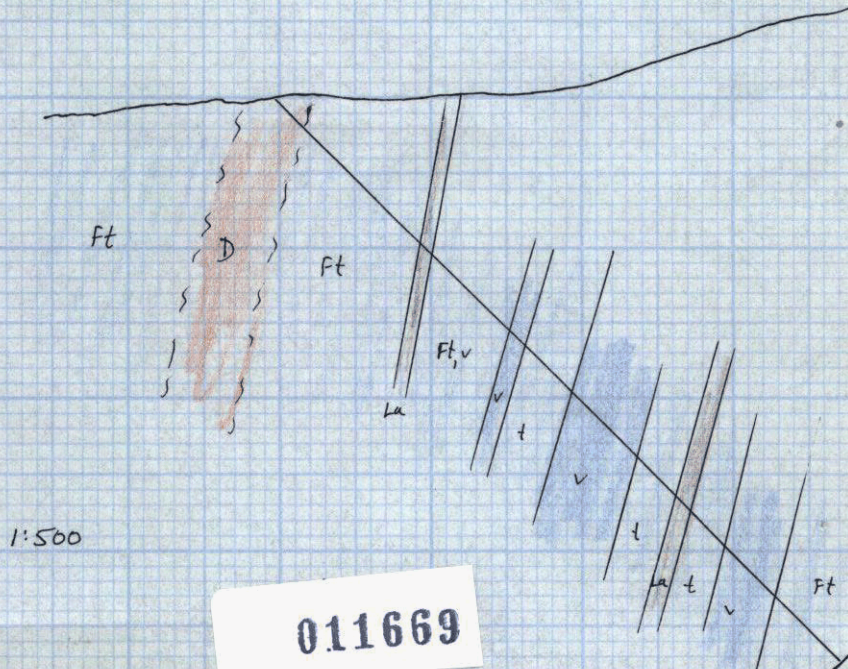

DH 85-5

DH 85-6

0 1 2  
inches

0 1 2 3 4 5  
centimetres

BRITISH COLUMBIA  
GEOLOGICAL SURVEY

This reference scale bar has been added to the original image. It will scale at the same rate as the image, therefore it can be used as a reference for the original size.

DH 85-7

1:500

011669