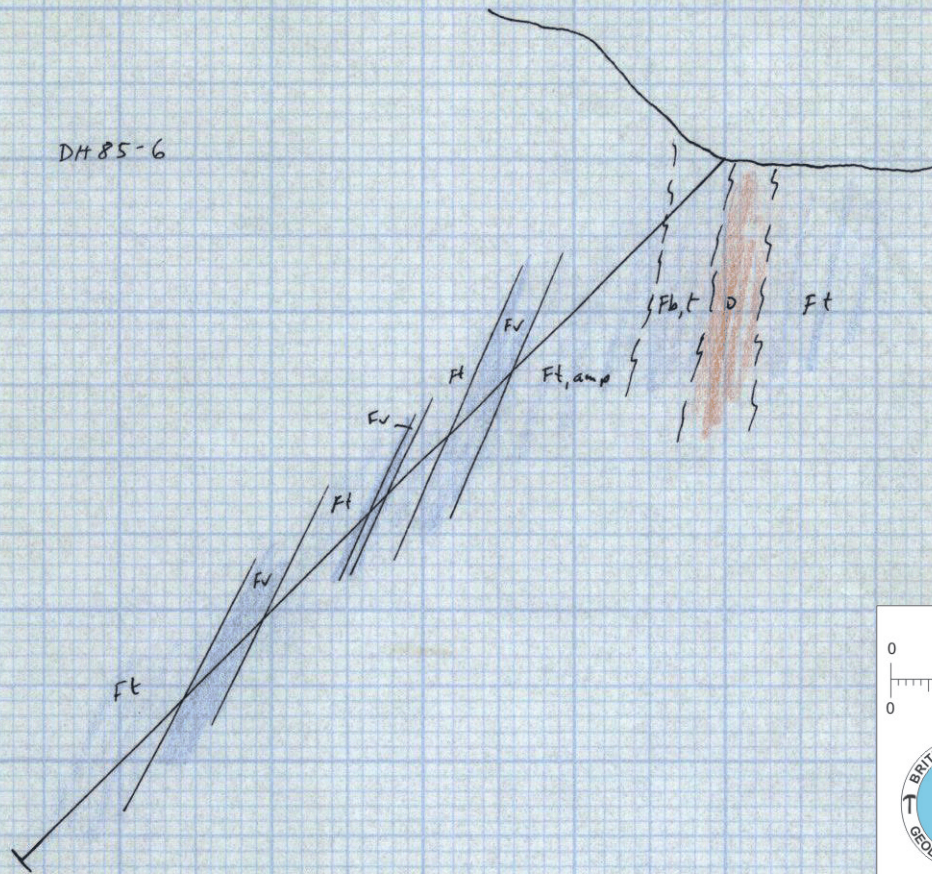

DH 85-5

DH 85-6

0 1 2  
inches

0 1 2 3 4 5  
centimetres

BRITISH COLUMBIA  
GEOLOGICAL SURVEY

This reference scale bar has been added to the original image. It will scale at the same rate as the image, therefore it can be used as a reference for the original size.

DH 85-7

1:500

011669