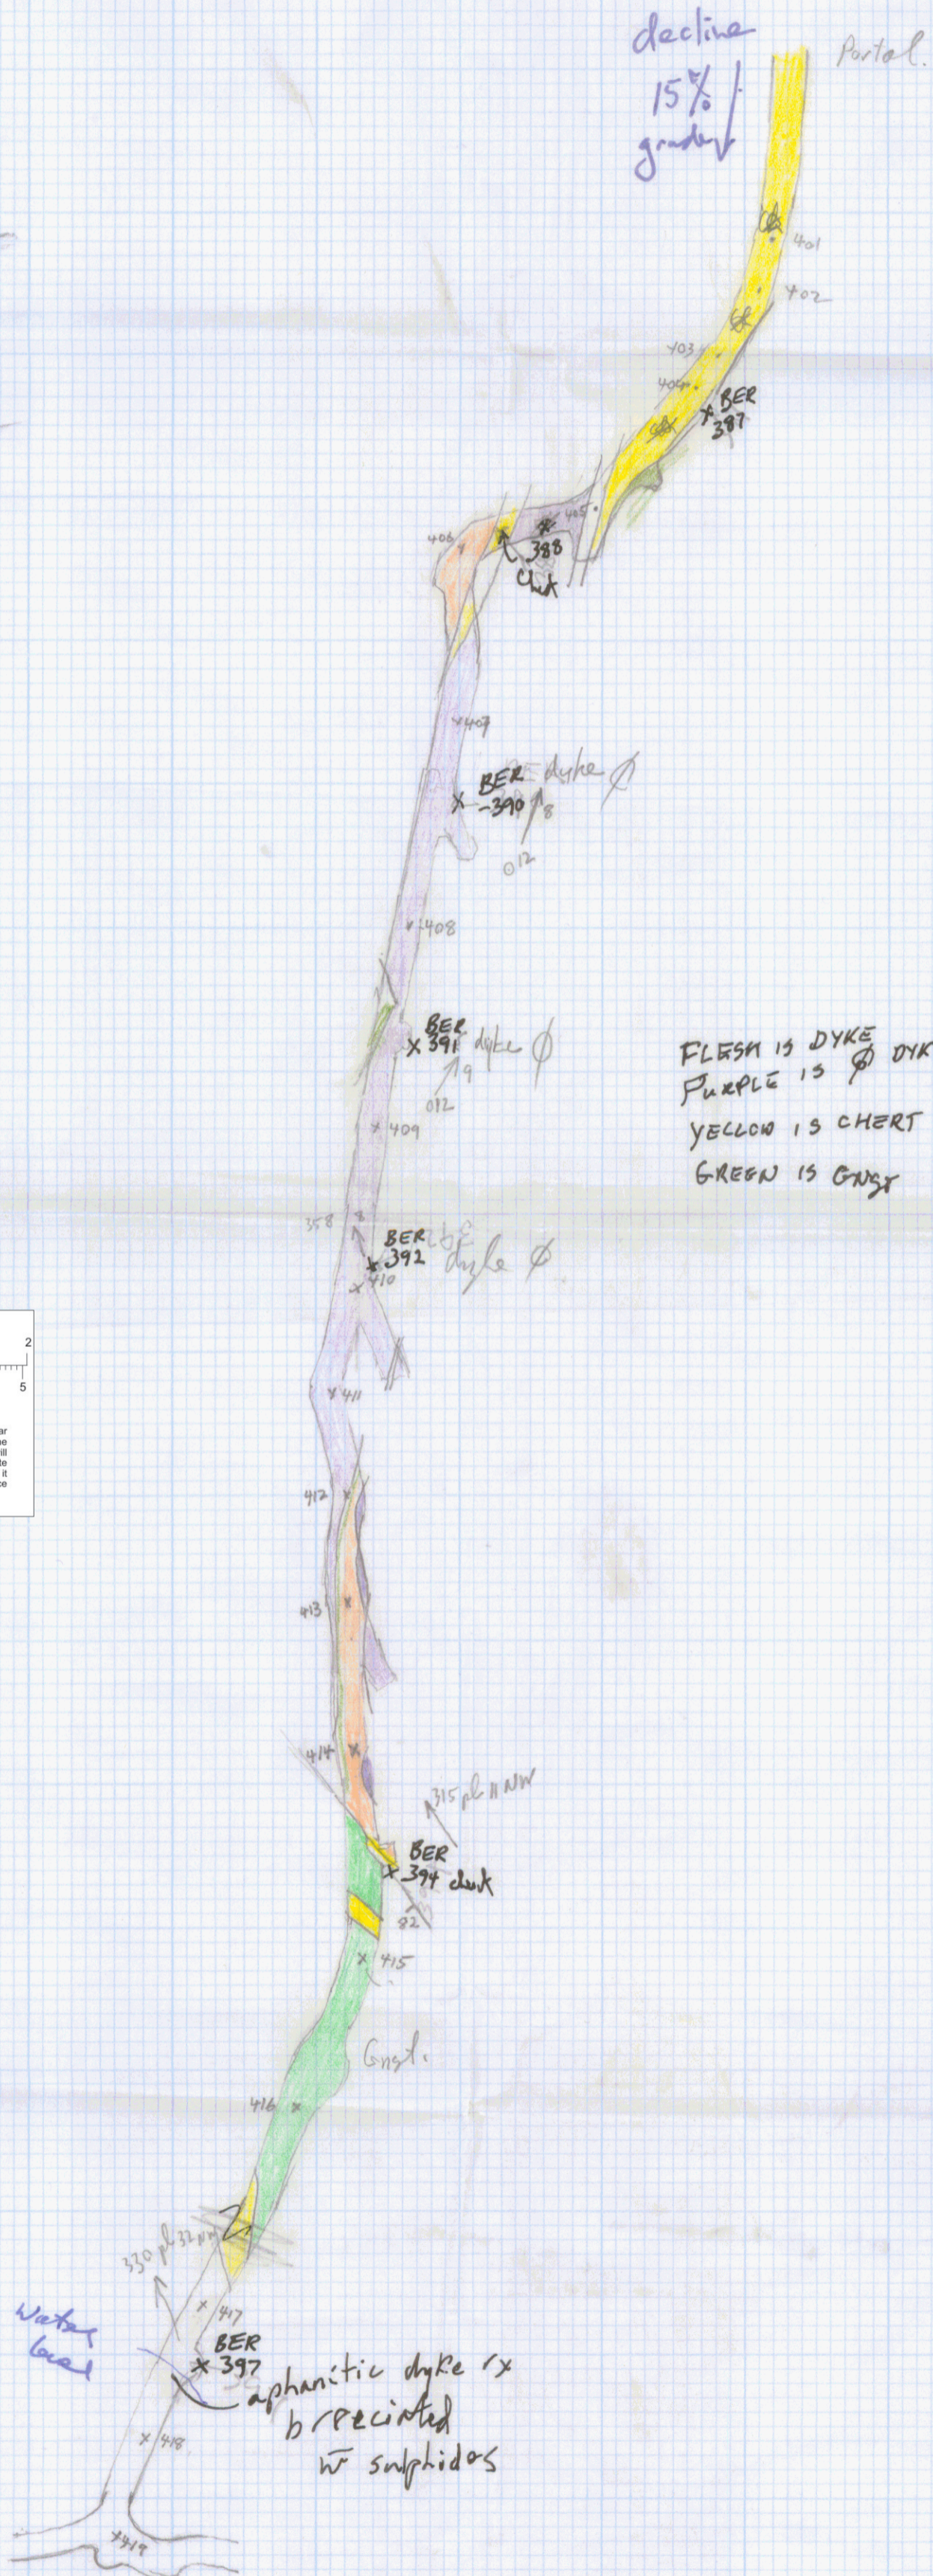

LOW ZONE TUNNEL

decline
15% /
grade

Portal.

FLESH IS DYKE
PURPLE IS ϕ DYKE
YELLOW IS CHERT
GREEN IS GNSY

check gallery July 30/88

92JNE131

July 30/88
BNC

011584