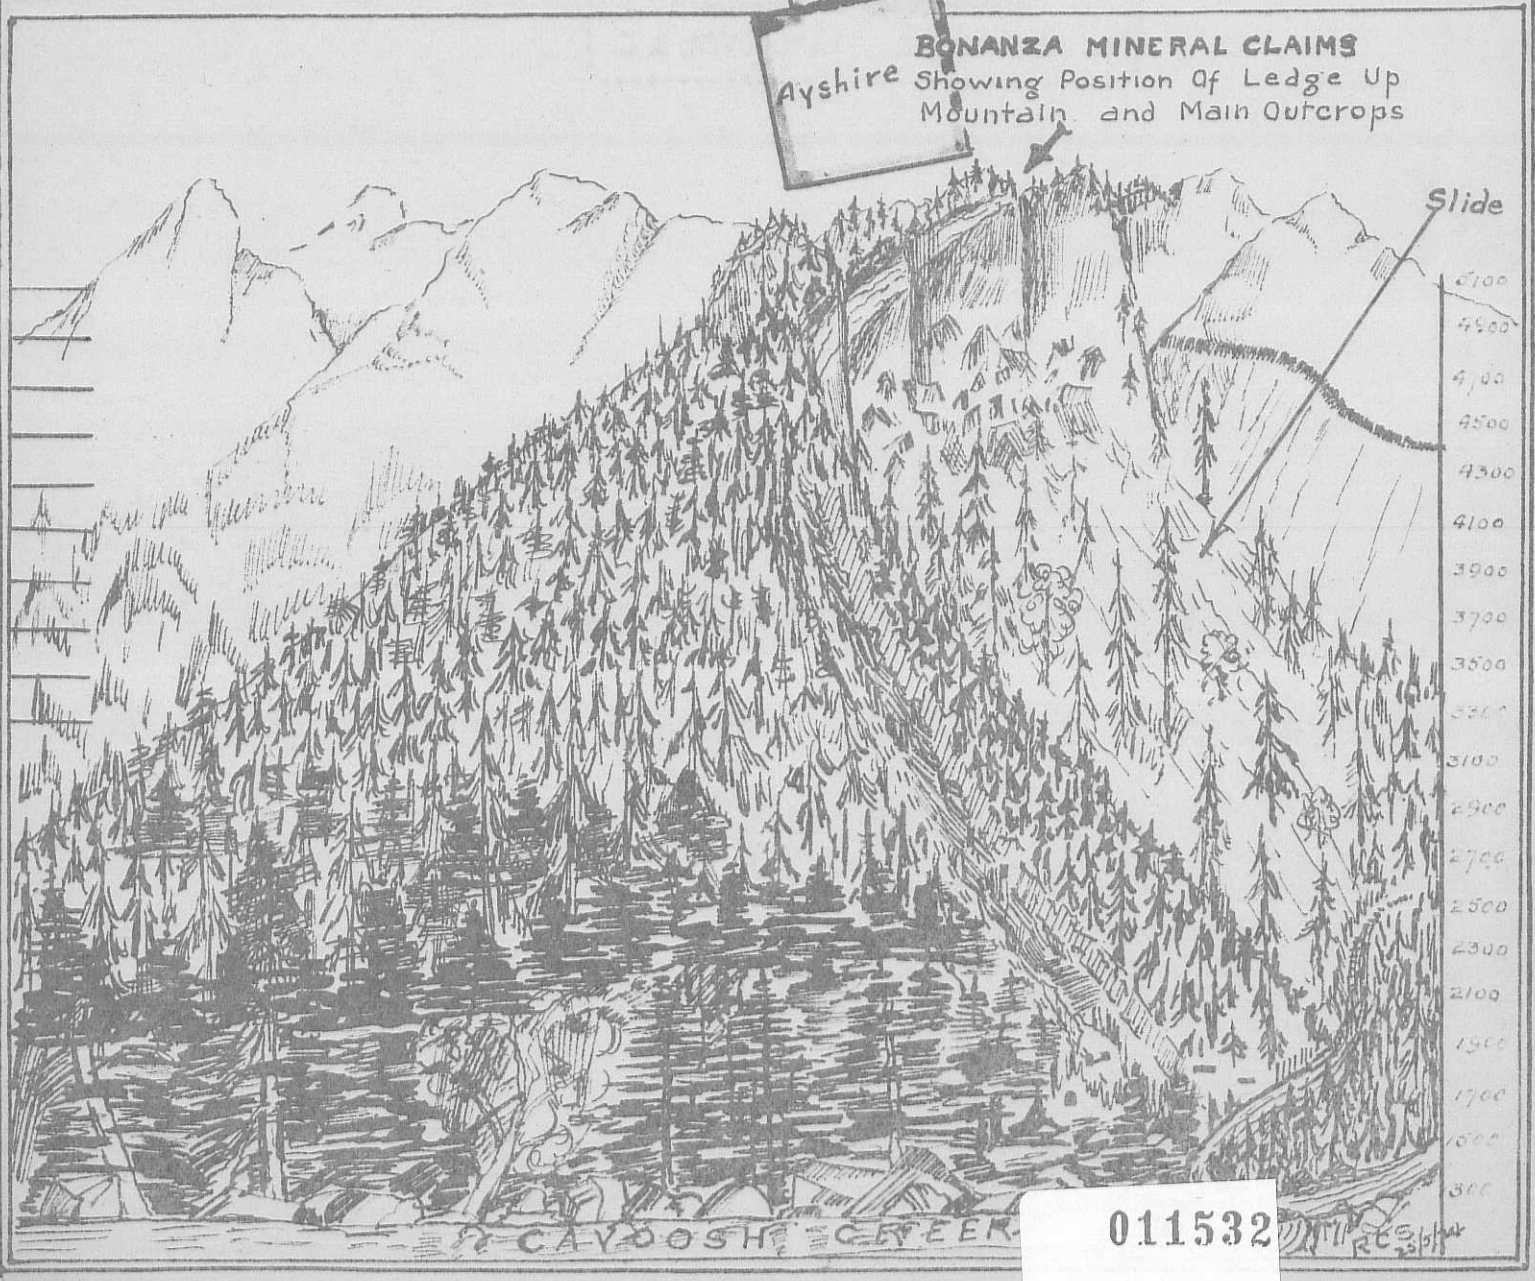

925/90

011532