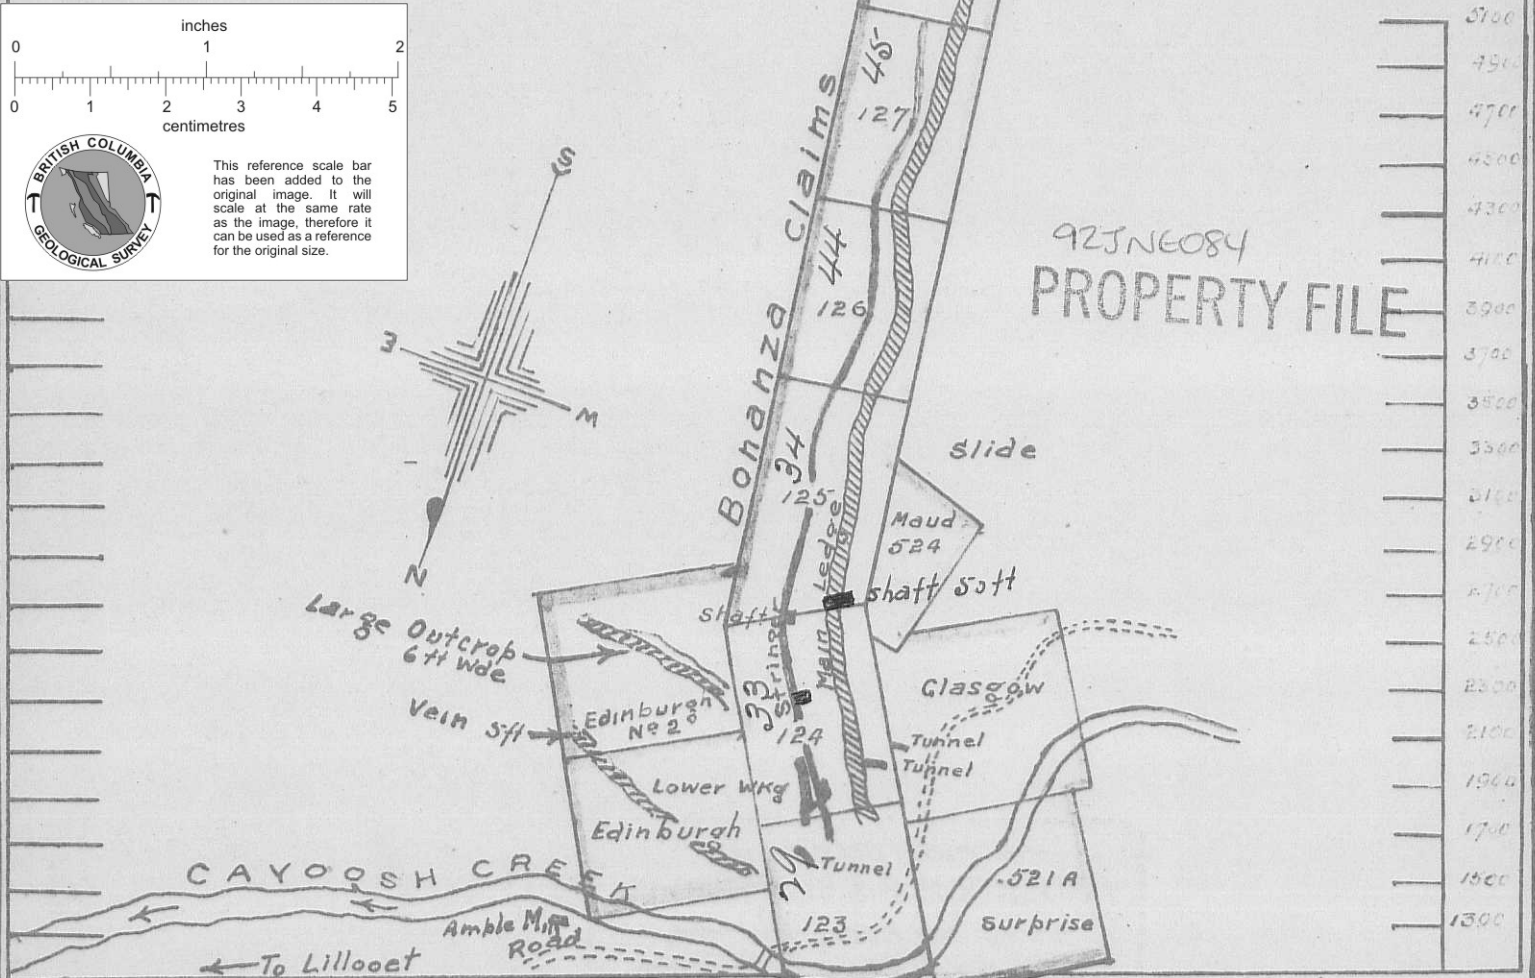

925/90

011532