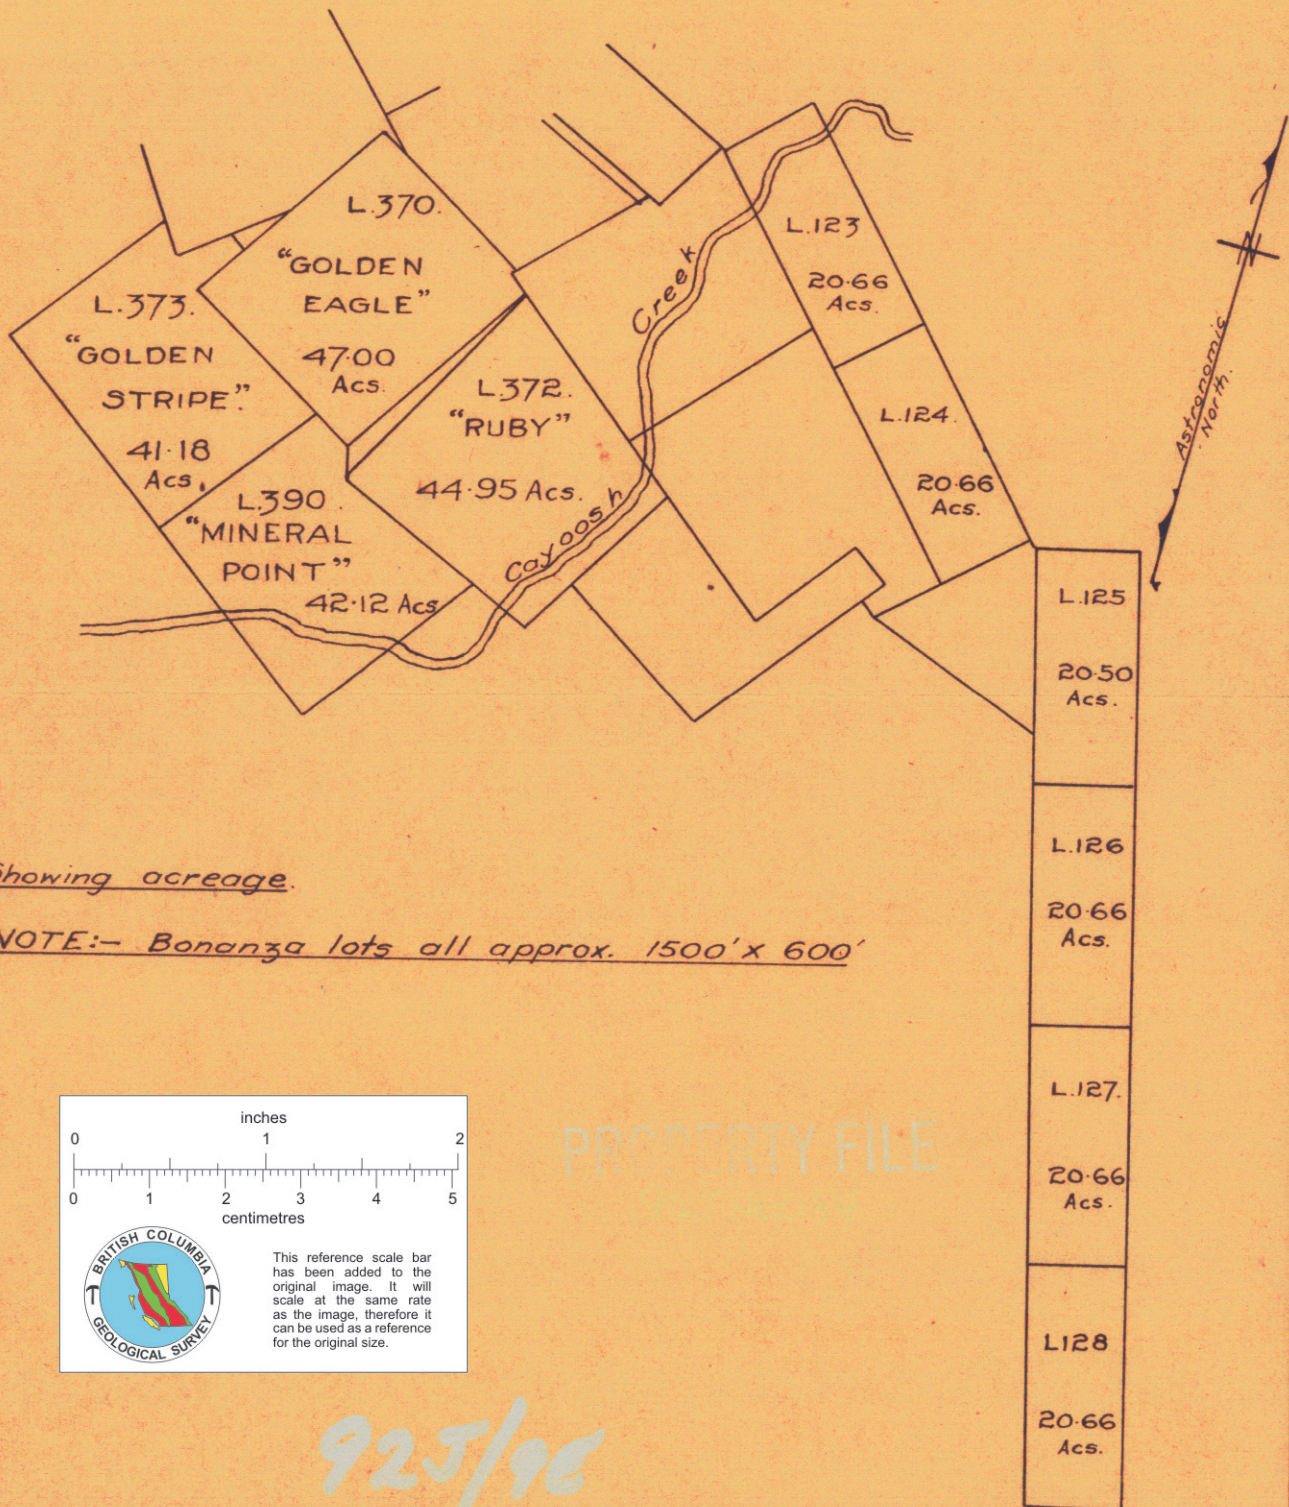

LILLOOET DISTRICT.

Scale 1 Inch = 1,200 Feet.

Showing "Golden Cache" Group - L.370 'Golden Eagle'
 L.373. 'Golden Stripe'.
 L.372 'Ruby'.
 L.390 'Mineral Point'.
 "Bonanza" Group L.123, L.124, L.125, L.126, L.127, L.128.

Showing acreage.

NOTE:- Bonanza lots all approx. 1500' x 600'

PROPERTY FILE

925/90

011533