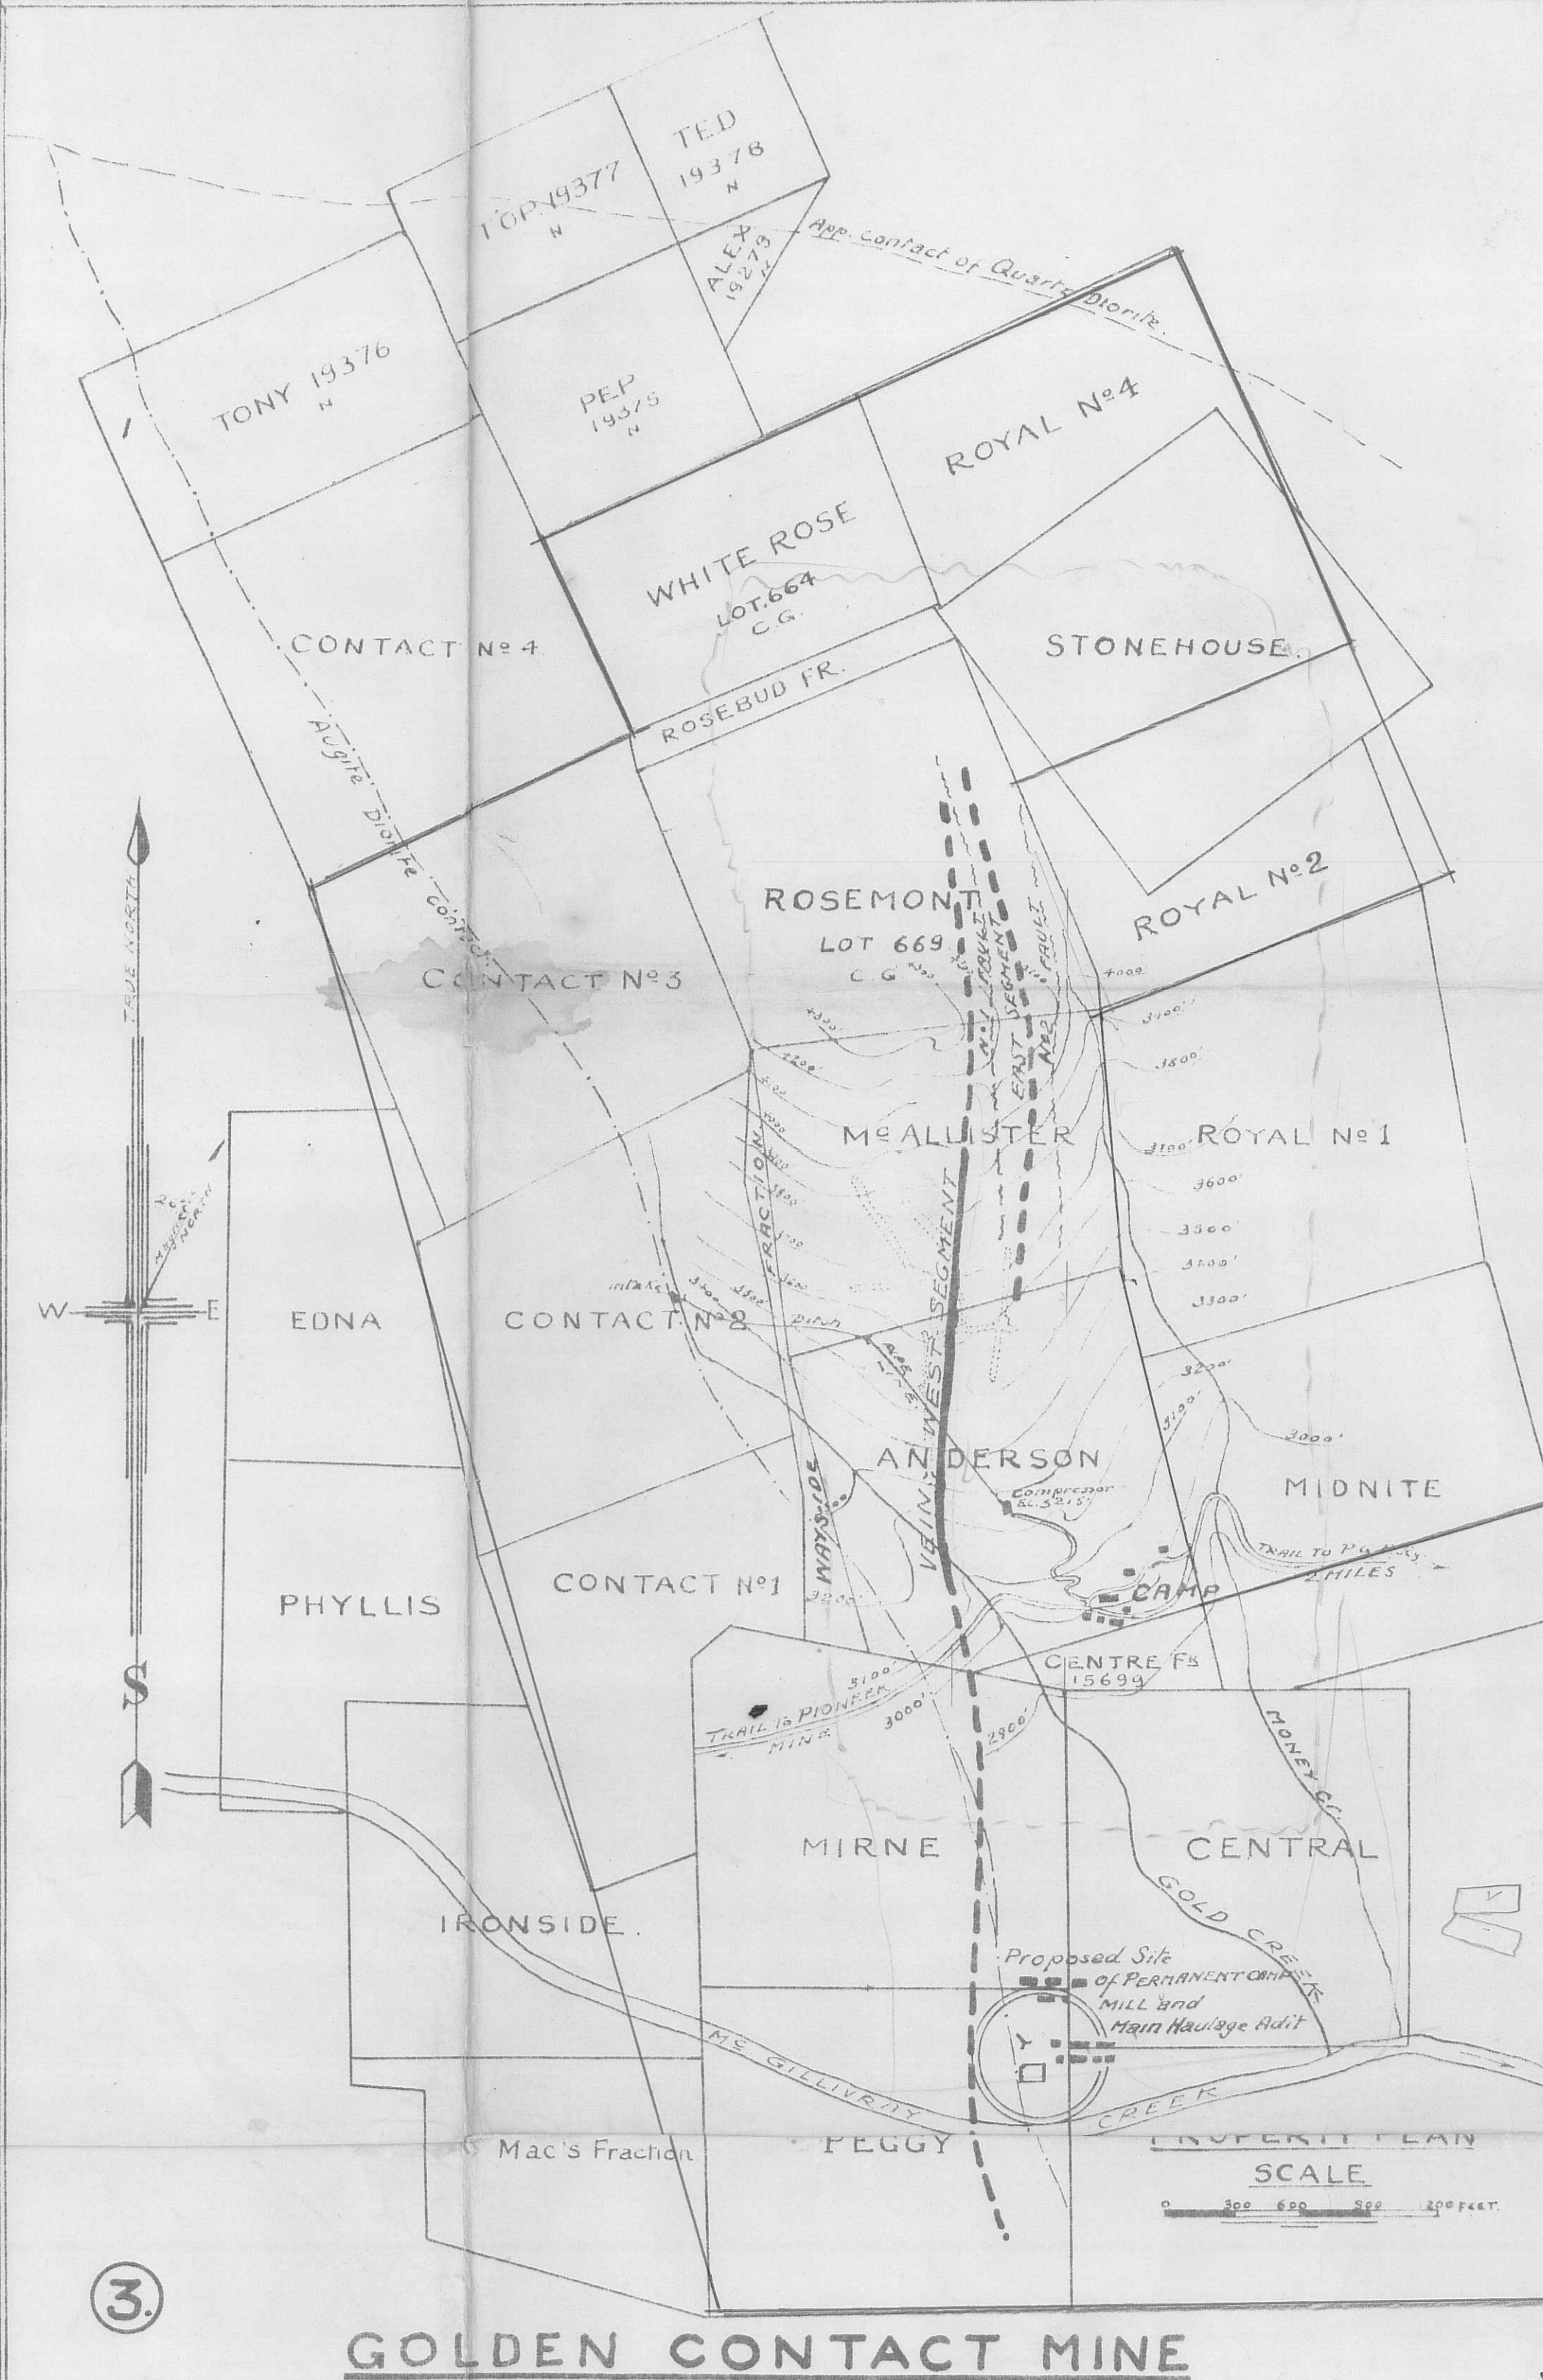

GOLDEN CONTACT MINE ISOMETRIC PLAN OF WORKINGS.

PICTOGRAPHIC REPORT ON GOLDEN CONTACT MINE

McGILLIVRAY CREEK, LILLOOET M.D. B.C. BY R.A. BROOKE, 227 VANCOUVER BLOCK, VANCOUVER, B.C.

PROPERTY FILE