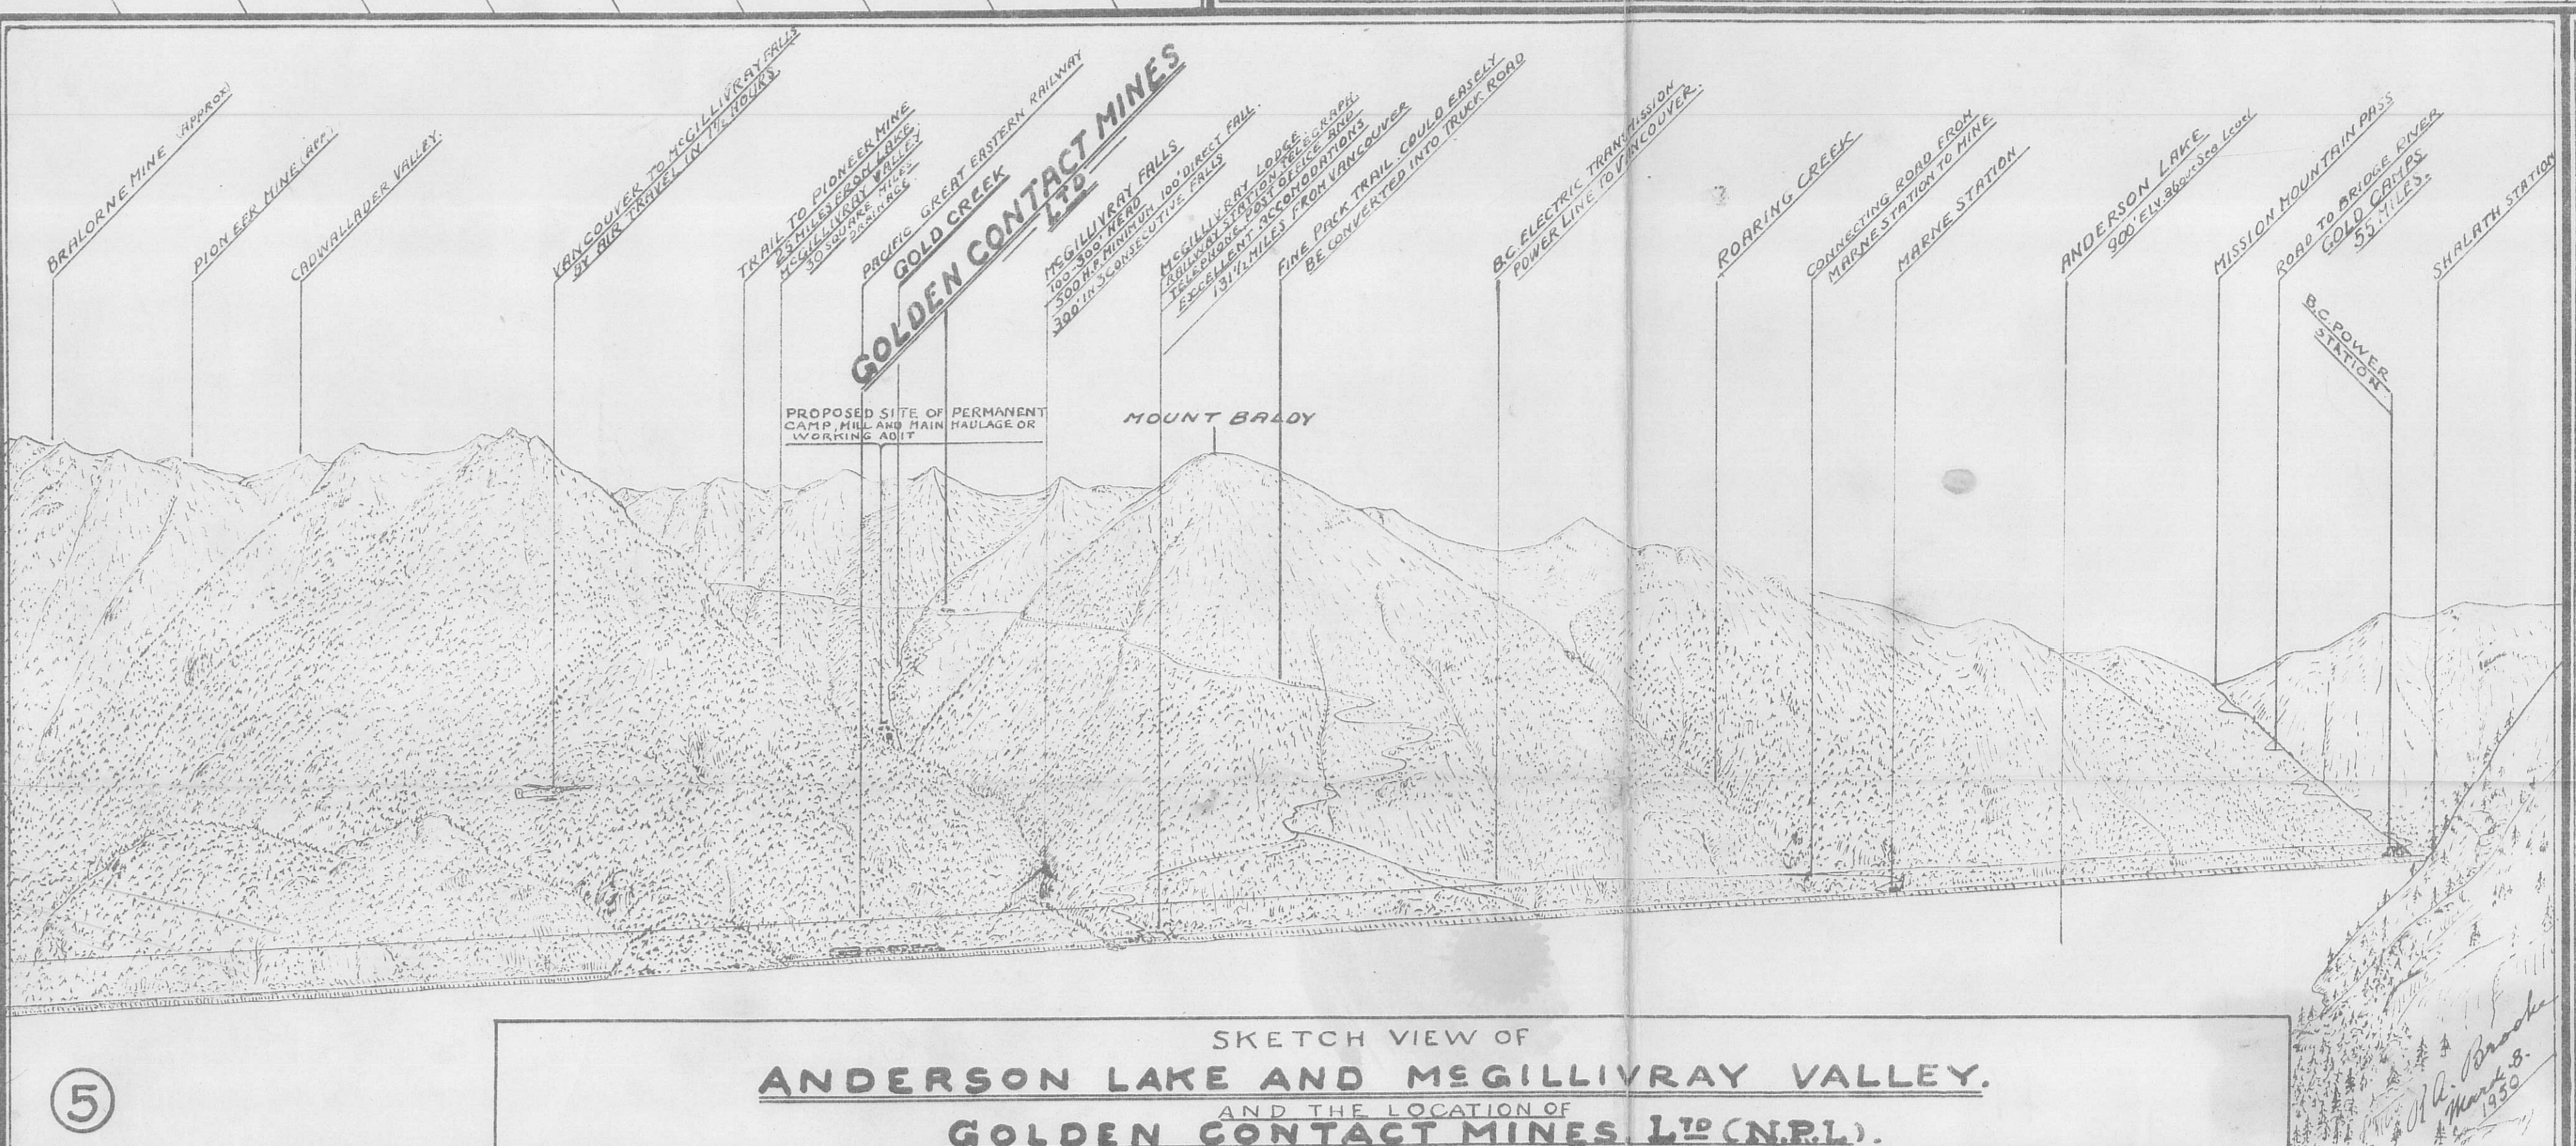

GOLDEN CONTACT MINE ISOMETRIC PLAN OF WORKINGS.

PICTOGRAPHIC REPORT ON GOLDEN CONTACT MINE

McGILLIVRAY CREEK, LILLOOET M.D. B.C. BY R.A. BROOKE, 227 VANCOUVER BLOCK, VANCOUVER, B.C.

PROPERTY FILE