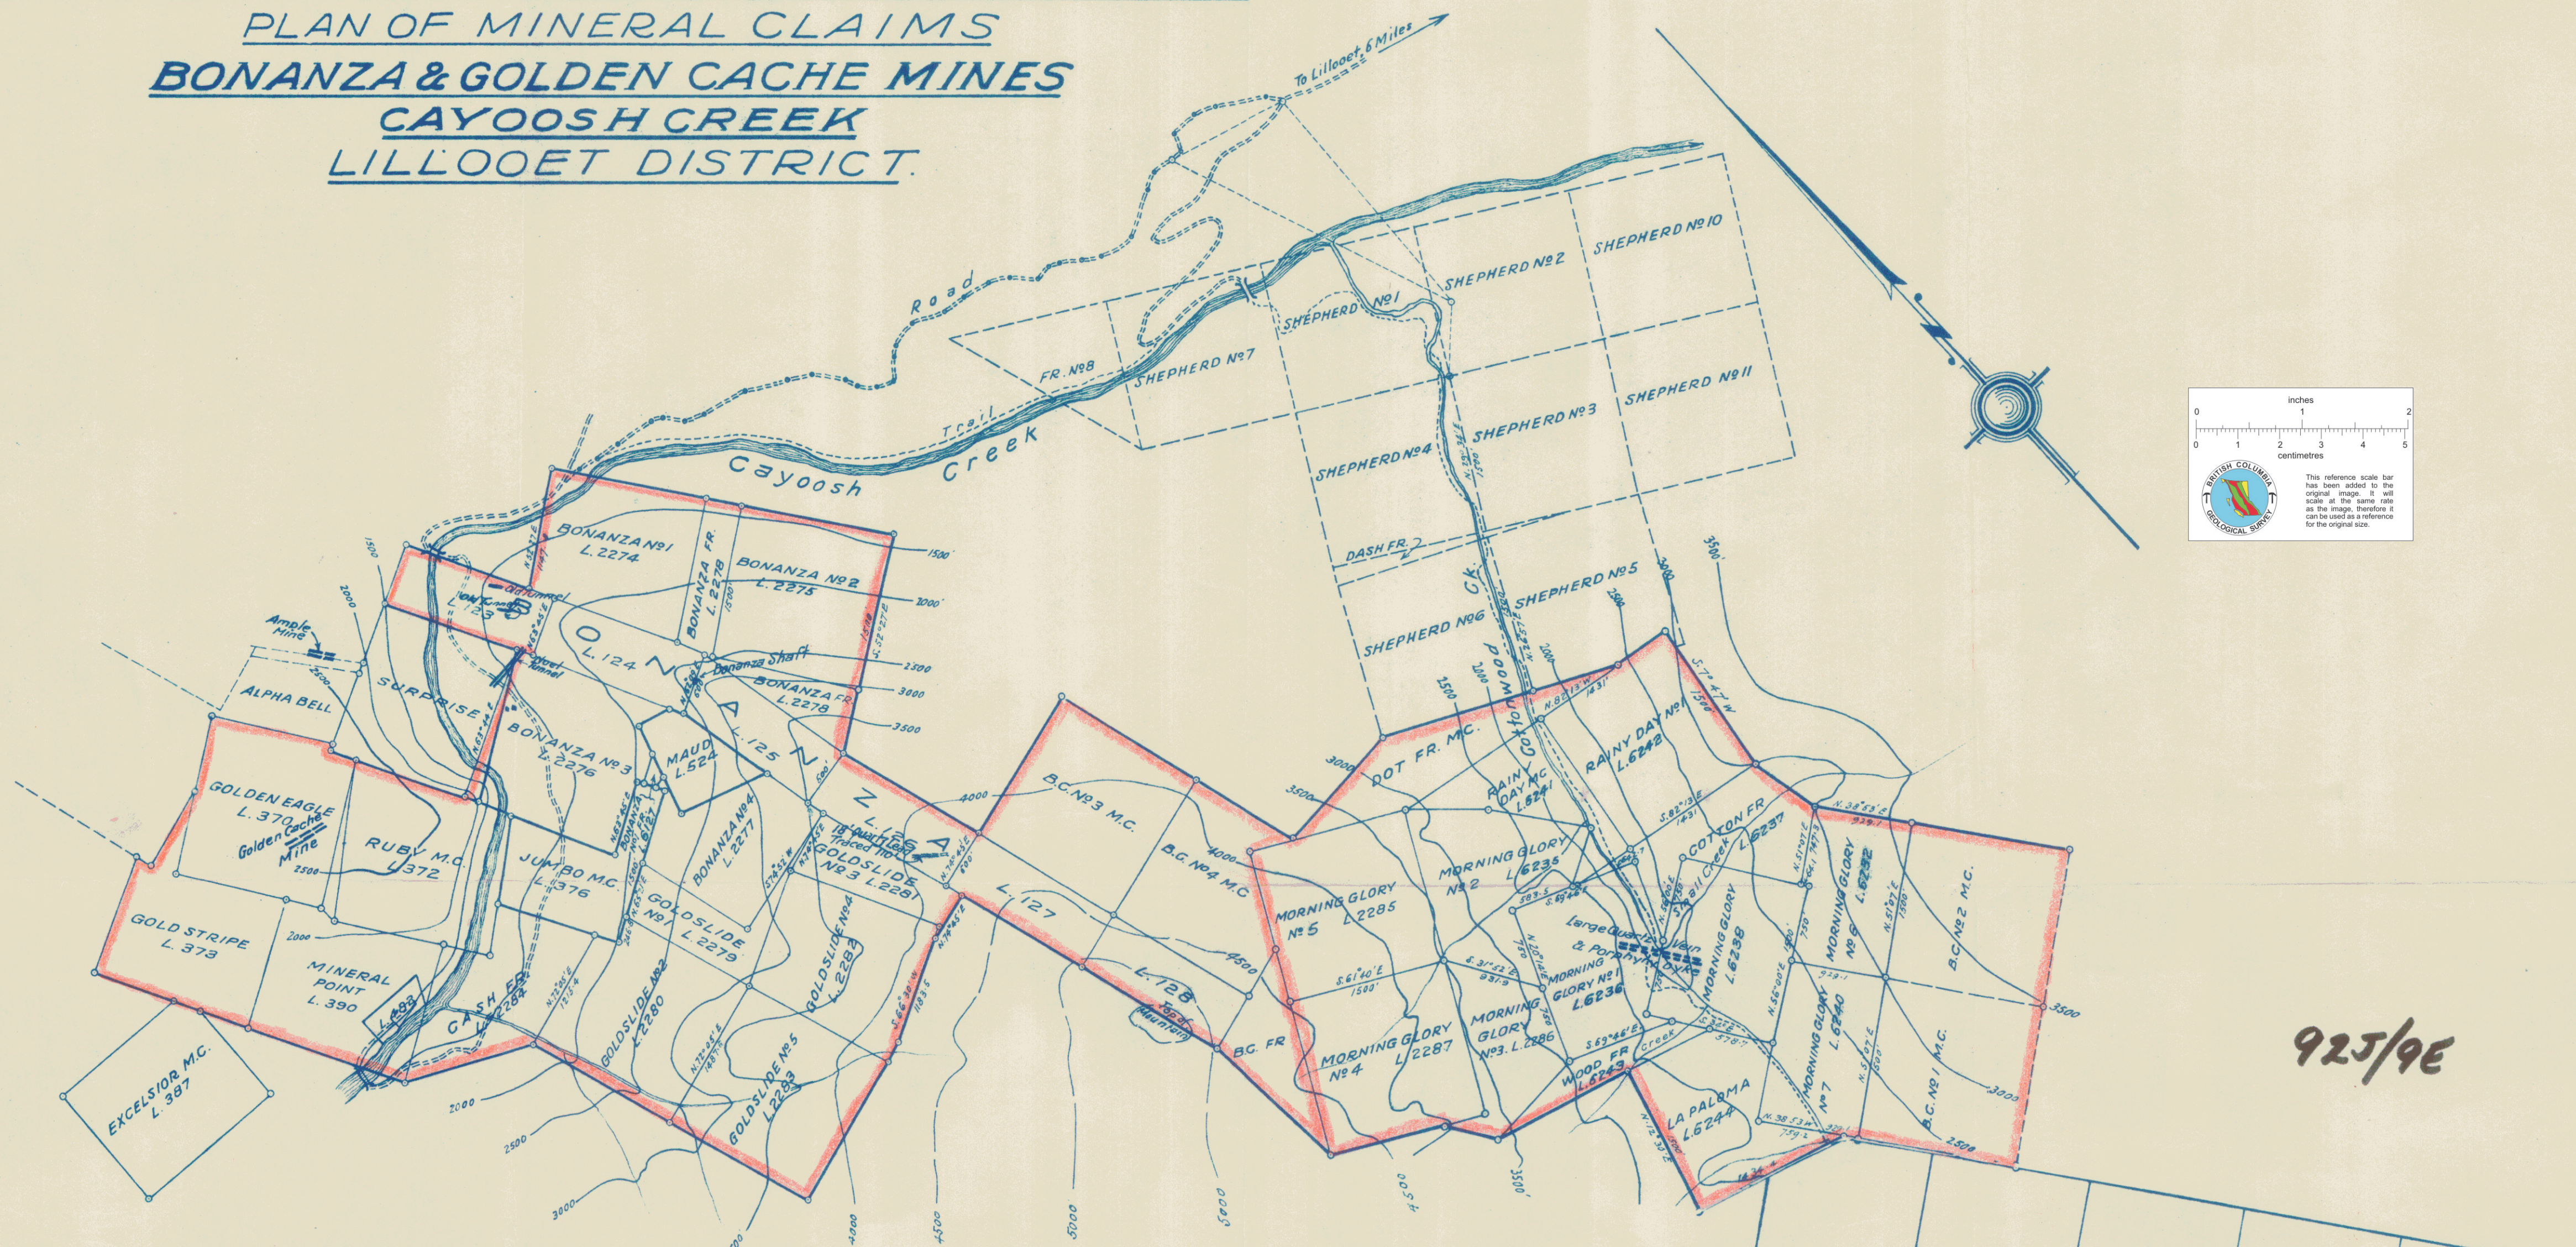

# BONANZA-CACHE GOLD MINES LTD

## PLAN OF MINERAL CLAIMS BONANZA & GOLDEN CACHE MINES CAYOOSH CREEK LILLOOET DISTRICT.

925/9E

Noel Humphrys & Co.  
Engineers & Surveyors  
Vancouver B.C.