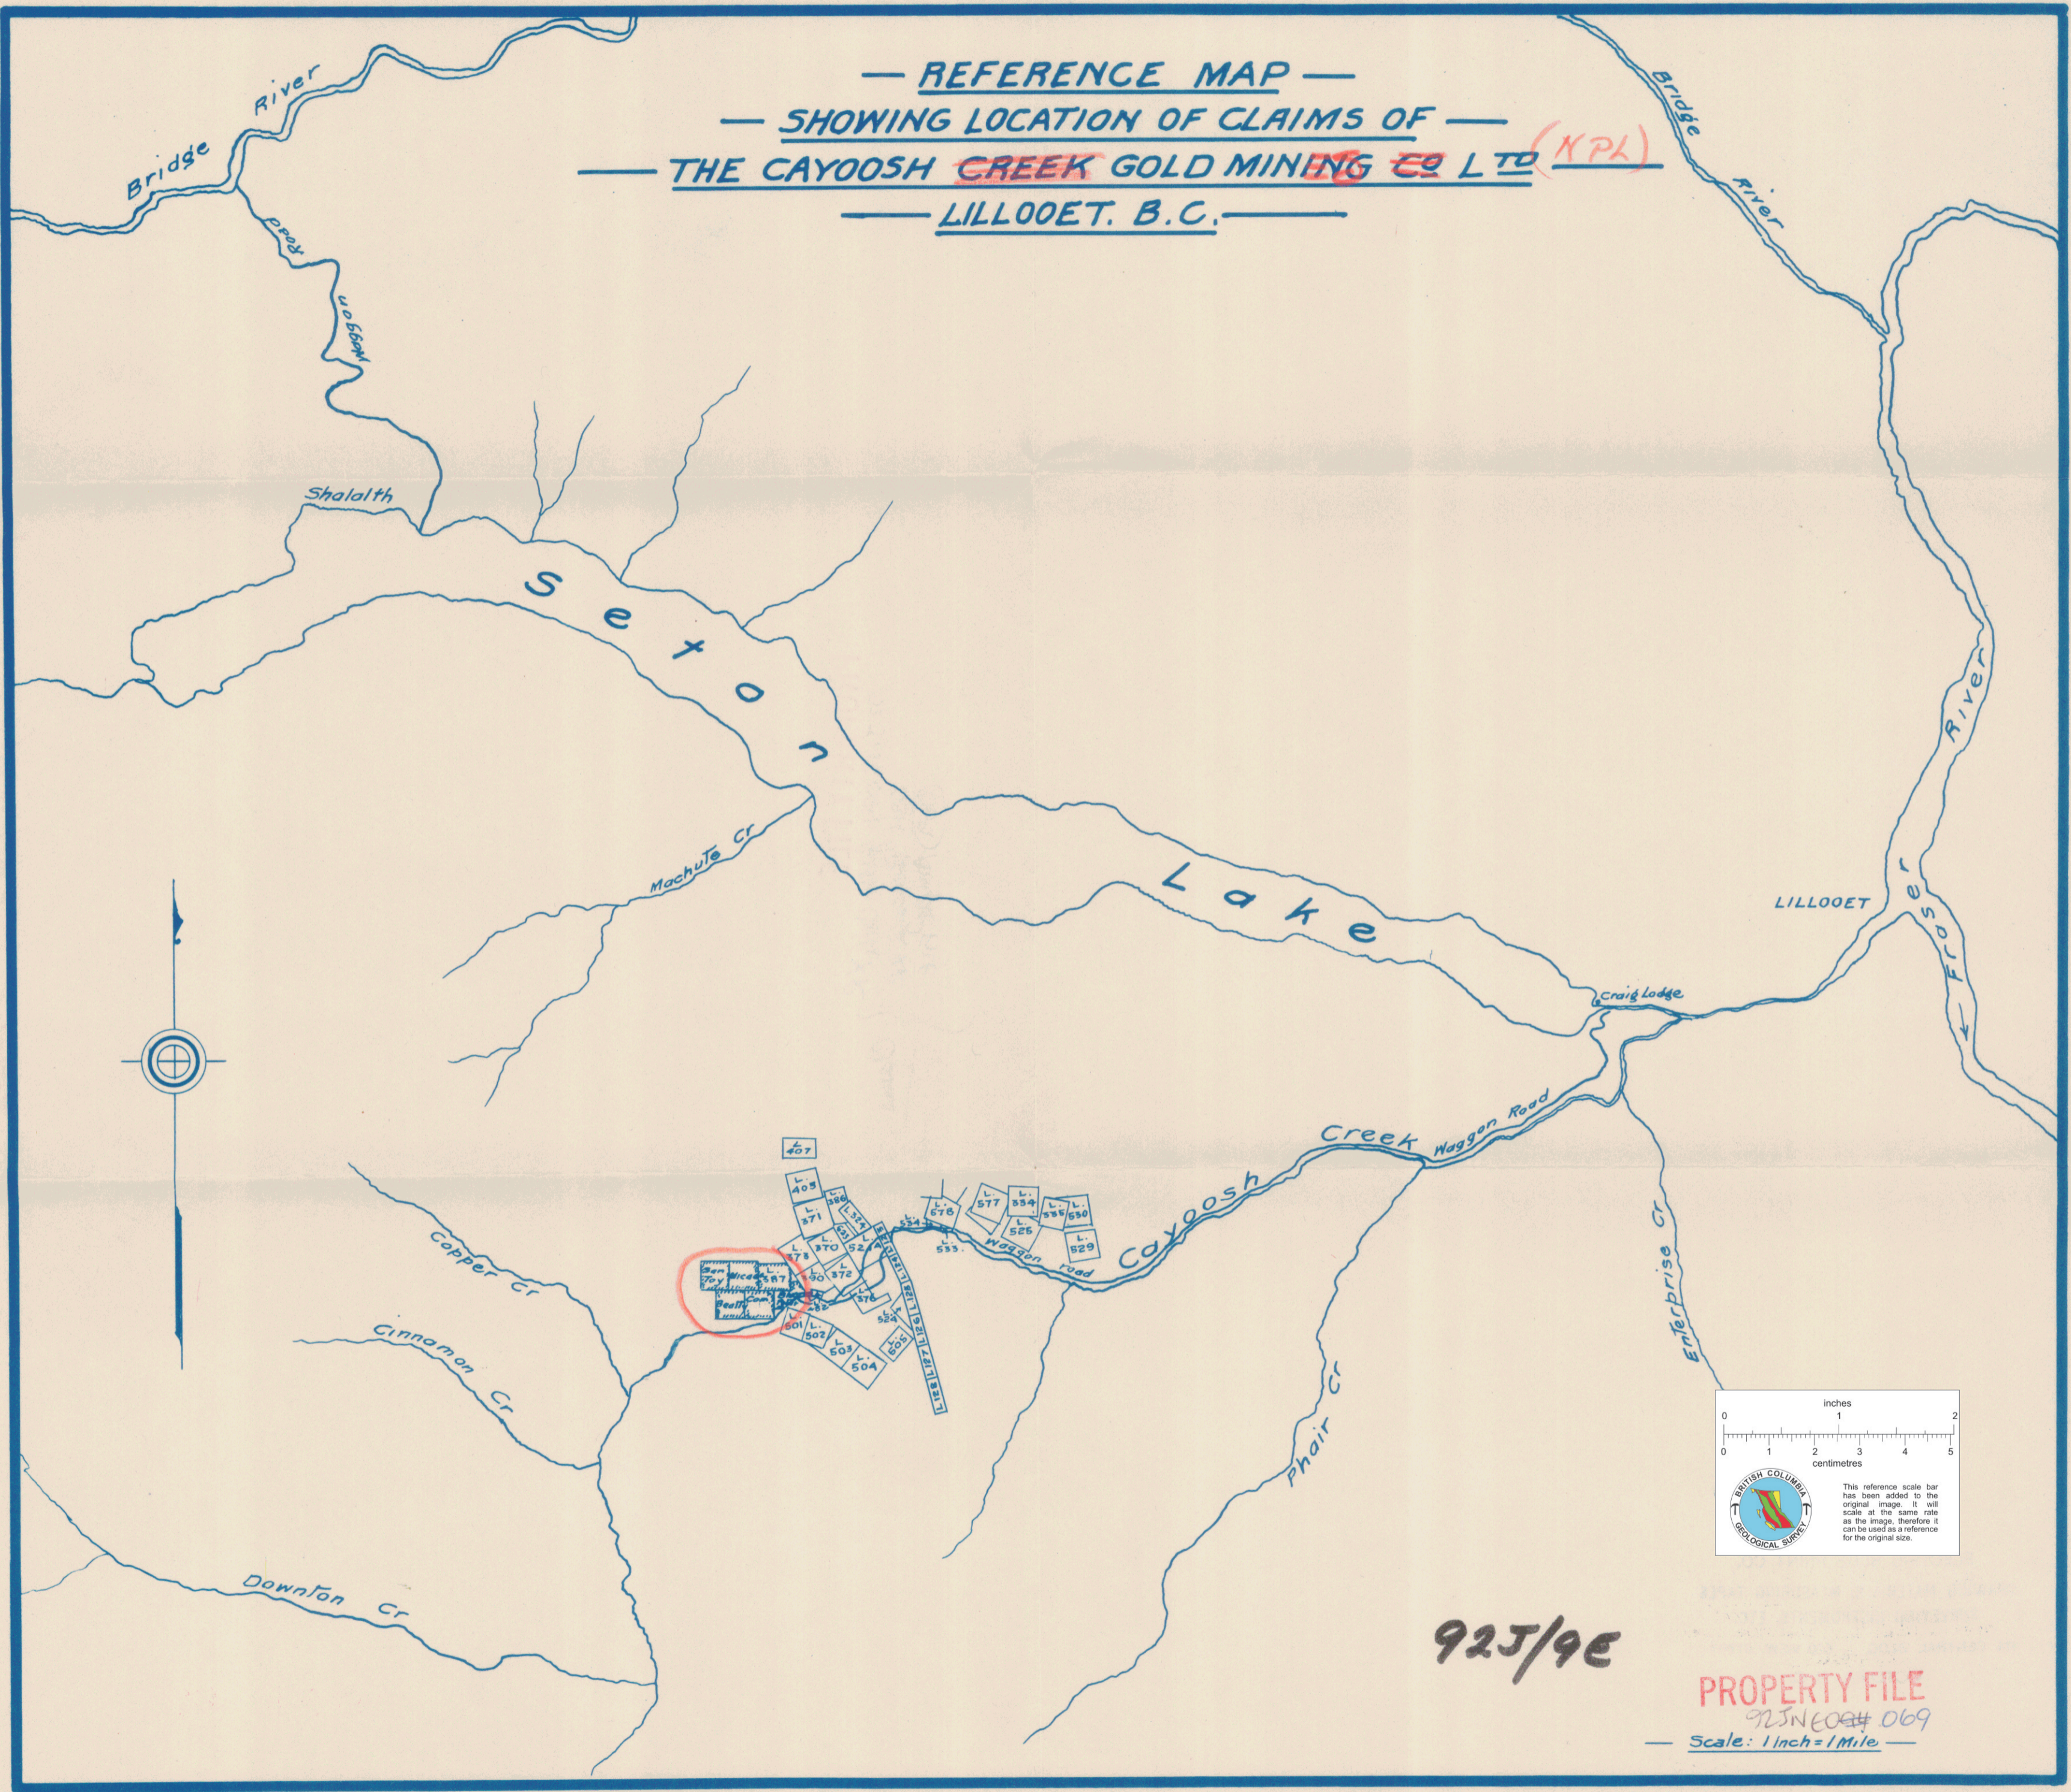

— REFERENCE MAP —
 — SHOWING LOCATION OF CLAIMS OF —
 — THE CAYOOSH CREEK GOLD MINING CO LTD (NPL) —
 — LILLOOET, B.C. —

inches
 0 1 2
 centimetres
 0 1 2 3 4 5

This reference scale bar has been added to the original image. It will scale at the same rate as the image, therefore it can be used as a reference for the original size.

925/9E

PROPERTY FILE
 925/9E# 069
 — Scale: 1 Inch = 1 Mile —