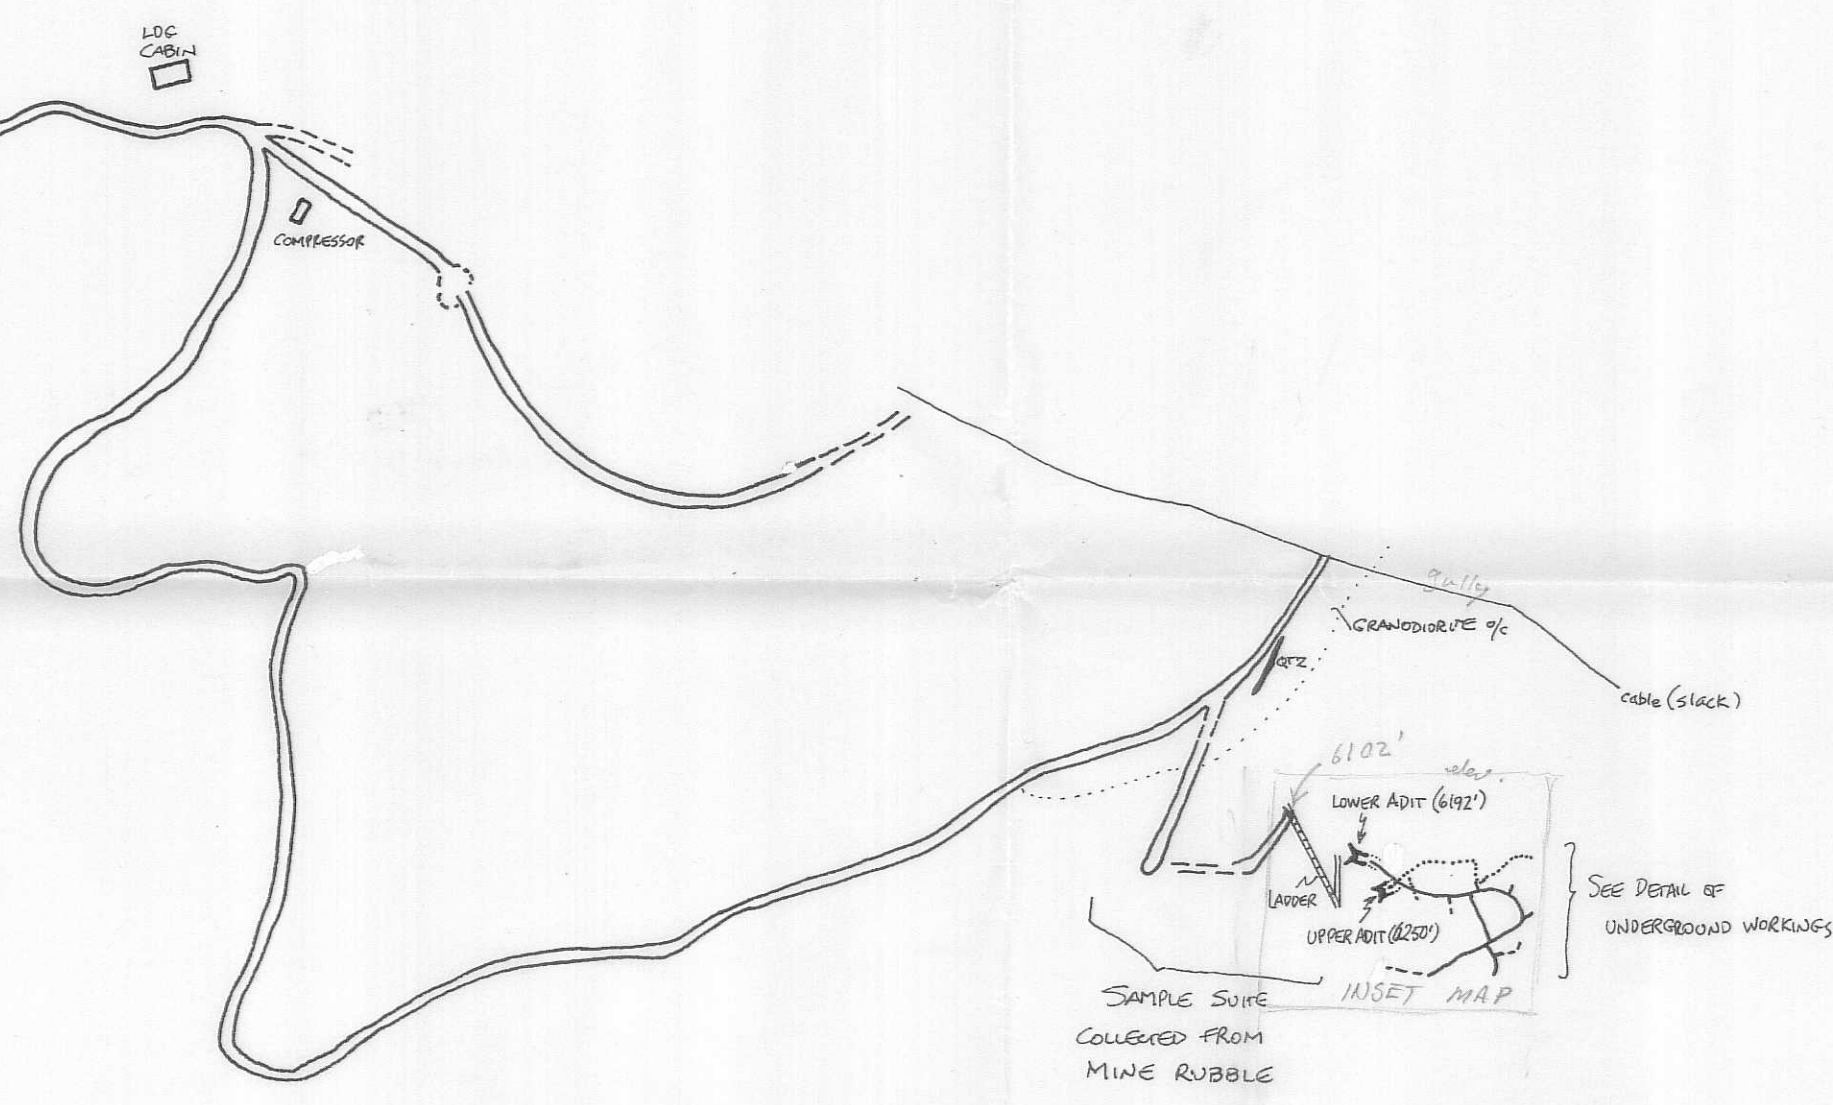

NORTHERN GEM PROPERTY

1:2000 0 20 40 metres

RGG AUG 5/87

92JNE 68