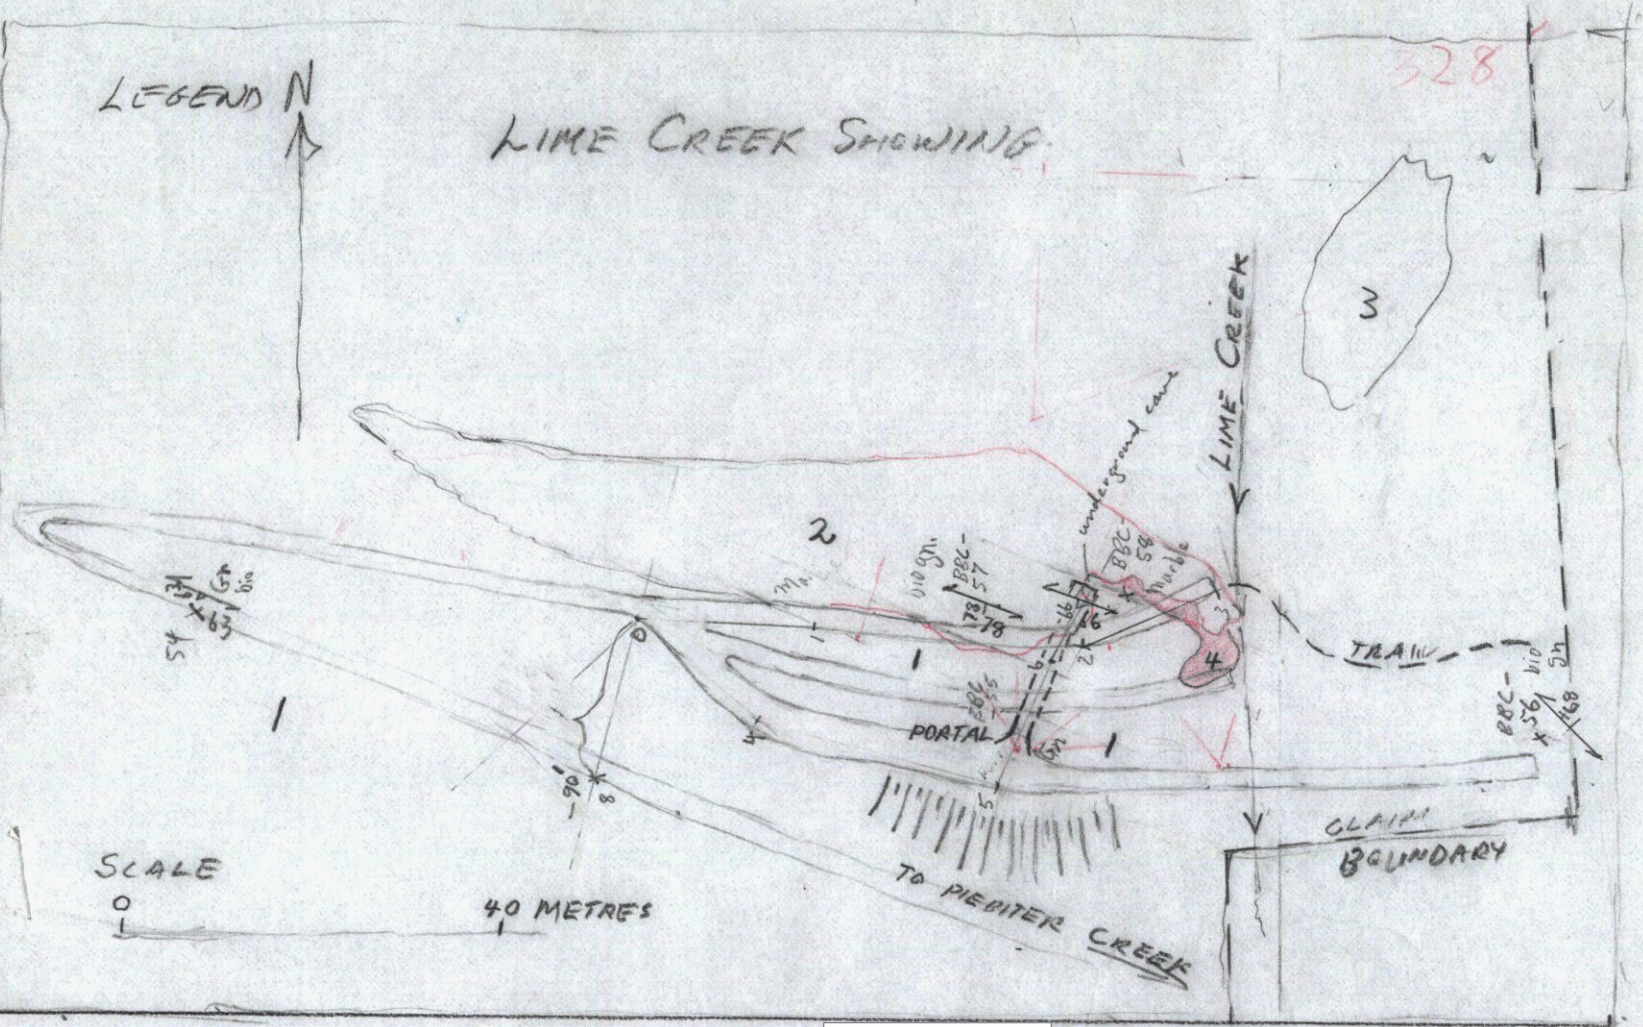

011382

LEGEND N

# LIME CREEK SHOWING

Piebighter Mine - Neil Church

810  
1" = 50m

inches  
0 1

centimetres  
0 1 2

This reference scale bar has been added to the original image. It will scale at the same rate as the image, therefore it can be used as a reference for the original size.

92JNE43