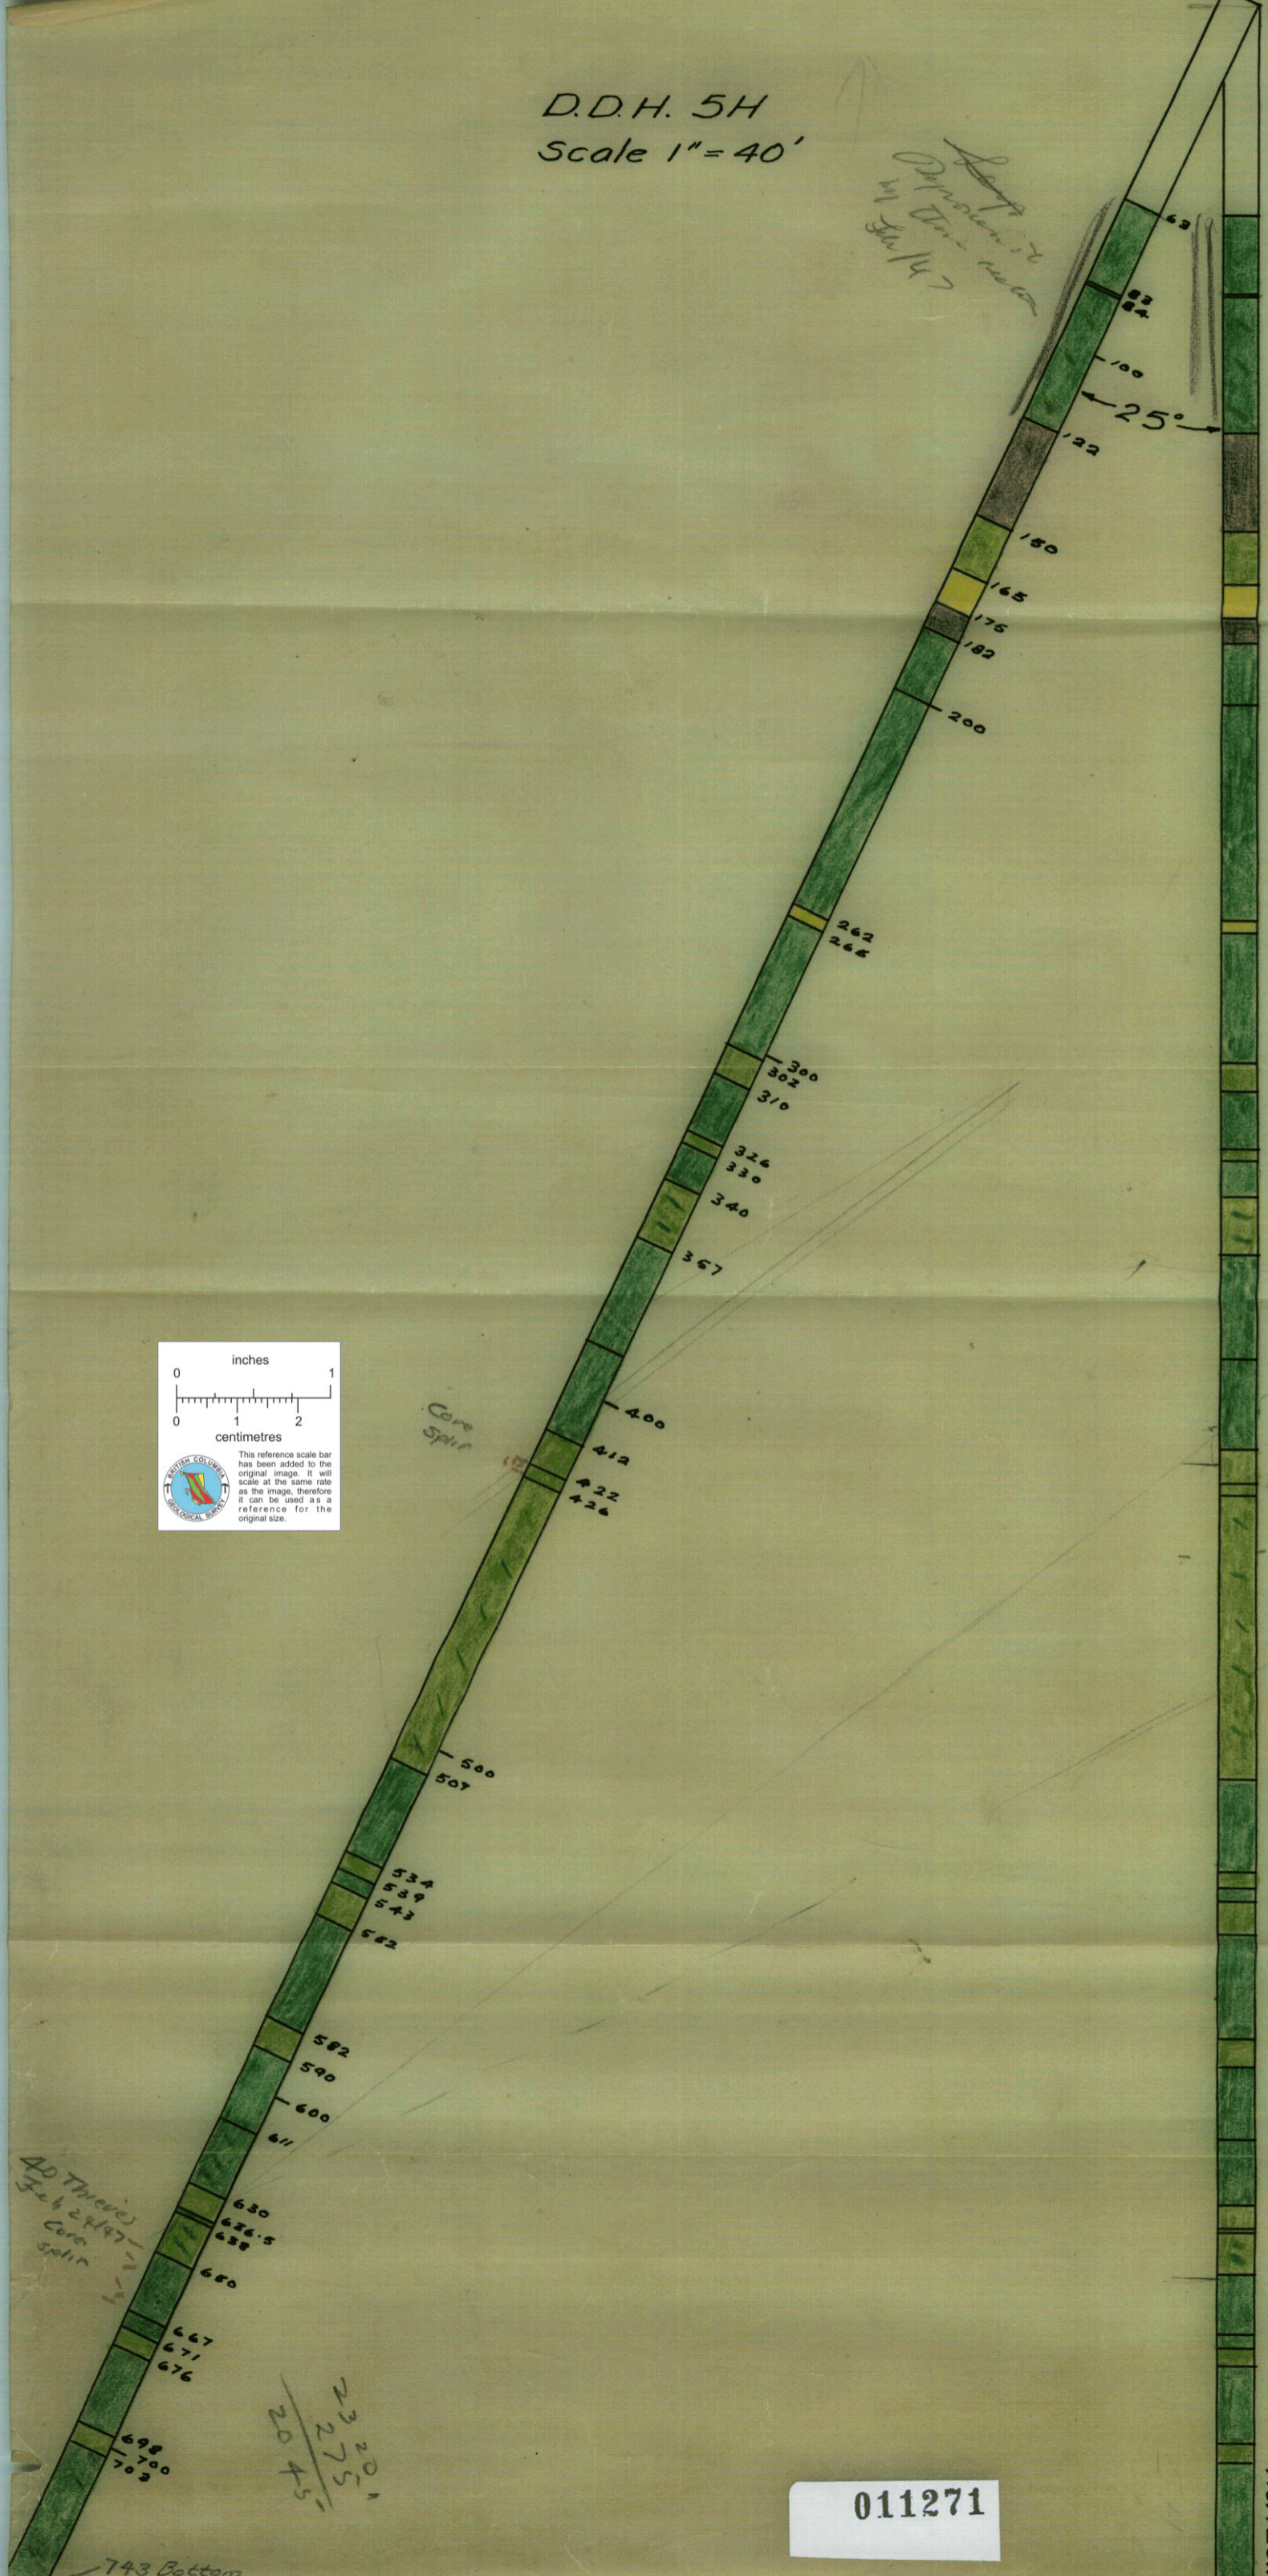

D.D.H. 5H  
Scale 1" = 40'

*Sample  
by Tom  
July 14*

*2920  
2275  
2045*

011271