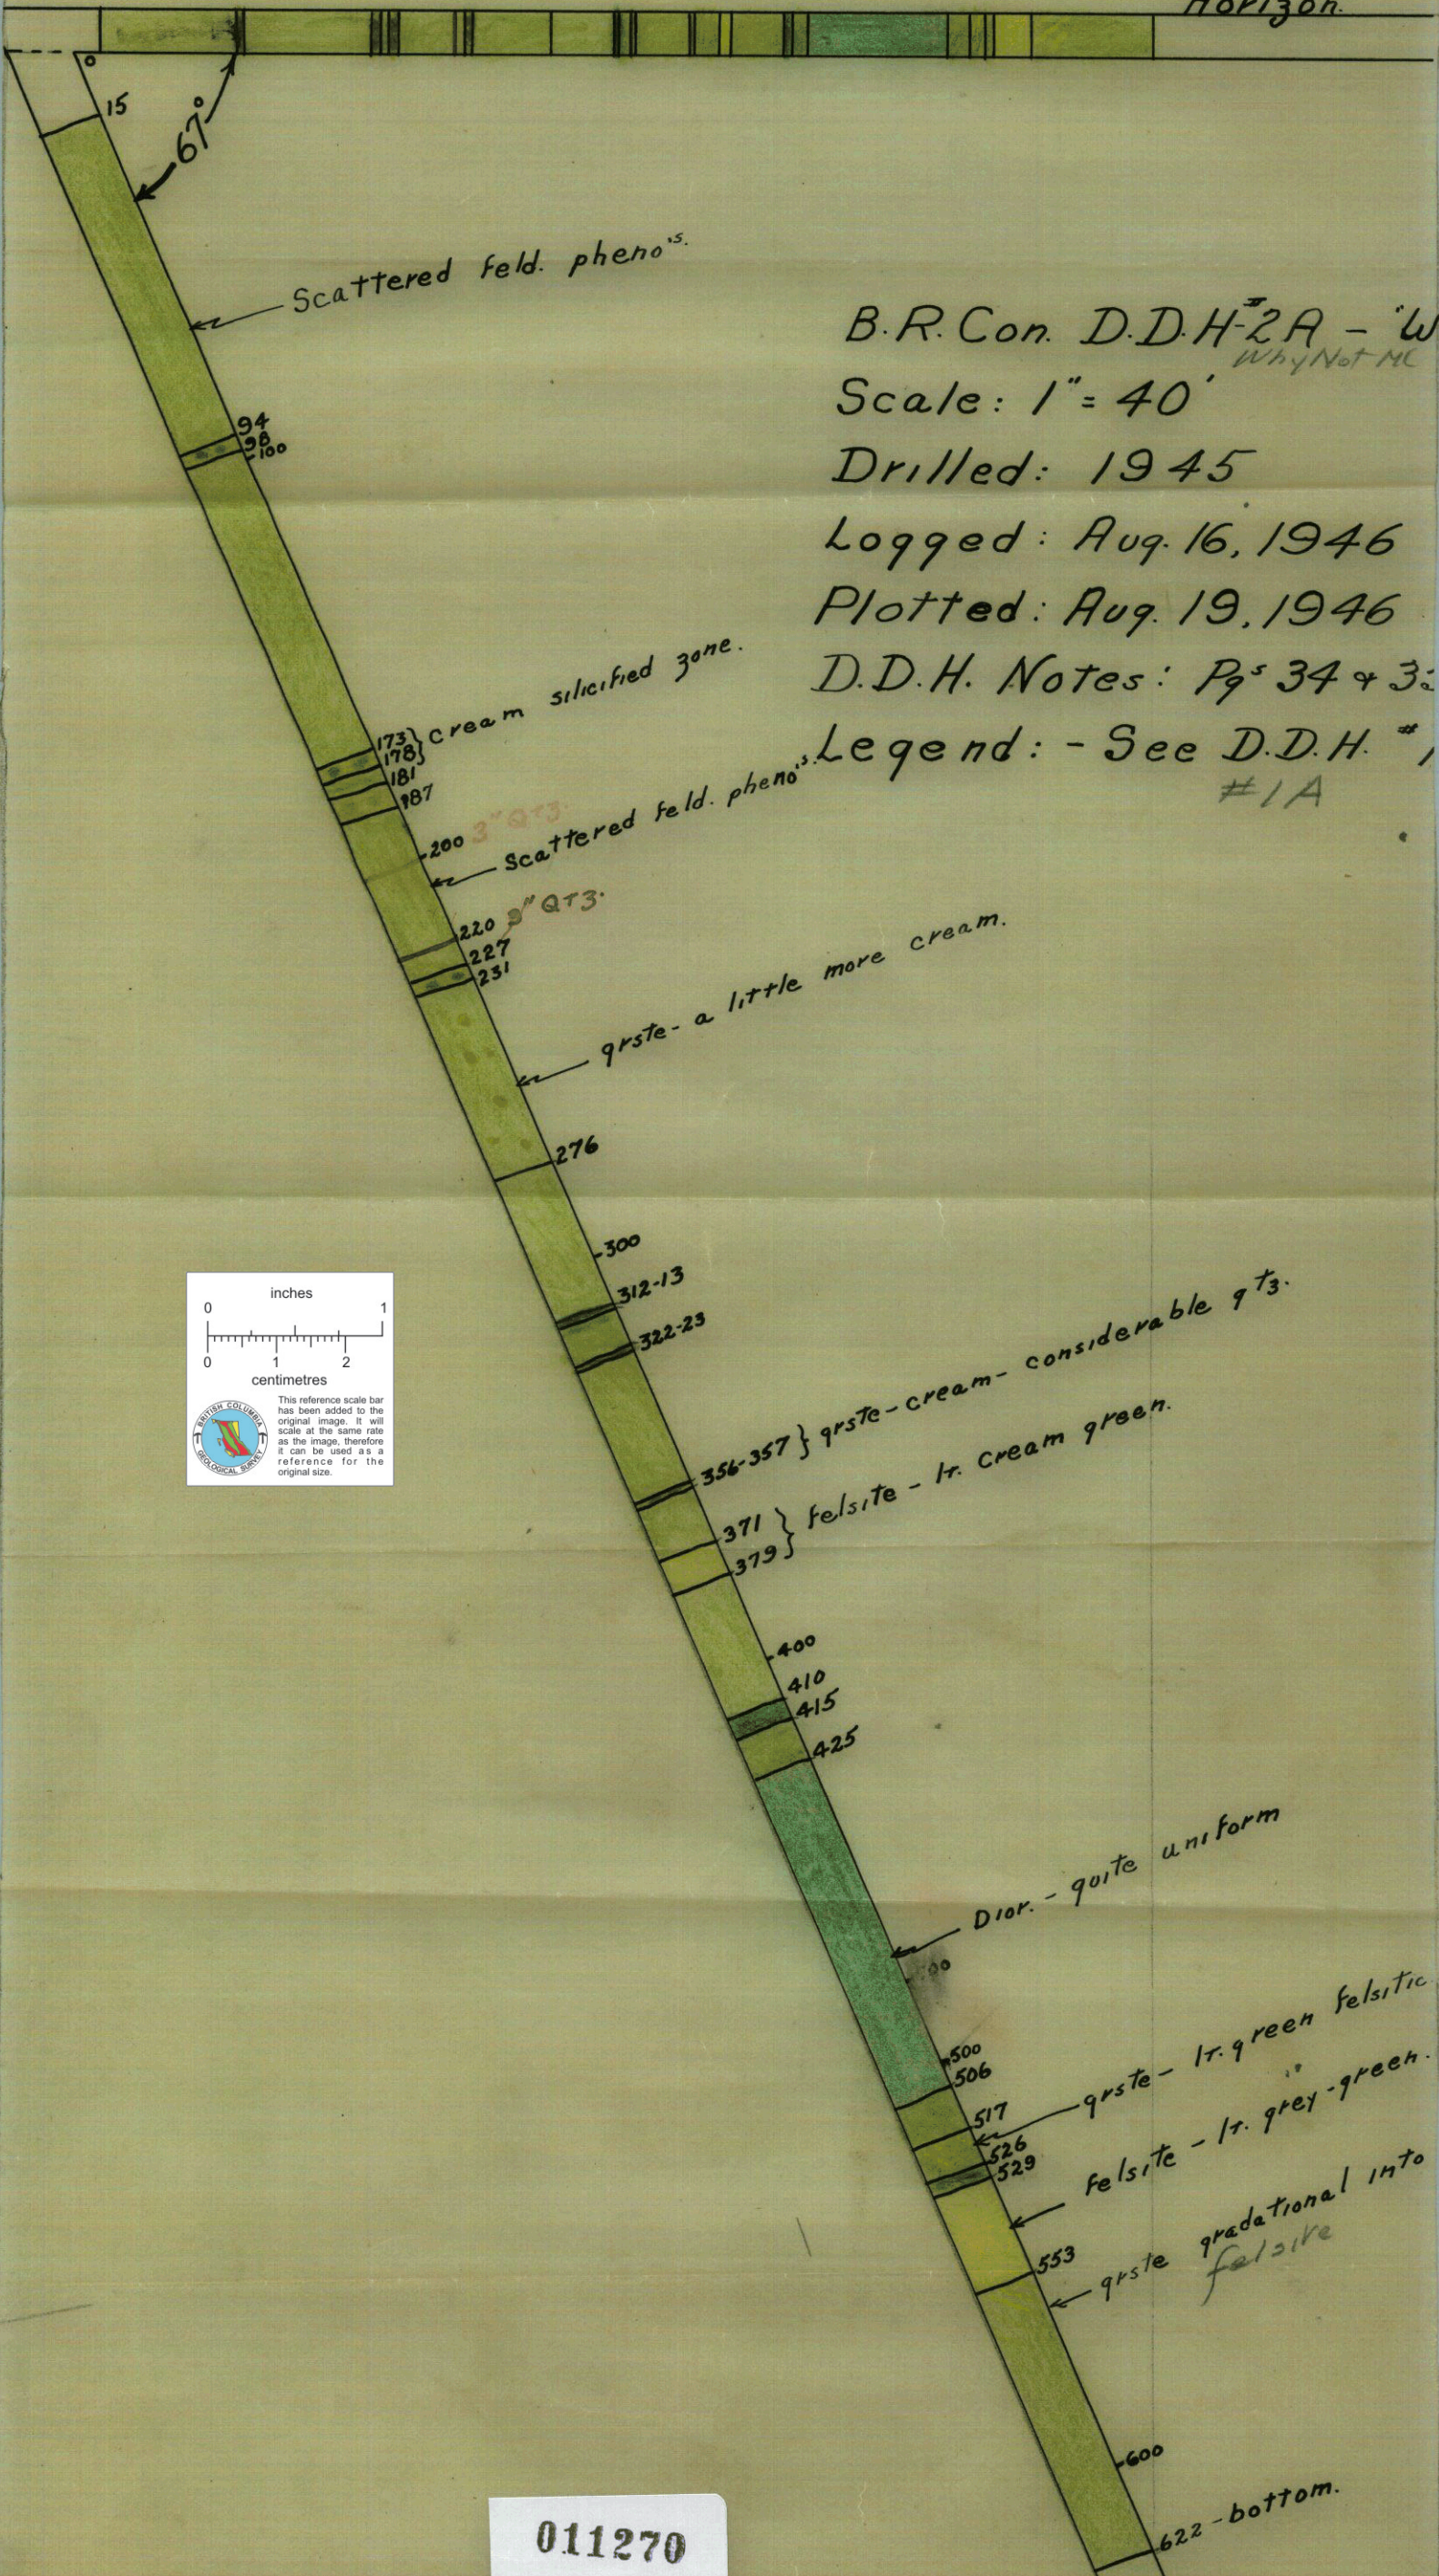

Horizon.

B.R. Con. D.D.H. #2A - 'W'
 Scale: 1" = 40'
 Drilled: 1945
 Logged: Aug. 16, 1946
 Plotted: Aug. 19, 1946
 D.D.H. Notes: Pgs 34 & 35
 Legend: - See D.D.H. #1A

011270